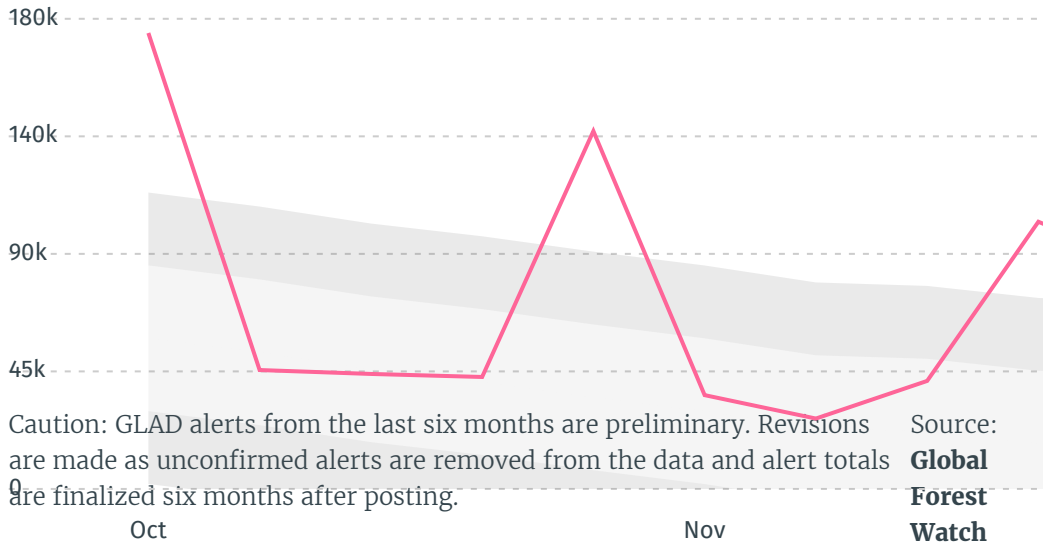

I AGREE

DEFORESTATION ALERTS IN PERU

There were **0** GLAD alerts reported in the week of the **11th of January 2021**. This was **normal** compared to the same week in previous years.

Trase is a partnership between