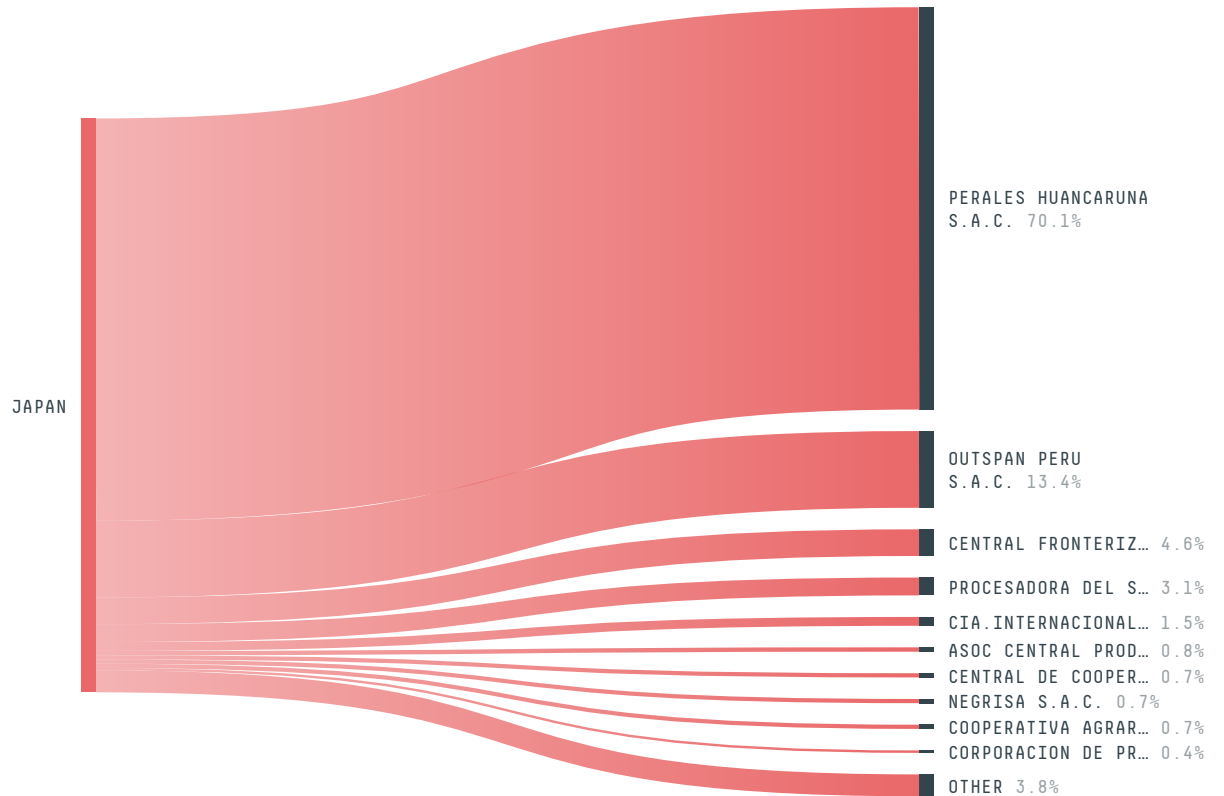

TOP EXPORT TRADERS OF COFFEE IN JAPAN IN 2018