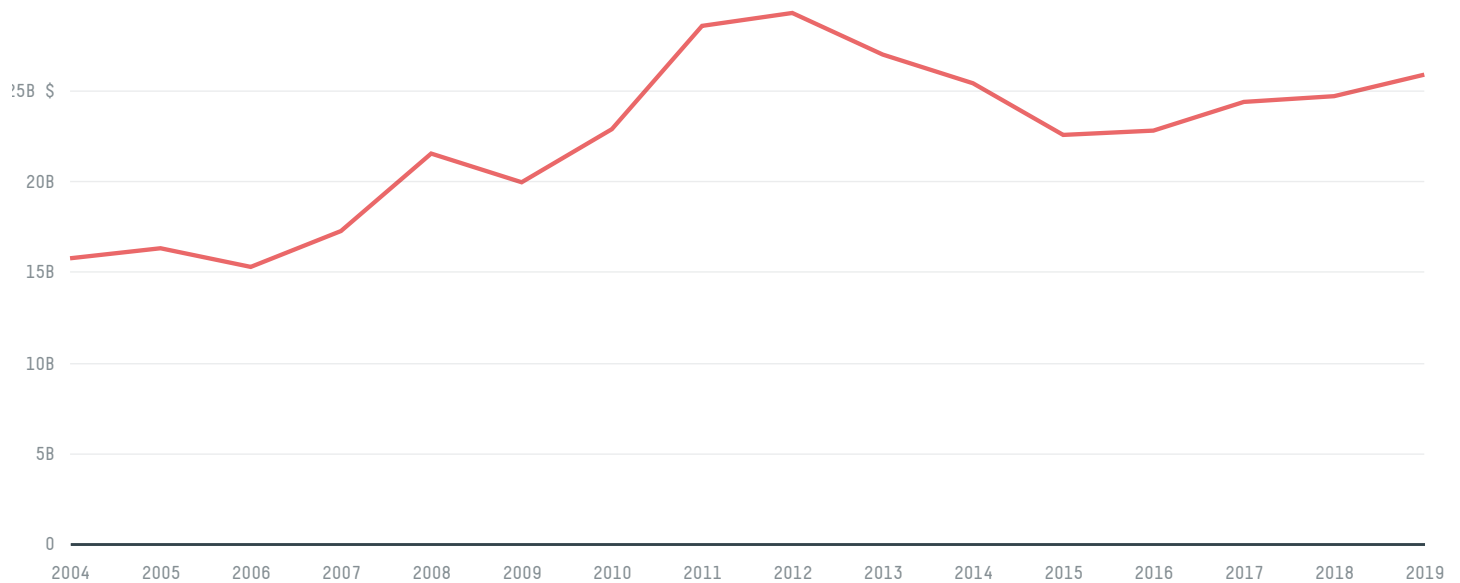

TOP IMPORTS IN 2018

COMMODITY	WORLD IMPORT RANKING	PRODUCTION	IMPORTS	VALUE
SUGARCANE	14	1,217,298	11,657,645,682.1	903,827,179
CHICKEN	1	2,250,347	1,255,662,122.3	3,613,444,082
PORK	2	1,284,225	1,238,406,104.6	5,238,597,230
BEEF	5	475,346	958,541,279.6	4,631,540,726
PALM OIL	11	-	794,120,539.1	536,052,679
COFFEE	5	0	446,064,387.8	1,454,358,903
SHRIMP	4	1,500	157,461,297	1,705,543,140
COCOA	15	0	121,338,847	405,980,574
COTTON	15	0	90,417,214.2	172,379,895
PALM KERNEL	9	-	79,394,580	93,180,248
SOY	117	211,300	6,845,727.6	2,309,361,299
CORN	124	165	5,495,702.7	3,374,644,597
WOOD PULP	120	-	0	262,207,588

IMPORT TRAJECTORY OF JAPAN