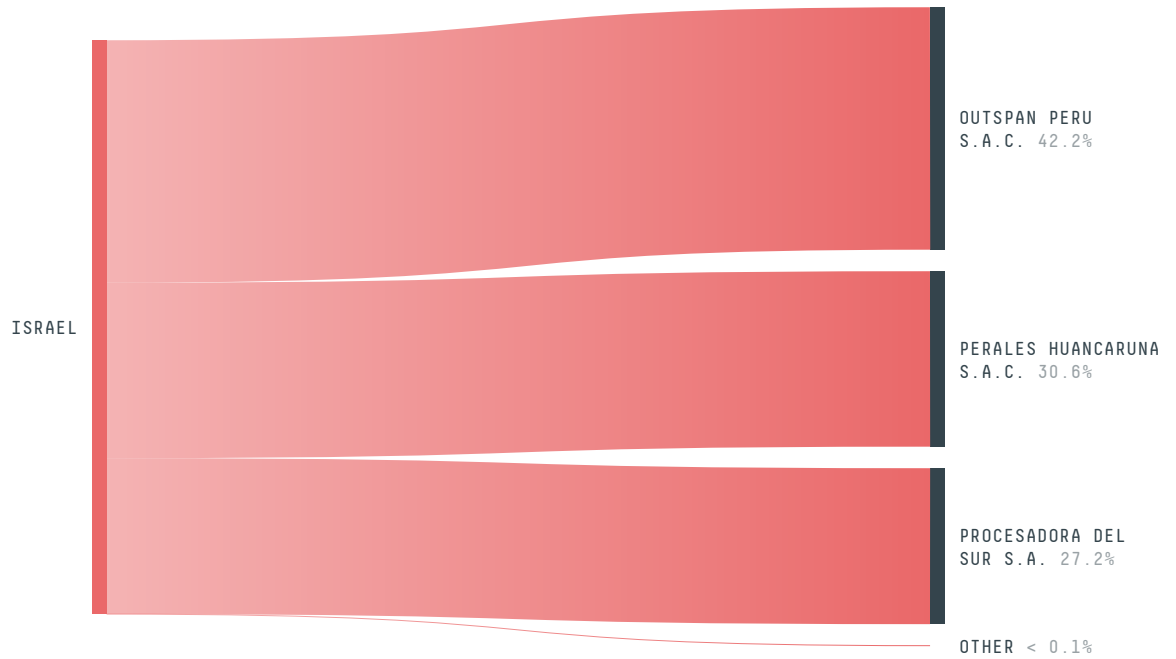

TOP EXPORT TRADERS OF COFFEE IN ISRAEL IN 2018