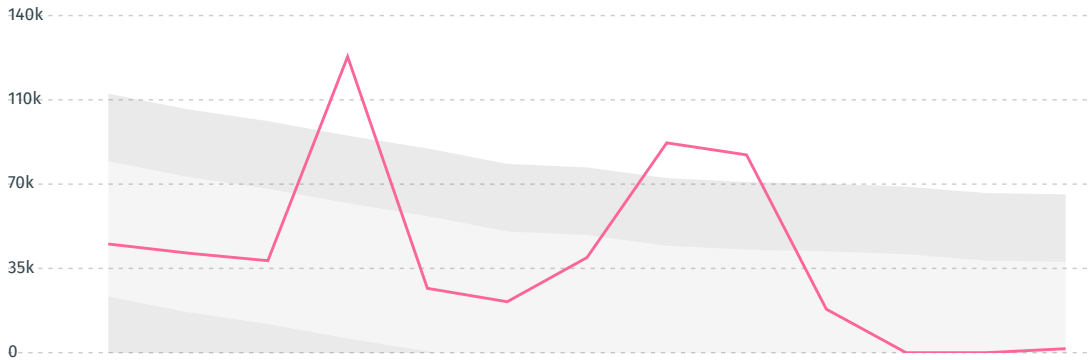

PANAMA 5.8%

RWANDA 4.4%

TURKEY 3.3%

LITHUANIA 2.1%

HUNGARY 1.6%

DEFORESTATION ALERTS IN PERU

There were **1,667** GLAD alerts reported in the week of the **18th of January 2021**. This was **normal** compared to the same week in previous years.