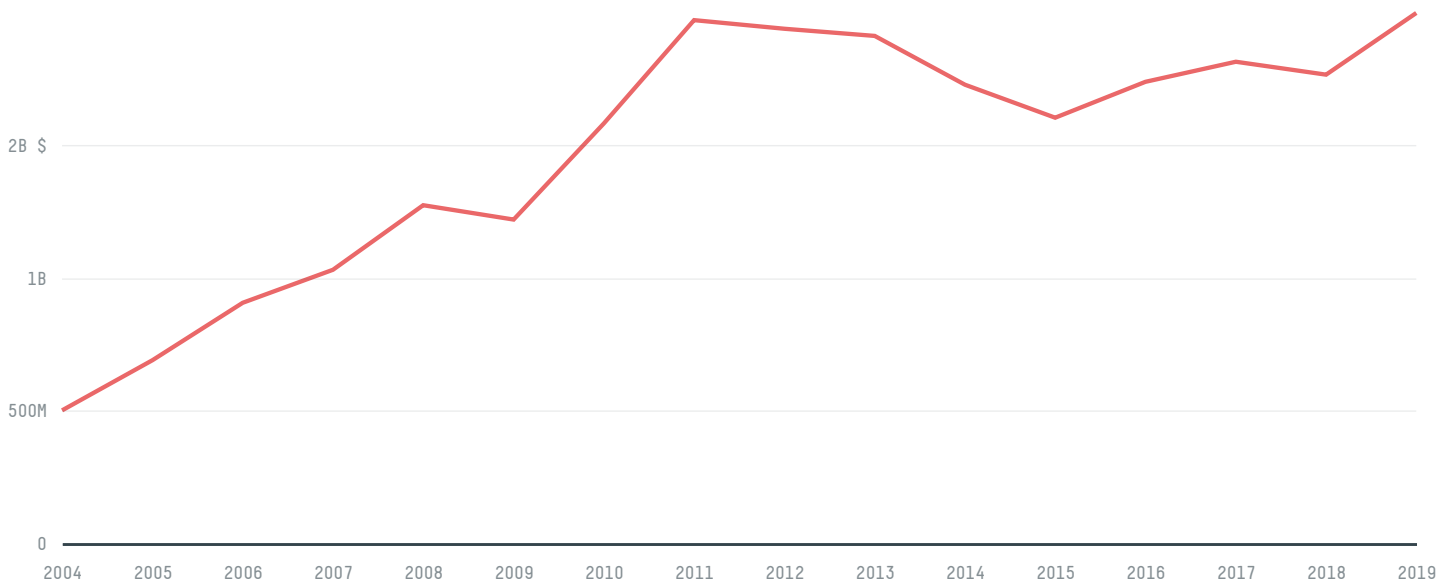

TOP IMPORTS IN 2018

COMMODITY	WORLD IMPORT RANKING	PRODUCTION	IMPORTS	VALUE
SUGARCANE	57	0	1,777,684,232.9	121,403,000
CORN	19	81,930	1,549,689,474.2	351,378,000
SOY	45	0	494,289,111.3	242,595,000
BEEF	26	122,368	131,312,752	750,432,000
COFFEE	45	0	37,901,385.5	195,381,000
PALM OIL	69	-	32,390,623.1	28,984,000
COCOA	39	0	14,765,662	53,464,000
PALM KERNEL	41	-	2,424,081	3,302,000
SHRIMP	55	0	1,456,285	13,912,000
WOOD PULP	61	-	990,518	945,000
COTTON	96	23,300	307,074.4	429,000
CHICKEN	150	546,715	41,749.1	4,162,000
PORK	146	13,323	1,729	176,000

IMPORT TRAJECTORY OF ISRAEL