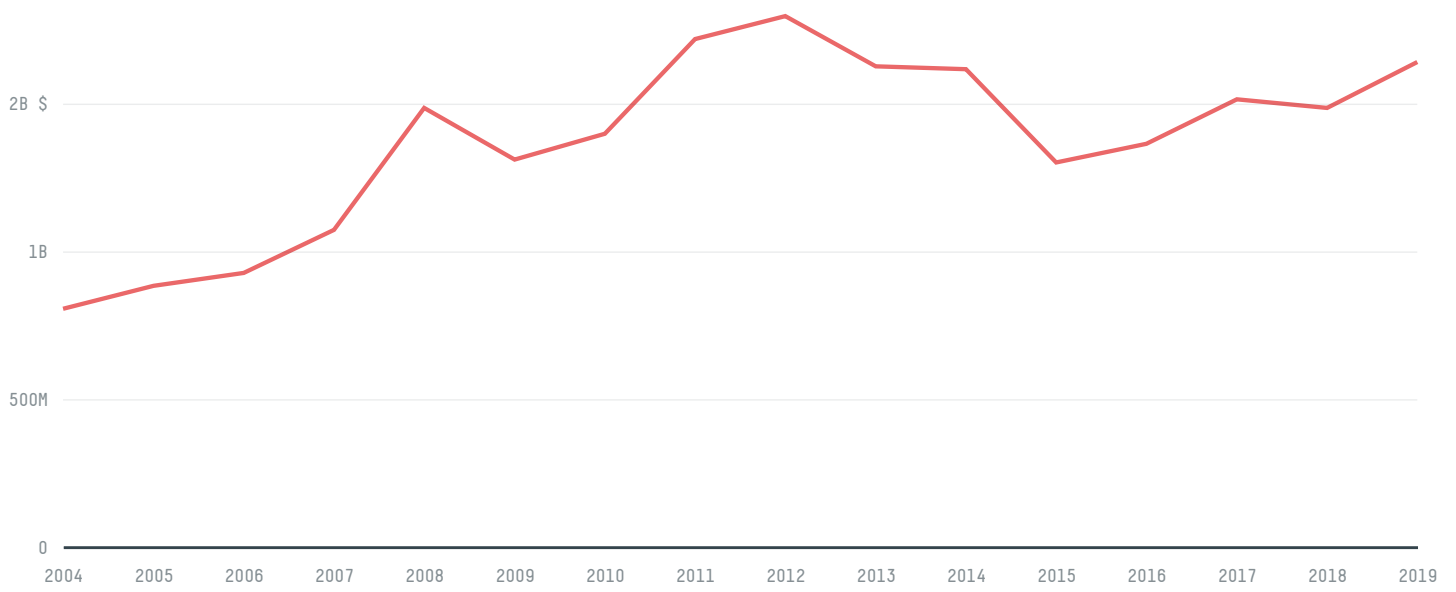

IMPORT TRAJECTORY OF HUNGARY