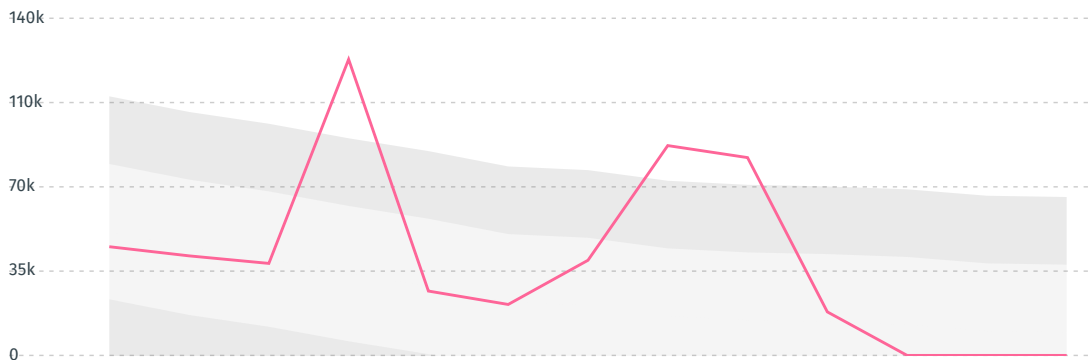

IMPORT TRAJECTORY OF HUNGARY

TOP EXPORT TRADERS OF COFFEE IN HUNGARY IN 2018

TOP EXPORT COUNTRIES OF COFFEE TO HUNGARY IN 2018

NEPAL	20.6%
AUSTRALIA	18.5%
SINGAPORE	18.5%
RWANDA	14%
INDONESIA	11.7%
SAUDI ARABIA	9.5%
ISRAEL	3.1%
CANADA	2.1%
PITCAIRN ISLANDS	1%
SOUTH AFRICA	1%

DEFORESTATION ALERTS IN PERU

There were **0** GLAD alerts reported in the week of the 18th of January 2021. This was **normal** compared to the same week in previous years.

Caution: GLAD alerts from the last six months are preliminary. Revisions are made as unconfirmed alerts are removed from the data and alert totals are finalized six months after posting. Source: **Global Forest Watch**