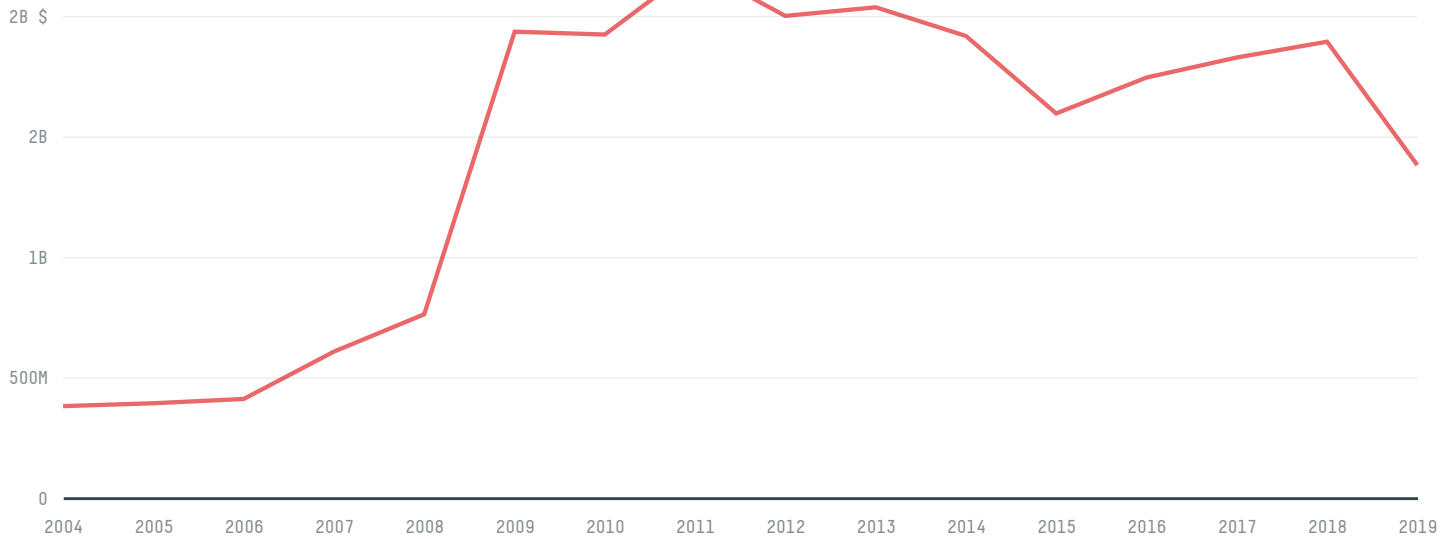

IMPORT TRAJECTORY OF GREECE