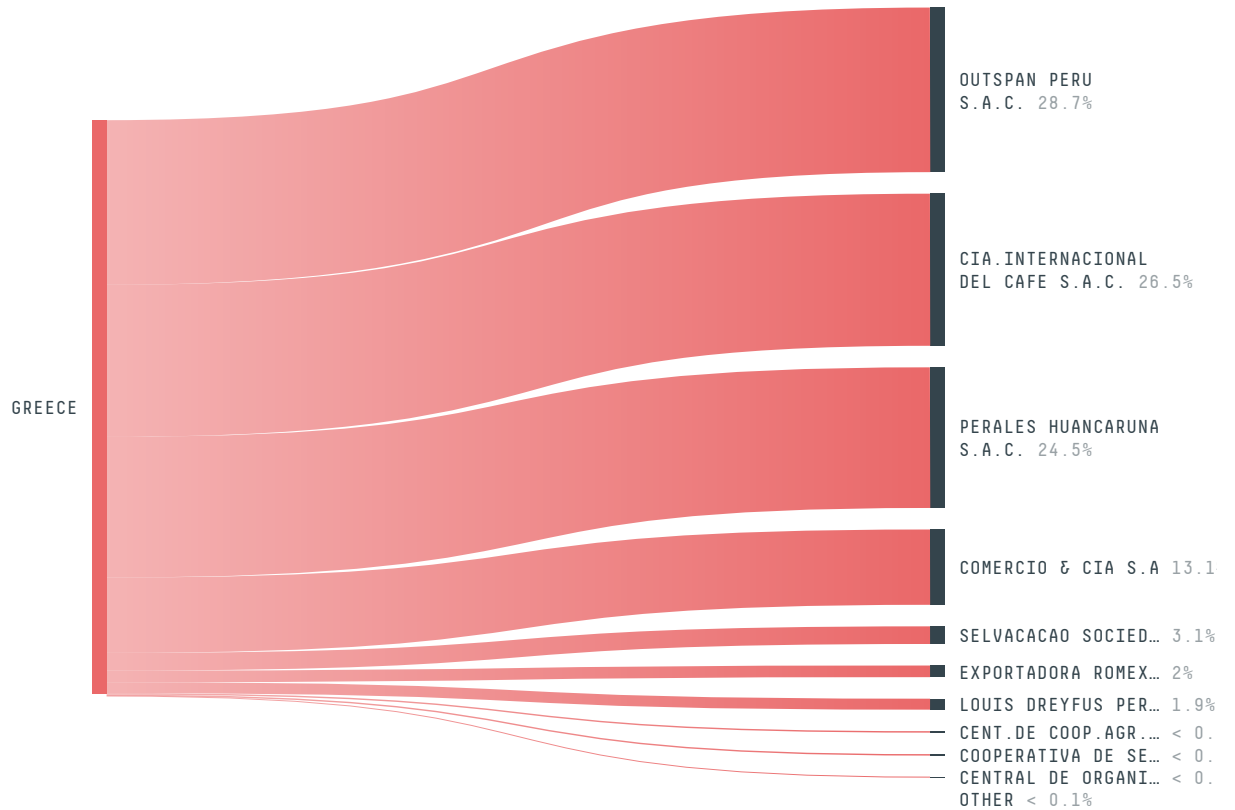

TOP EXPORT TRADERS OF COFFEE IN GREECE IN 2018