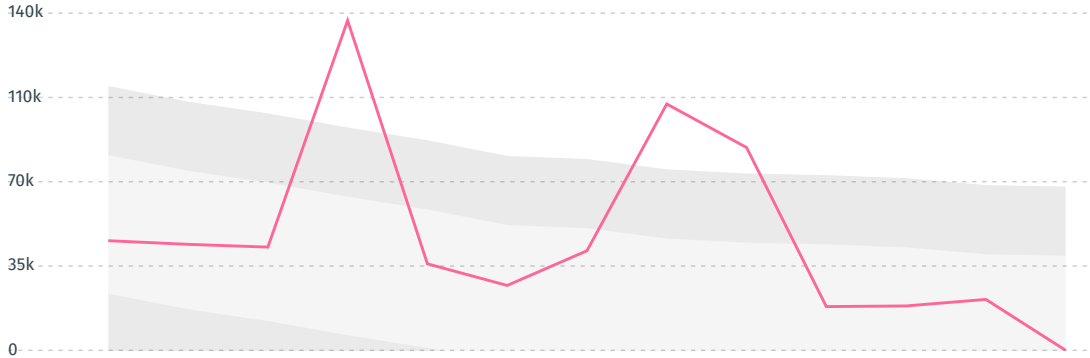

I AGREE

IMPORT TRAJECTORY OF GREECE

TOP EXPORT TRADERS OF COFFEE IN GREECE IN 2018

DEFORESTATION ALERTS IN PERU

There were 0 GLAD alerts reported in the week of the 18th of January 2021. This was **normal** compared to the same week in previous years.