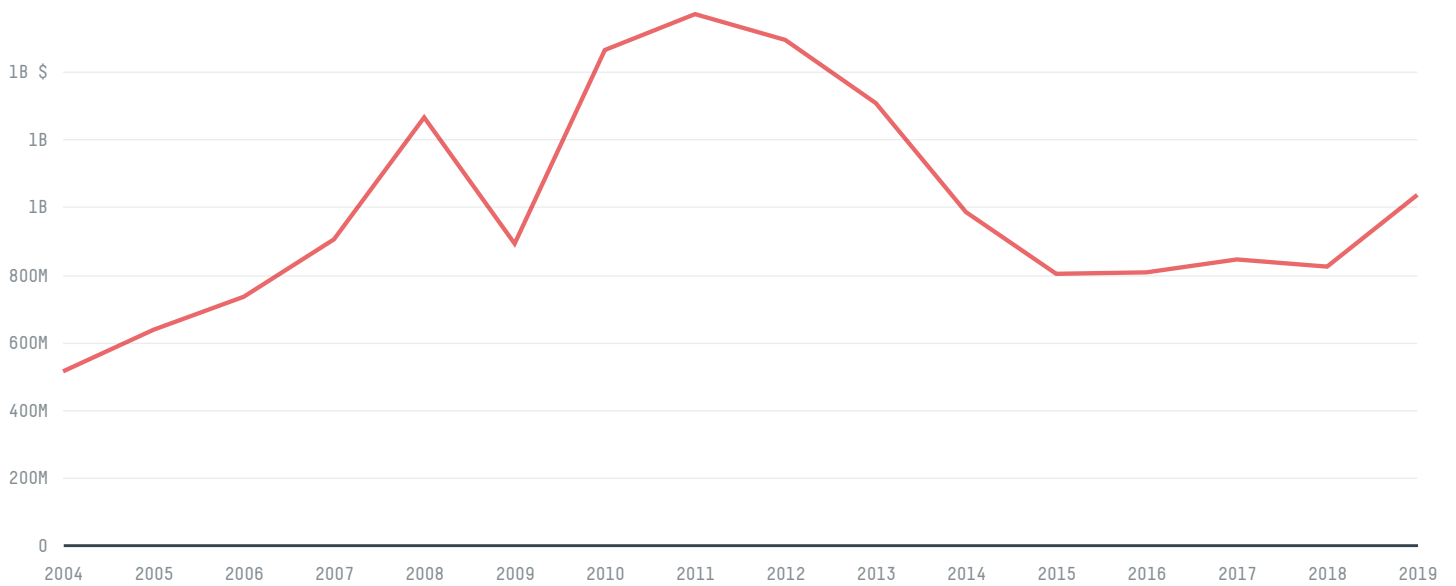

IMPORT TRAJECTORY OF FINLAND