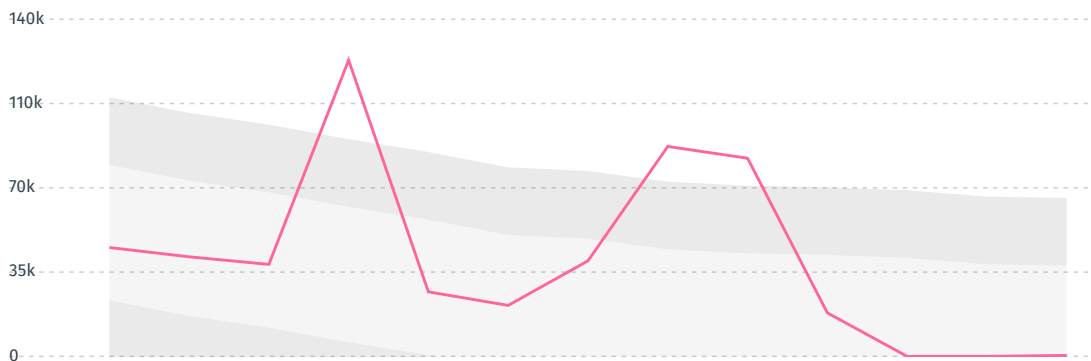

DEFORESTATION ALERTS IN PERU

There were **396** GLAD alerts reported in the week of the **18th of January 2021**. This was **normal** compared to the same week in previous years.

Caution: GLAD alerts from the last six months are preliminary. Revisions are made as unconfirmed alerts are removed from the data and alert totals are finalized six months after posting. Source: **Global Forest Watch**