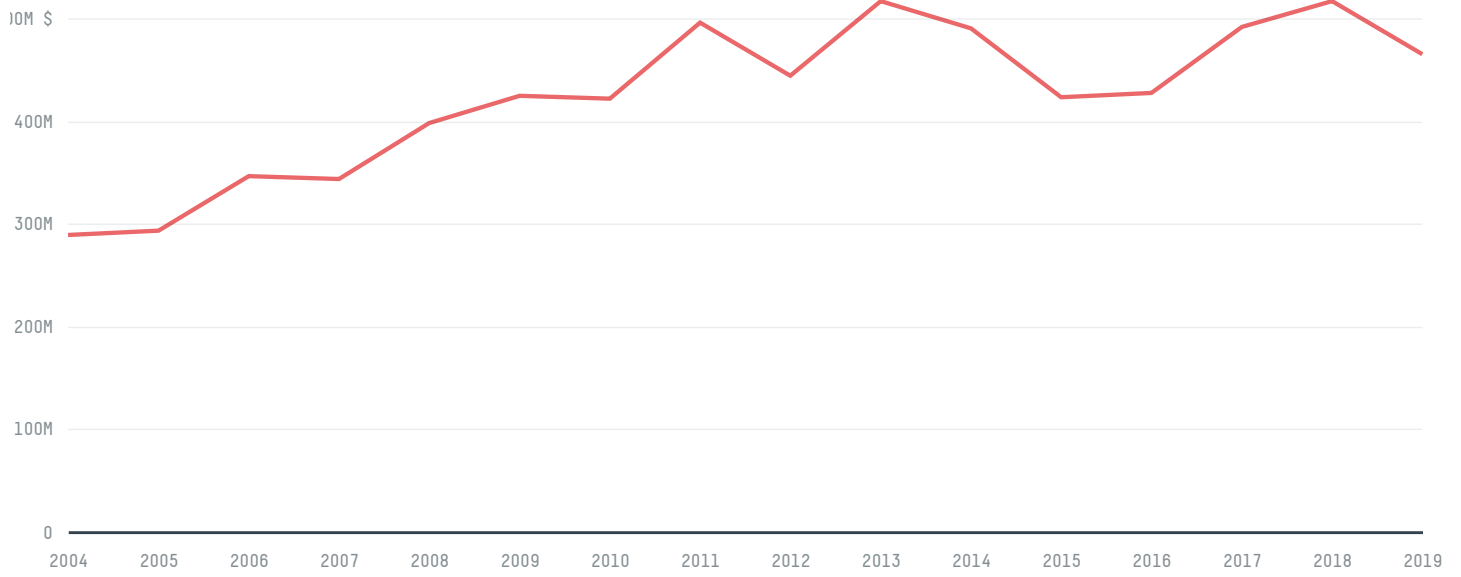

IMPORT TRAJECTORY OF ESTONIA