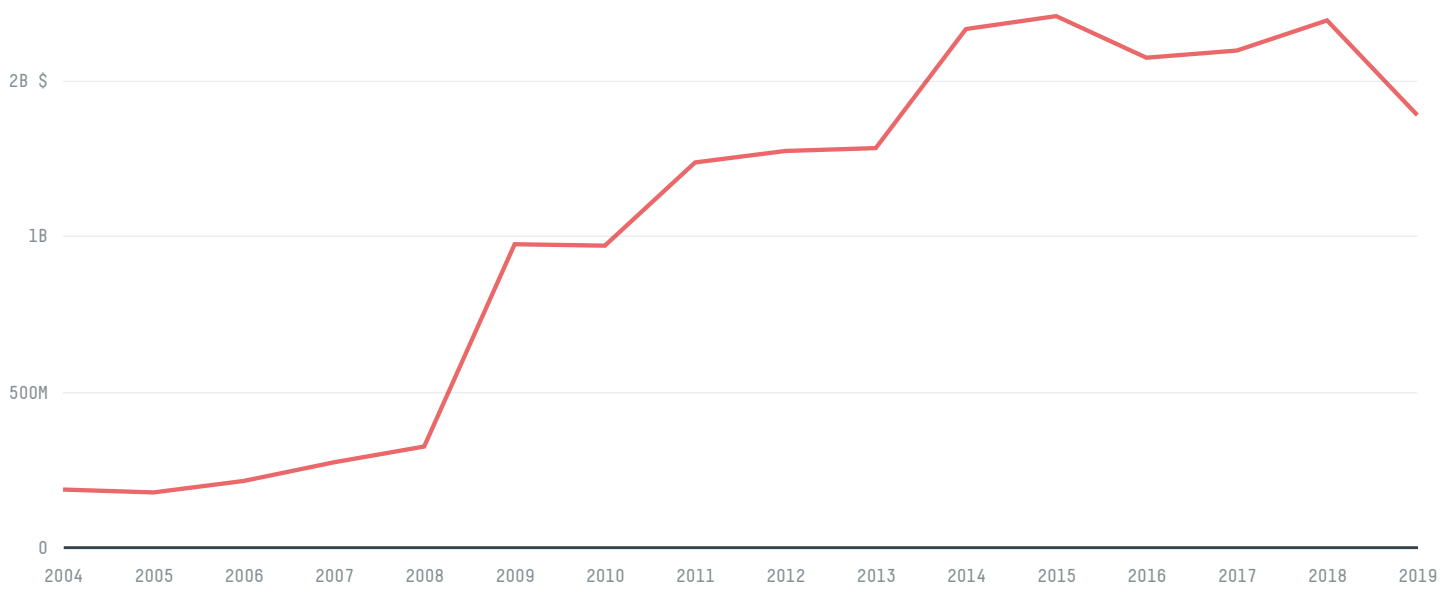

IMPORT TRAJECTORY OF CZECH REPUBLIC