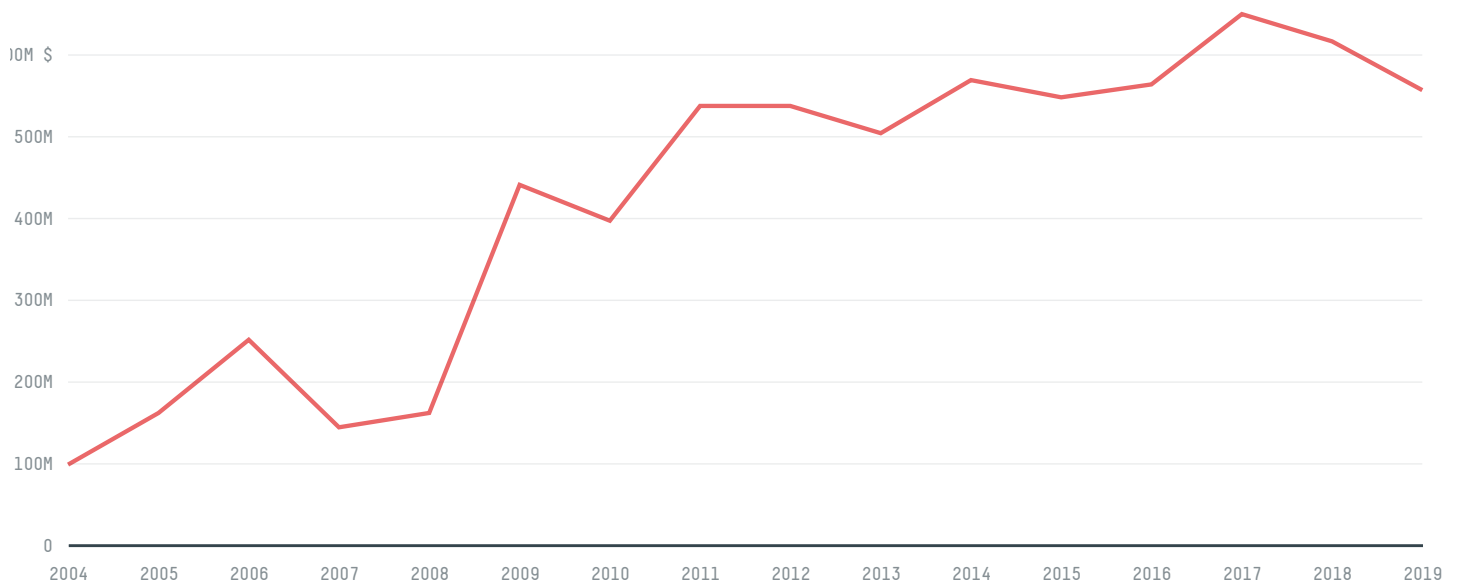

IMPORT TRAJECTORY OF CROATIA