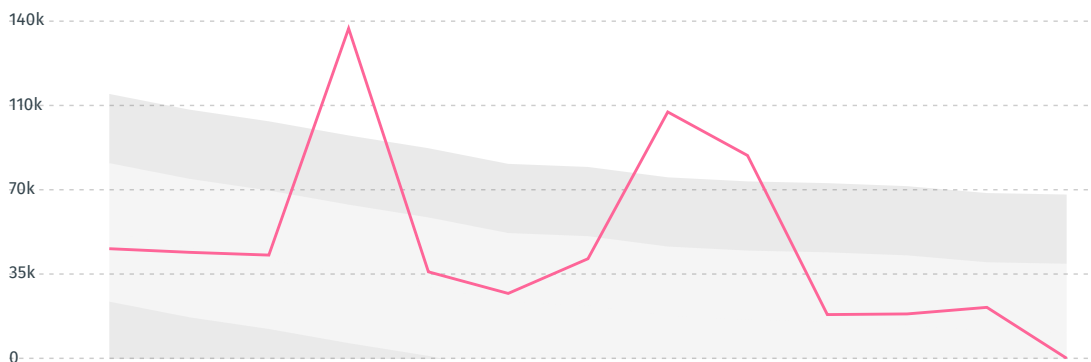

IMPORT TRAJECTORY OF CROATIA

TOP EXPORT TRADERS OF COFFEE IN CROATIA IN 2018

TOP EXPORT COUNTRIES OF COFFEE TO CROATIA IN 2018

PORTUGAL	44.2%
CUBA	11.9%
BURUNDI	11.8%
CHINA (MAINLAND)	10.2%
PANAMA	7.9%
MALAYSIA	6.9%
UNITED ARAB EMIRATES	2.8%
EGYPT	2.3%
UNITED STATES	2.1%
CANADA	< 0.1%

DEFORESTATION ALERTS IN PERU

There were **0** GLAD alerts reported in the week of the 18th of January 2021. This was **normal** compared to the same week in previous years.

Caution: GLAD alerts from the last six months are preliminary. Revisions are made as unconfirmed alerts are removed from the data and alert totals are finalized six months after posting. Source: **Global Forest Watch**