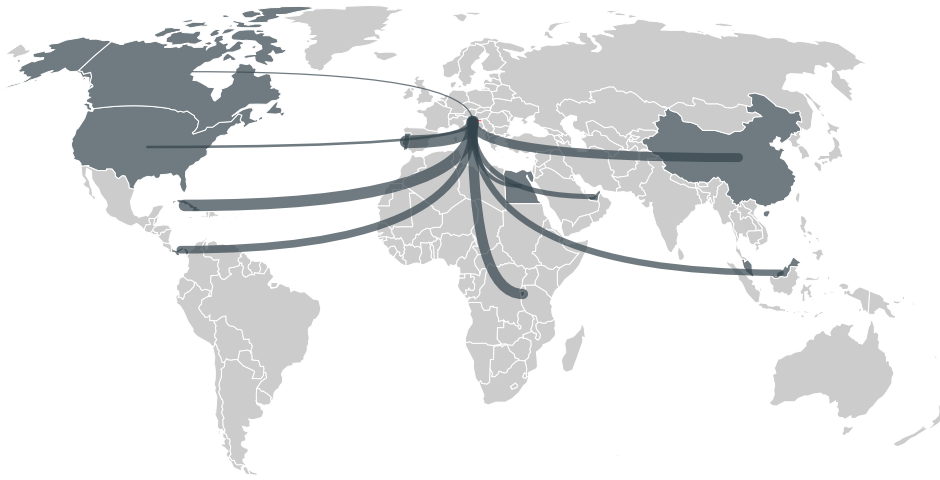

TOP IMPORTS IN 2018

COMMODITY	WORLD IMPORT RANKING	PRODUCTION	IMPORTS	VALUE
SUGARCANE	92	0	382,997,875.2	21,277,691
CORN	77	2,147,275	65,838,938.4	42,384,682
COFFEE	53	0	24,388,594	84,326,715
COCOA	52	0	7,846,375	27,053,606
SOY	82	245,188	1,489,728.4	1,488,714
SHRIMP	59	0	1,106,525	7,872,672
WOOD PULP	108	-	107	1,169
PALM OIL	-	-	-	-

IMPORT TRAJECTORY OF CROATIA

TOP EXPORT TRADERS OF COFFEE IN CROATIA IN 2018

TOP EXPORT COUNTRIES OF COFFEE TO CROATIA IN 2018

PORTUGAL	44.2%
CUBA	11.9%
BURUNDI	11.8%
CHINA (MAINLAND)	10.2%
PANAMA	7.9%
MALAYSIA	6.9%
UNITED ARAB EMIRATES	2.8%
EGYPT	2.3%
UNITED STATES	2.1%
CANADA	< 0.1%

DEFORESTATION ALERTS IN PERU

There were **0** GLAD alerts reported in the week of the 18th of January 2021. This was **normal** compared to the same week in previous years.

Caution: GLAD alerts from the last six months are preliminary. Revisions are made as unconfirmed alerts are removed from the data and alert totals are finalized six months after posting. Source: **Global Forest Watch**

Trase is a partnership between

In collaboration with

Donors

Stockholm Environment Institute

vizzuality

The Global Environment Facility

This website uses cookies to provide you with an improved user experience. By continuing to browse this site, you consent to the use of cookies and similar technologies. Please visit our [privacy policy](#) for further details.