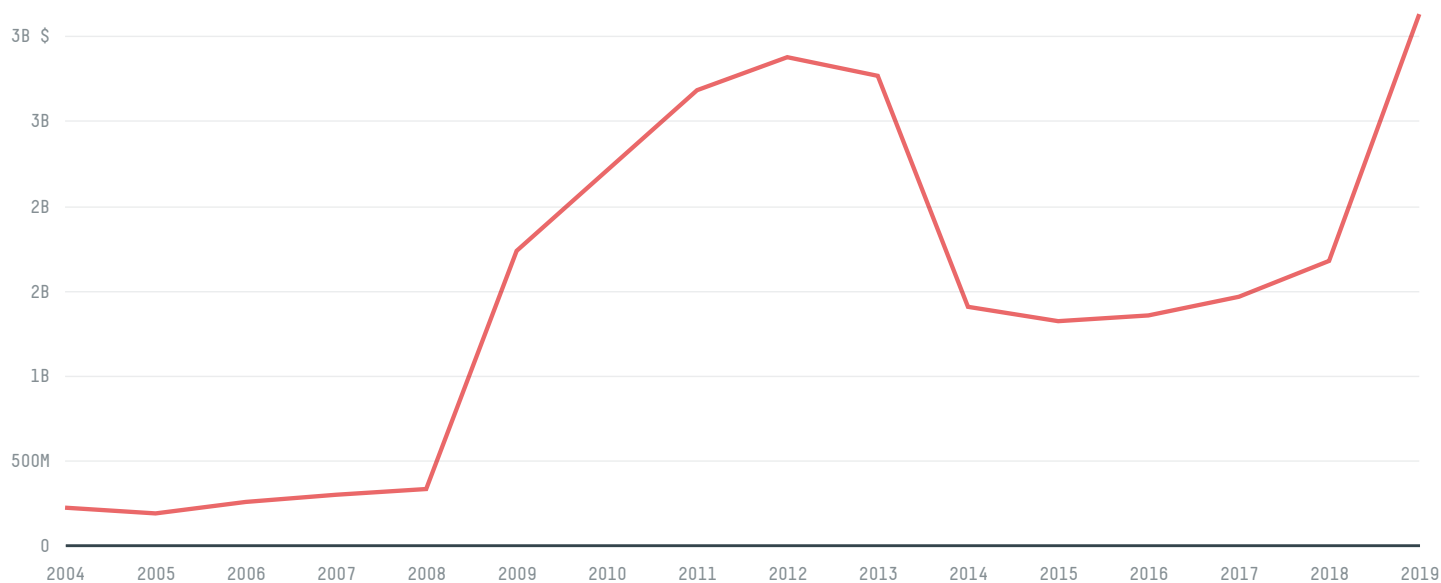

TOP IMPORTS IN 2018

COMMODITY	WORLD IMPORT RANKING	PRODUCTION	IMPORTS	VALUE
CORN	7	1,388,246	5,417,539,536.4	1,054,299,585
SUGARCANE	30	36,276,860	3,208,621,810.1	155,177,071
WOOD PULP	33	-	161,076,935	132,159,510
COFFEE	29	720,634	61,791,722	107,552,223
SOY	11	77,000	59,620,358.7	50,619,271
COTTON	26	74,247	26,222,390	50,345,752
PALM KERNEL	22	-	18,859,380	16,993,193
BEEF	83	885,929	10,956,252.2	33,305,788
SHRIMP	33	5,397	6,589,082	39,111,902
COCOA	60	52,743	4,725,214	10,676,740
CHICKEN	56	1,592,830	637,889.6	13,856,494
PALM OIL	-	-	-	-

IMPORT TRAJECTORY OF COLOMBIA