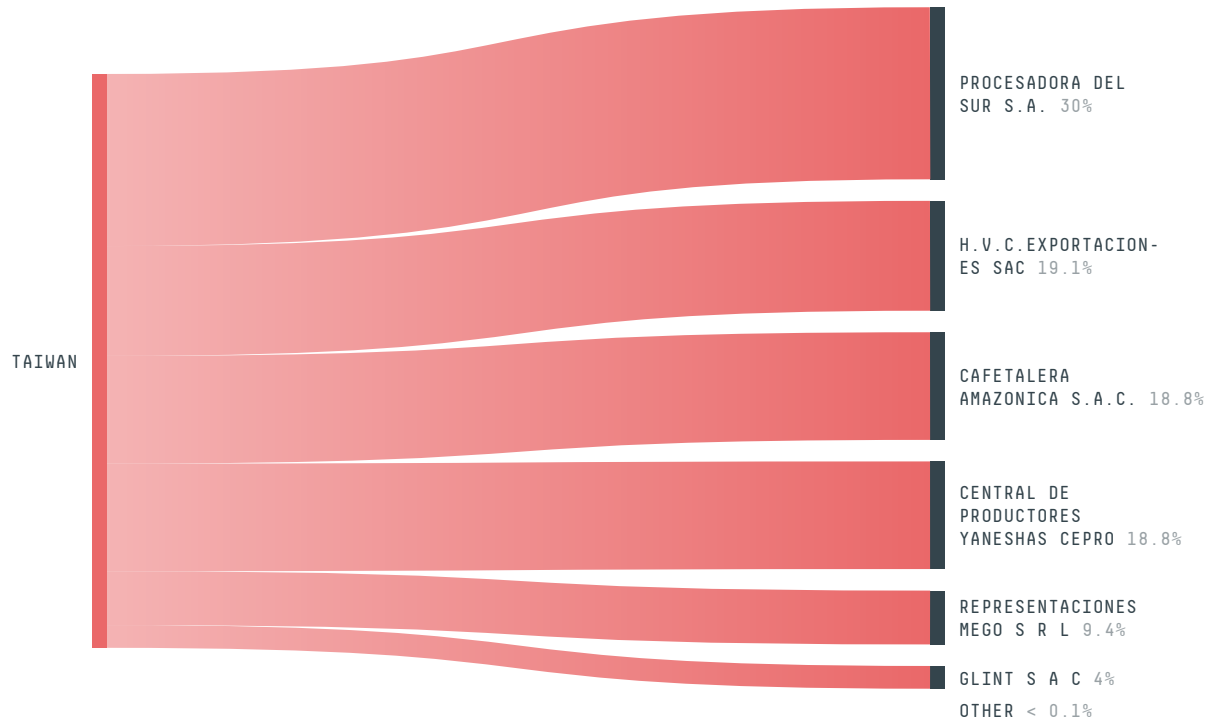

TOP EXPORT TRADERS OF COFFEE IN TAIWAN IN 2018