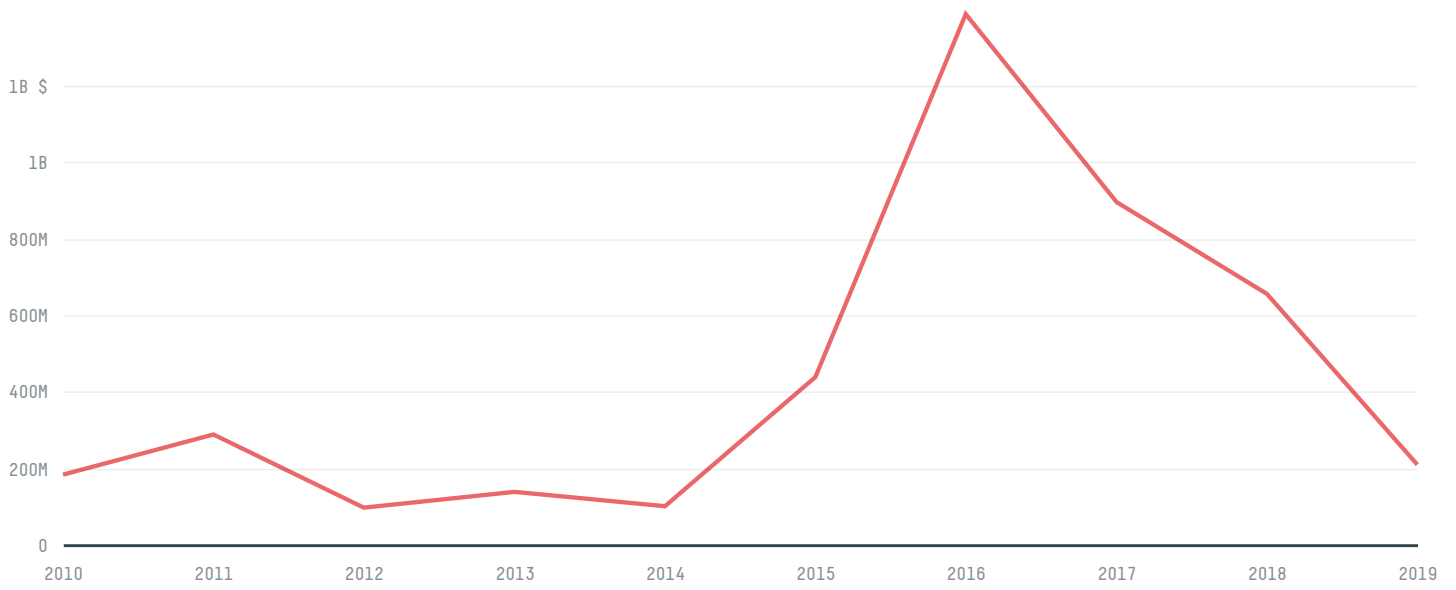

IMPORT TRAJECTORY OF MYANMAR