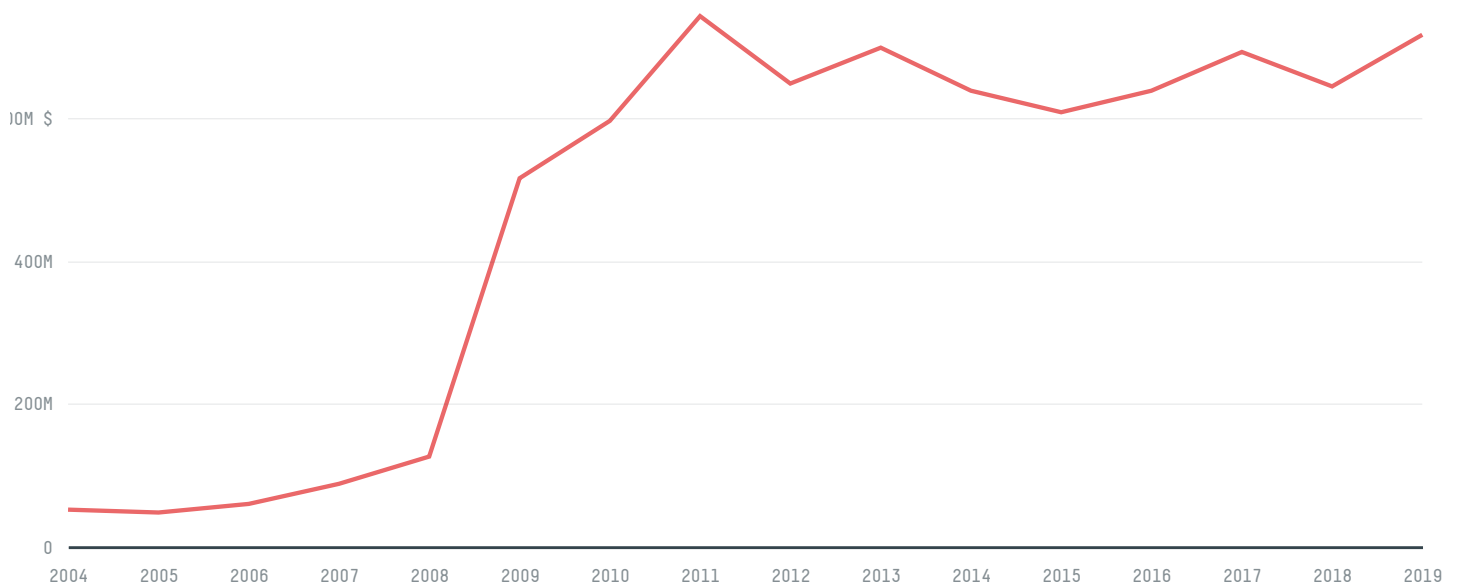

IMPORT TRAJECTORY OF BULGARIA