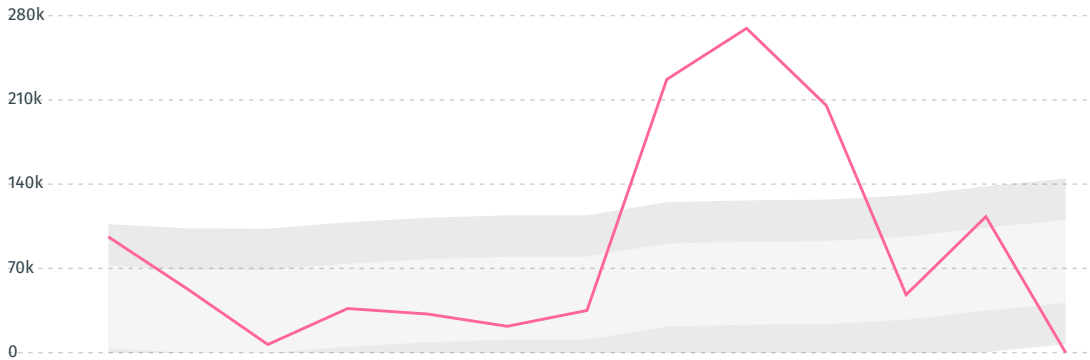

IMPORT TRAJECTORY OF BULGARIA

TOP EXPORT TRADERS OF COFFEE IN BULGARIA IN 2016

DEFORESTATION ALERTS IN COLOMBIA

There were **0** GLAD alerts reported in the week of the **11th of January 2021**. This was **unusually low** compared to the same week in previous years.