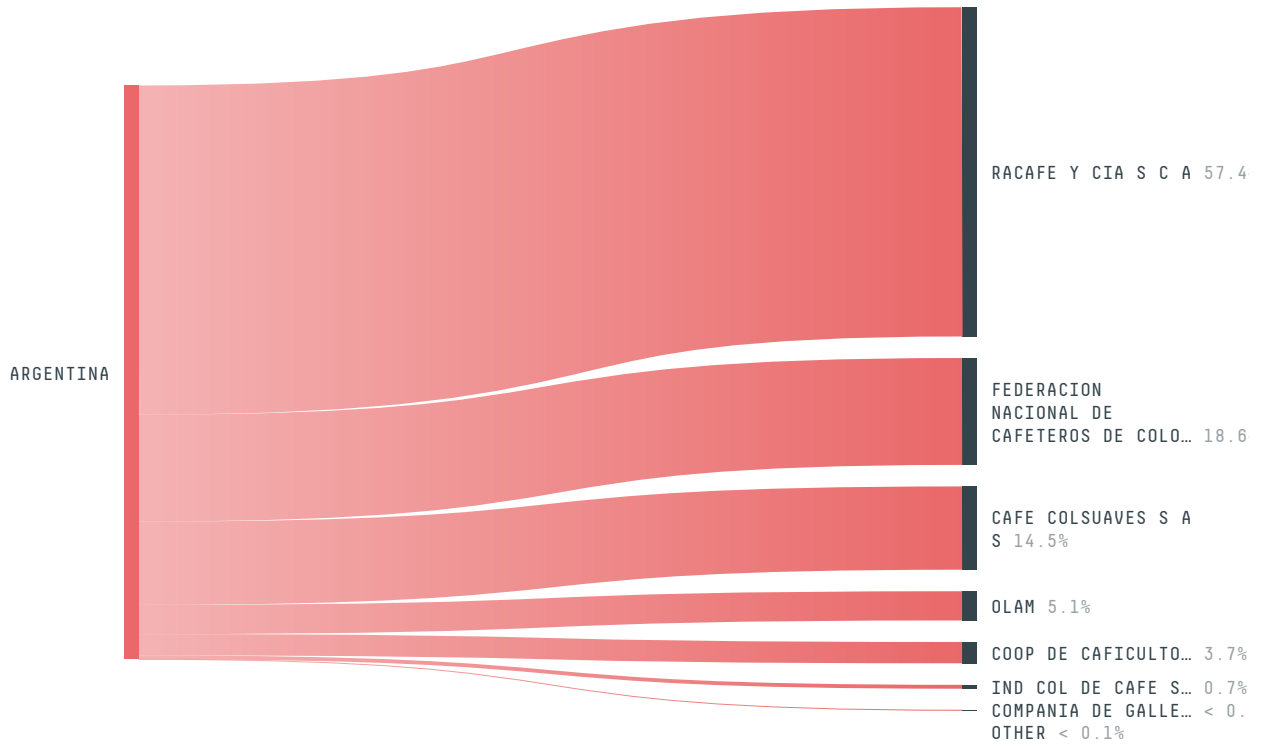

trase

ARGENTINA (importer)

ACTIVITY	COMMODITY	YEAR
Importer	Coffee	2016

POPULATION	GDP	SURFACE AREA
43,590,368	557,531,376,218	2,780,400

AGRICULTURAL LAND AREA	FORESTED LAND AREA
1,487,000	268,152

ARGENTINA is the world's 8th largest country by area, 32nd largest by population size and is the world's 21st largest economy (by GDP). Forests make up 10% of its area, and agriculture 53%. It's placement in the Human Development Index is 0.828. ARGENTINA is a signatory to NYDF ENDORSER and ADP SIGNATORY.

TOP IMPORTS IN 2016

COMMODITY	WORLD IMPORT RANKING	PRODUCTION	IMPORTS	VALUE
SOY	35	58,799,258	854,132,736.9	322,823,089
SUGARCANE	128	18,436,082	66,304,551.1	2,899,140
COFFEE	45	0	33,692,890.8	116,299,044
COCOA	26	0	31,178,860	126,884,701
PORK	45	522,428	27,081,391.9	82,520,235
PALM KERNEL	27	-	10,521,515	13,988,256
CHICKEN	90	2,055,000	9,792,698.4	31,430,089
COTTON	56	673,145	4,226,296.9	6,588,824
BEEF	105	2,644,000	3,877,846.3	9,896,433
PALM OIL	107	-	3,151,407.4	3,193,191
CORN	135	39,792,854	2,478,773.2	11,930,569
WOOD PULP	58	-	2,369,151	1,986,903
SHRIMP	67	0	589,303	4,126,092

IMPORT TRAJECTORY OF ARGENTINA

TOP EXPORT TRADERS OF COFFEE IN ARGENTINA IN 2016

TOP EXPORT COUNTRIES OF COFFEE TO ARGENTINA IN 2016

BURUNDI	18.8%
INDONESIA	17.3%
GUATEMALA	17.3%
PAPUA NEW GUINEA	11.3%
RWANDA	11.3%
BOLIVIA	8.8%
CONGO	7.5%
CHINA (MAINLAND)	6.3%
ISRAEL	1.1%
BARBADOS	0.3%