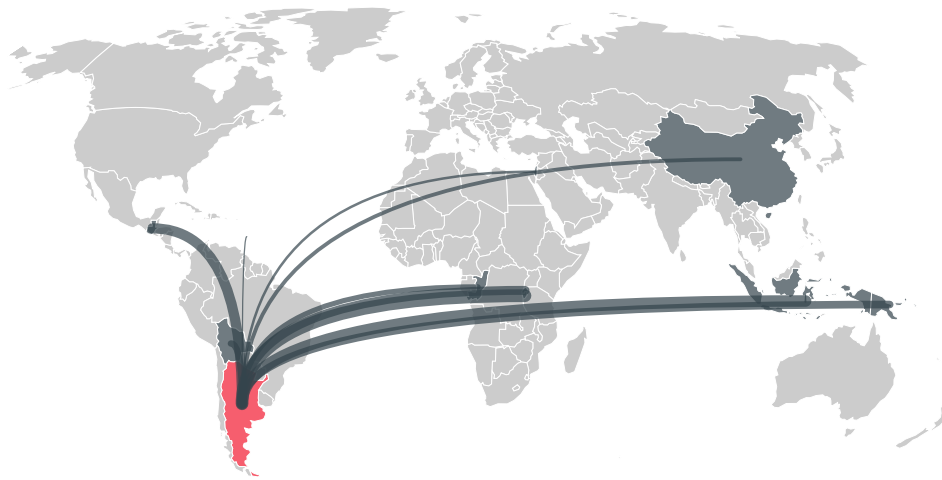

trase

ARGENTINA (importer)

ACTIVITY	COMMODITY	YEAR
Importer	Coffee	2016

POPULATION	GDP	SURFACE AREA
43,590,368	557,531,376,218	2,780,400

AGRICULTURAL LAND AREA	FORESTED LAND AREA
1,487,000	268,152

ARGENTINA is the world's 8th largest country by area, 32nd largest by population size and is the world's 21st largest economy (by GDP). Forests make up 10% of its area, and agriculture 53%. It's placement in the Human Development Index is 0.828. ARGENTINA is a signatory to NYDF ENDORSER and ADP SIGNATORY.

TOP IMPORTS IN 2016

COMMODITY	WORLD IMPORT RANKING	PRODUCTION	IMPORTS	VALUE
SOY	35	58,799,258	854,132,736.9	322,823,089
SUGARCANE	128	18,436,082	66,304,551.1	2,899,140
COFFEE	45	0	33,692,890.8	116,299,044
COCOA	26	0	31,178,860	126,884,701
PORK	45	522,428	27,081,391.9	82,520,235
PALM KERNEL	27	-	10,521,515	13,988,256
CHICKEN	90	2,055,000	9,792,698.4	31,430,089
COTTON	56	673,145	4,226,296.9	6,588,824
BEEF	105	2,644,000	3,877,846.3	9,896,433
PALM OIL	107	-	3,151,407.4	3,193,191
CORN	135	39,792,854	2,478,773.2	11,930,569
WOOD PULP	58	-	2,369,151	1,986,903
SHRIMP	67	0	589,303	4,126,092

IMPORT TRAJECTORY OF ARGENTINA

TOP EXPORT TRADERS OF COFFEE IN ARGENTINA IN 2016

TOP EXPORT COUNTRIES OF COFFEE TO ARGENTINA IN 2016

BURUNDI	18.8%
INDONESIA	17.3%
GUATEMALA	17.3%
PAPUA NEW GUINEA	11.3%
RWANDA	11.3%
BOLIVIA	8.8%
CONGO	7.5%
CHINA (MAINLAND)	6.3%
ISRAEL	1.1%
BARBADOS	0.3%