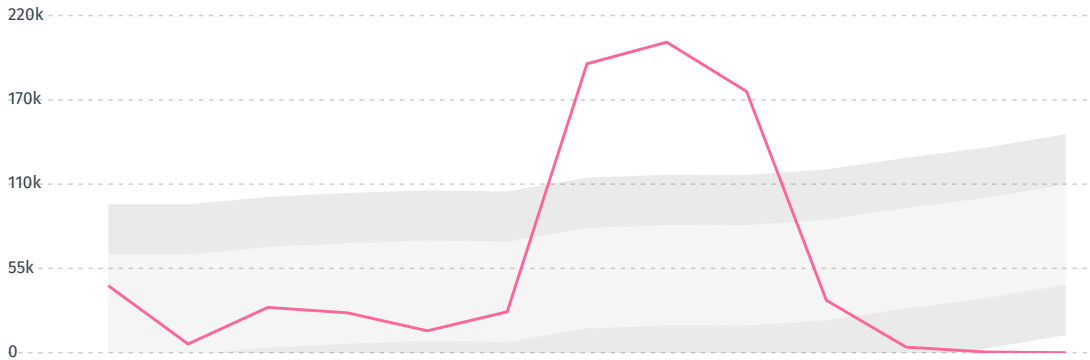

DEFORESTATION ALERTS IN COLOMBIA

There were **0** GLAD alerts reported in the week of the **18th of January 2021**. This was **unusually low** compared to the same week in previous years.

Caution: GLAD alerts from the last six months are preliminary. Revisions are made as unconfirmed alerts are removed from the data and alert totals are finalized six months after posting. Source: **Global Forest Watch**

Trase is a partnership between

In collaboration with

and many other organizations and individuals.

Donors

[Terms of Use](#) · [Privacy policy](#) · [Cookie policy](#) · [Contact us](#)