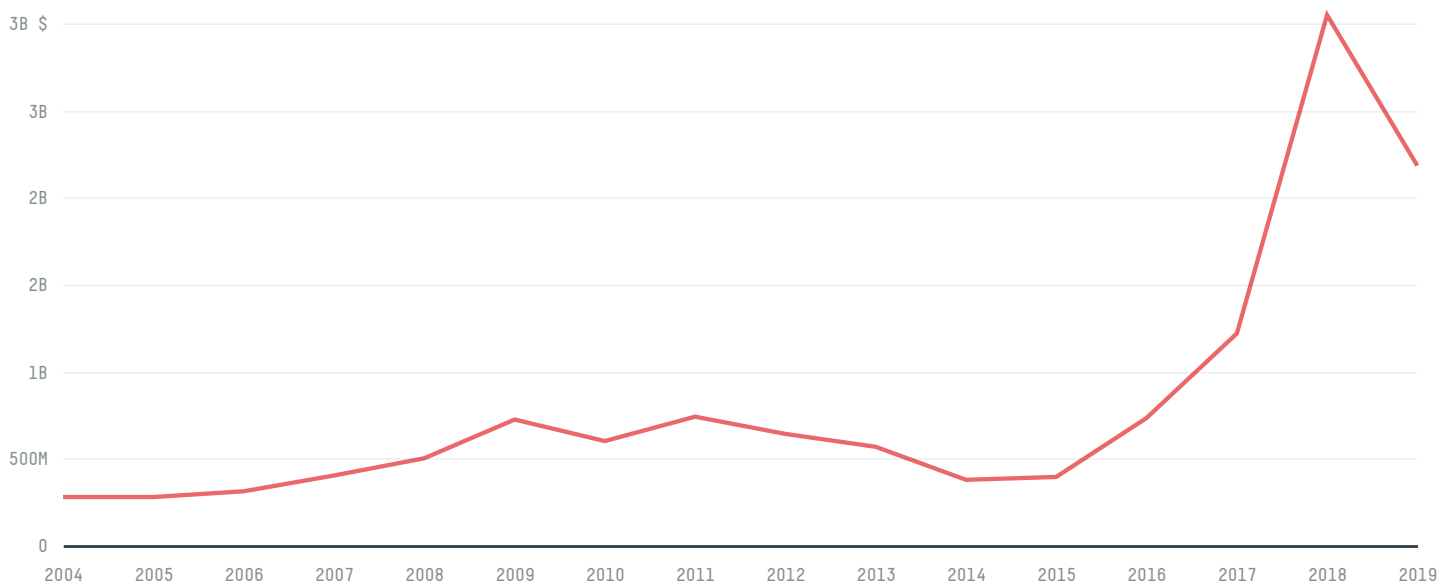

trase

ARGENTINA (importer)

ACTIVITY	COMMODITY	YEAR
Importer	Coffee	2016

POPULATION	GDP	SURFACE AREA
43,590,368	557,531,376,218	2,780,400

AGRICULTURAL LAND AREA	FORESTED LAND AREA
1,487,000	268,152

ARGENTINA is the world's 8th largest country by area, 32nd largest by population size and is the world's 21st largest economy (by GDP). Forests make up 10% of its area, and agriculture 53%. It's placement in the Human Development Index is 0.828. ARGENTINA is a signatory to NYDF ENDORSER and ADP SIGNATORY.

TOP IMPORTS IN 2016

COMMODITY	WORLD IMPORT RANKING	PRODUCTION	IMPORTS	VALUE
SOY	35	58,799,258	854,132,736.9	322,823,089
SUGARCANE	128	18,436,082	66,304,551.1	2,899,140
COFFEE	45	0	33,692,890.8	116,299,044
COCOA	26	0	31,178,860	126,884,701
PORK	45	522,428	27,081,391.9	82,520,235
PALM KERNEL	27	-	10,521,515	13,988,256
CHICKEN	90	2,055,000	9,792,698.4	31,430,089
COTTON	56	673,145	4,226,296.9	6,588,824
BEEF	105	2,644,000	3,877,846.3	9,896,433
PALM OIL	107	-	3,151,407.4	3,193,191
CORN	135	39,792,854	2,478,773.2	11,930,569
WOOD PULP	58	-	2,369,151	1,986,903
SHRIMP	67	0	589,303	4,126,092

IMPORT TRAJECTORY OF ARGENTINA

TOP EXPORT TRADERS OF COFFEE IN ARGENTINA IN 2016

TOP EXPORT COUNTRIES OF COFFEE TO ARGENTINA IN 2016

BURUNDI	18.8%
INDONESIA	17.3%
GUATEMALA	17.3%
PAPUA NEW GUINEA	11.3%
RWANDA	11.3%
BOLIVIA	8.8%
CONGO	7.5%
CHINA (MAINLAND)	6.3%
ISRAEL	1.1%
BARBADOS	0.3%