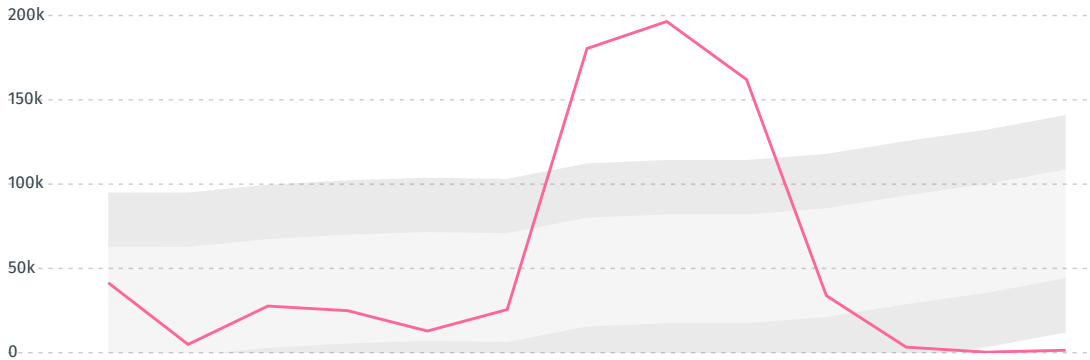

DEFORESTATION ALERTS IN COLOMBIA

There were **1,446** GLAD alerts reported in the week of the **18th of January 2021**. This was **unusually low** compared to the same week in previous years.

Caution: GLAD alerts from the last six months are preliminary. Revisions are made as unconfirmed alerts are removed from the data and alert totals are finalized six months after posting. Source: **Global Forest Watch**

Trase is a partnership between

In collaboration with

and many other organizations and individuals.

Donors

[Terms of Use](#) · [Privacy policy](#) · [Cookie policy](#) · [Contact us](#)