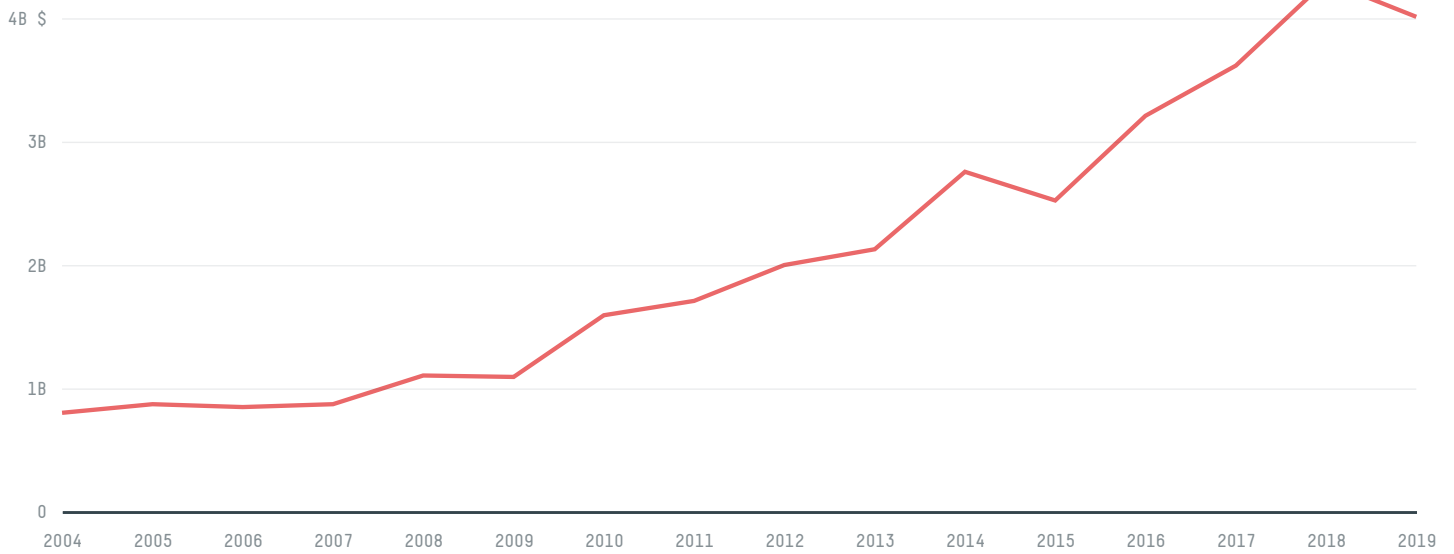

TOP IMPORTS IN 2014

COMMODITY	WORLD IMPORT RANKING	PRODUCTION	IMPORTS	VALUE
SUGARCANE	32	25,029,880	3,807,944,684.9	231,117,513
SOY	22	695	2,061,750,610.4	974,467,037
CORN	33	7,770,603	589,014,869.5	211,529,815
PORK	16	1,690,692	244,211,889	315,467,222
CHICKEN	20	1,114,881	171,621,665.1	166,238,505
BEEF	19	201,390	154,019,373.6	375,092,561
COFFEE	18	75,454	109,357,332	262,940,902
PALM KERNEL	8	-	102,058,416	84,899,382
PALM OIL	54	-	58,375,773.7	53,313,344
COCOA	29	5,428	22,208,238	46,530,464
COTTON	43	11	11,460,867.7	24,169,841
WOOD PULP	44	-	10,703,967	8,283,392
SHRIMP	-	58,456	-	-

IMPORT TRAJECTORY OF PHILIPPINES