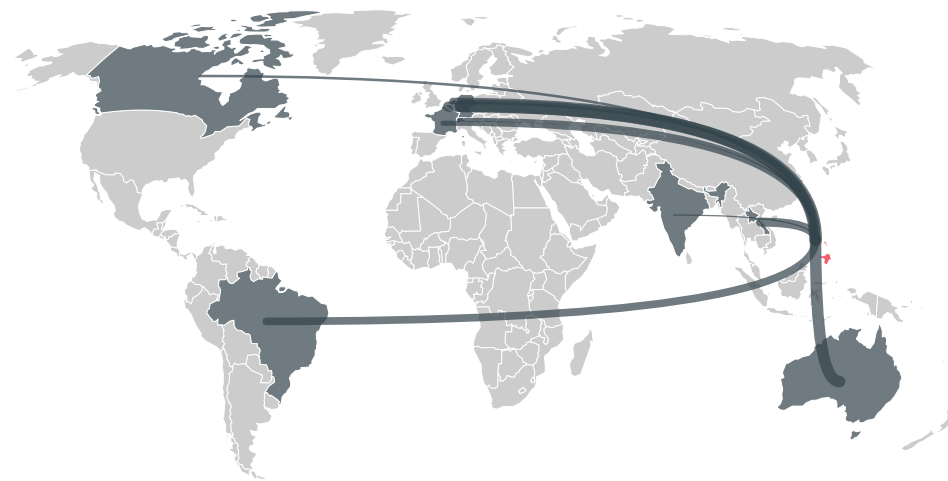

trase

PHILIPPINES (importer)

ACTIVITY	COMMODITY	YEAR
Importer	Coffee	2014

POPULATION	GDP	SURFACE AREA
100,513,138	297,483,553,299.7	300,000

AGRICULTURAL LAND AREA	FORESTED LAND AREA
124,400	78,000

PHILIPPINES is the world's 71st largest country by area, 12th largest by population size and is the world's 39th largest economy (by GDP). Forests make up 26% of its area, and agriculture 41%. It's placement in the Human Development Index is 0.697. PHILIPPINES is a signatory to NYDF ENDORSER and ADP SIGNATORY.

TOP IMPORTS IN 2014

COMMODITY	WORLD IMPORT RANKING	PRODUCTION	IMPORTS	VALUE
SUGARCANE	32	25,029,880	3,807,944,684.9	231,117,513
SOY	22	695	2,061,750,610.4	974,467,037
CORN	33	7,770,603	589,014,869.5	211,529,815
PORK	16	1,690,692	244,211,889	315,467,222
CHICKEN	20	1,114,881	171,621,665.1	166,238,505
BEEF	19	201,390	154,019,373.6	375,092,561
COFFEE	18	75,454	109,357,332	262,940,902
PALM KERNEL	8	-	102,058,416	84,899,382
PALM OIL	54	-	58,375,773.7	53,313,344
COCOA	29	5,428	22,208,238	46,530,464
COTTON	43	11	11,460,867.7	24,169,841
WOOD PULP	44	-	10,703,967	8,283,392
SHRIMP	-	58,456	-	-

IMPORT TRAJECTORY OF PHILIPPINES

TOP EXPORT TRADERS OF COFFEE IN PHILIPPINES IN 2014

TOP EXPORT COUNTRIES OF COFFEE TO PHILIPPINES IN 2014

GERMANY	26.7%
AUSTRALIA	24.2%
BELGIUM	16.6%
LAO PEOPLE'S DEMOCRATIC REPUBLIC	8.5%
BRAZIL	8.1%
NETHERLANDS	5.3%
FRANCE	4.2%
SWITZERLAND	2.9%
CANADA	1.9%
INDIA	1.5%

DEFORESTATION ALERTS IN COLOMBIA

There were **1,446** GLAD alerts reported in the week of the **18th of January 2021**. This was **unusually low** compared to the same week in previous years.

Caution: GLAD alerts from the last six months are preliminary. Revisions are made as unconfirmed alerts are removed from the data and alert totals are finalized six months after posting. Source: **Global Forest Watch**