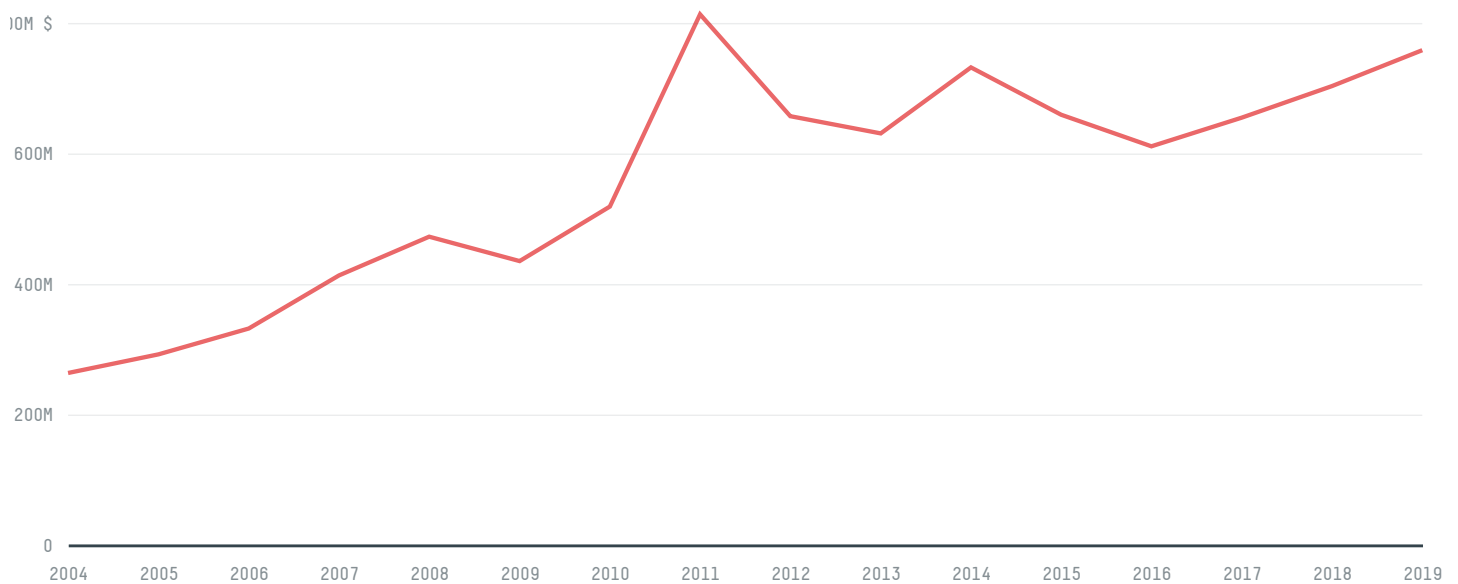

TOP IMPORTS IN 2016

COMMODITY	WORLD IMPORT RANKING	PRODUCTION	IMPORTS	VALUE
SUGARCANE	60	0	1,767,084,894.7	103,819,340
SOY	57	0	261,355,614.3	88,203,387
CORN	84	210,325	65,044,254	21,439,477
PORK	38	43,846	48,895,790	138,173,406
PALM OIL	80	-	20,665,611.1	17,345,142
COFFEE	58	0	18,291,483.8	105,155,883
BEEF	71	673,070	13,705,940.5	44,717,577
COCOA	47	0	8,985,090	44,530,109
WOOD PULP	52	-	6,425,526	3,374,780
SHRIMP	35	0	4,075,858	38,904,553
CHICKEN	145	210,849	604,780.5	2,314,754

IMPORT TRAJECTORY OF NEW ZEALAND