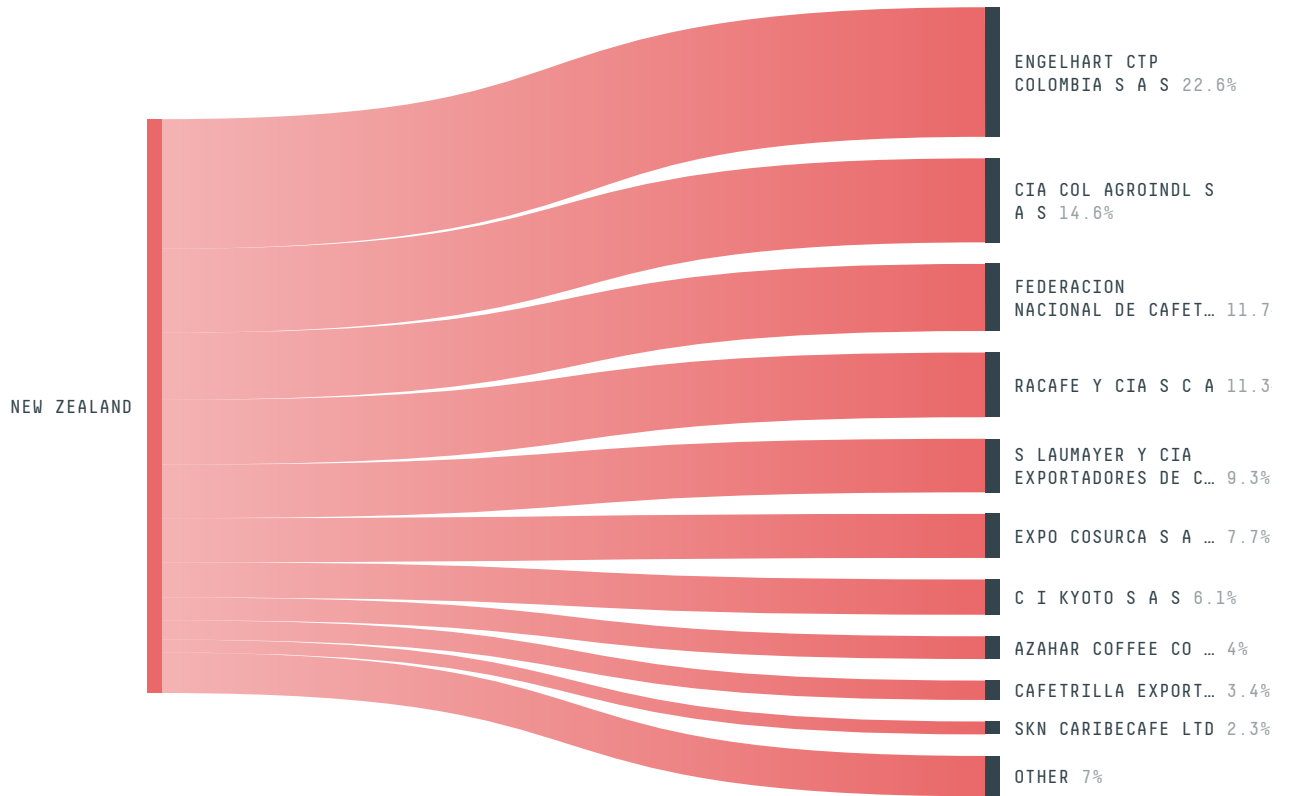

TOP EXPORT TRADERS OF COFFEE IN NEW ZEALAND IN 2016

Error!