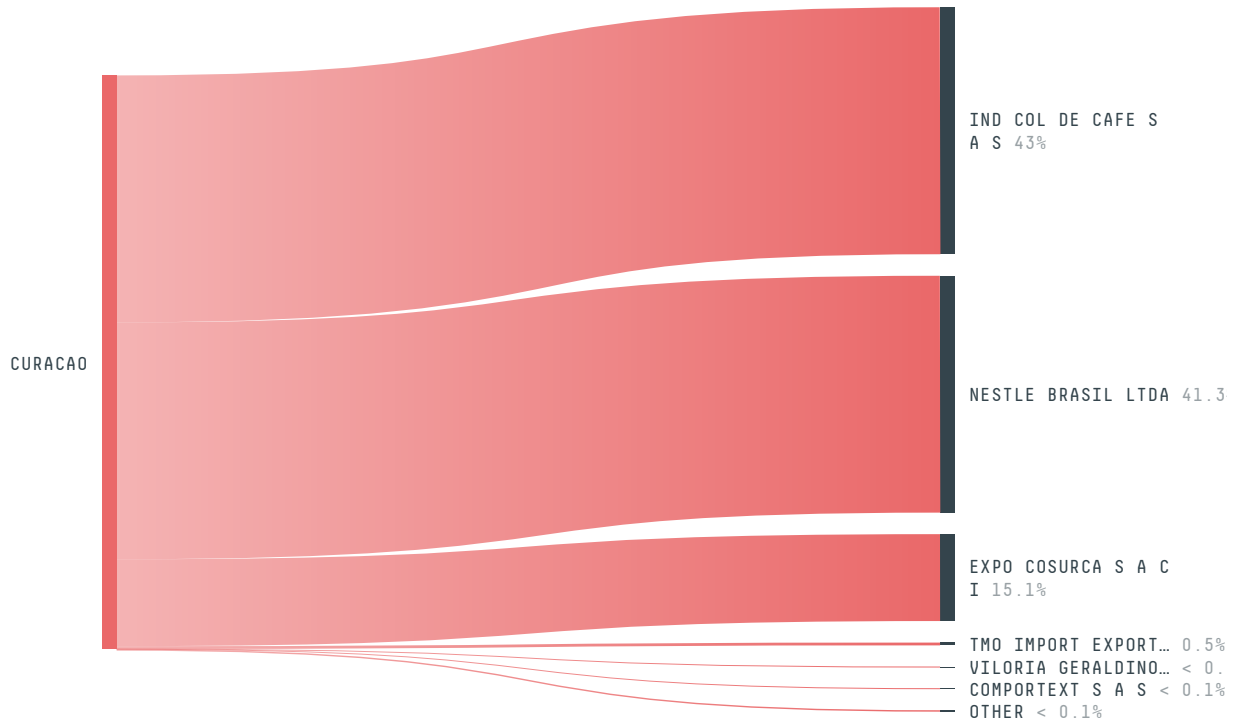

trase

CURACAO (importer)

ACTIVITY COMMODITY YEAR
Importer **Coffee** **2016**

POPULATION GDP SURFACE AREA
159,664 **3,122,287,933** **444**

CURACAO is the world's 191st largest country by area, 183rd largest by population size and is the world's 166th largest economy (by GDP). It's placement in the Human Development Index is 0.0. CURACAO is a signatory to NYDF ENDORSER and ADP SIGNATORY.

TOP IMPORTS IN 2016

COMMODITY	WORLD IMPORT RANKING	PRODUCTION	IMPORTS	VALUE
BEEF	-	0	-	-
COFFEE	-	0	-	-
SHRIMP	-	0	-	-
PALM OIL	-	-	-	-
CHICKEN	-	0	-	-
PORK	-	0	-	-

TOP EXPORT TRADERS OF COFFEE IN CURACAO IN 2016