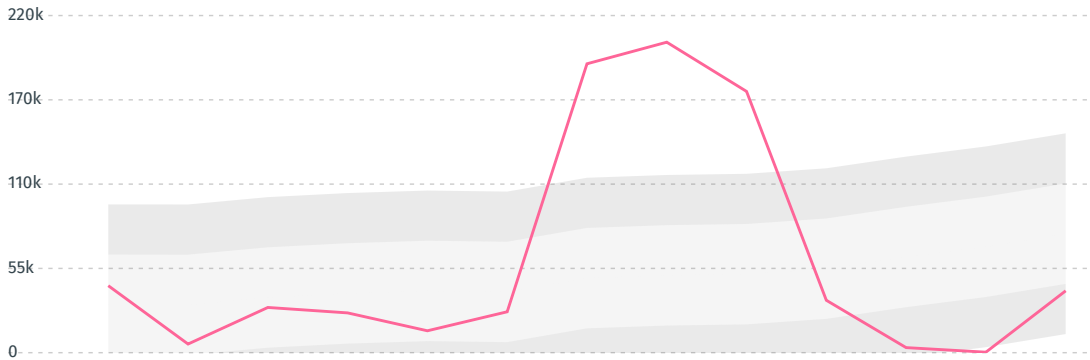

DEFORESTATION ALERTS IN COLOMBIA

There were **40,369** GLAD alerts reported in the week of the **18th of January 2021**. This was **low** compared to the same week in previous years.

Caution: GLAD alerts from the last six months are preliminary. Revisions are made as unconfirmed alerts are removed from the data and alert totals are finalized six months after posting. Source: **Global Forest Watch**

Trase is a partnership between

In collaboration with

and many other organizations and individuals.

Donors

[Terms of Use](#) · [Privacy policy](#) · [Cookie policy](#) · [Contact us](#)