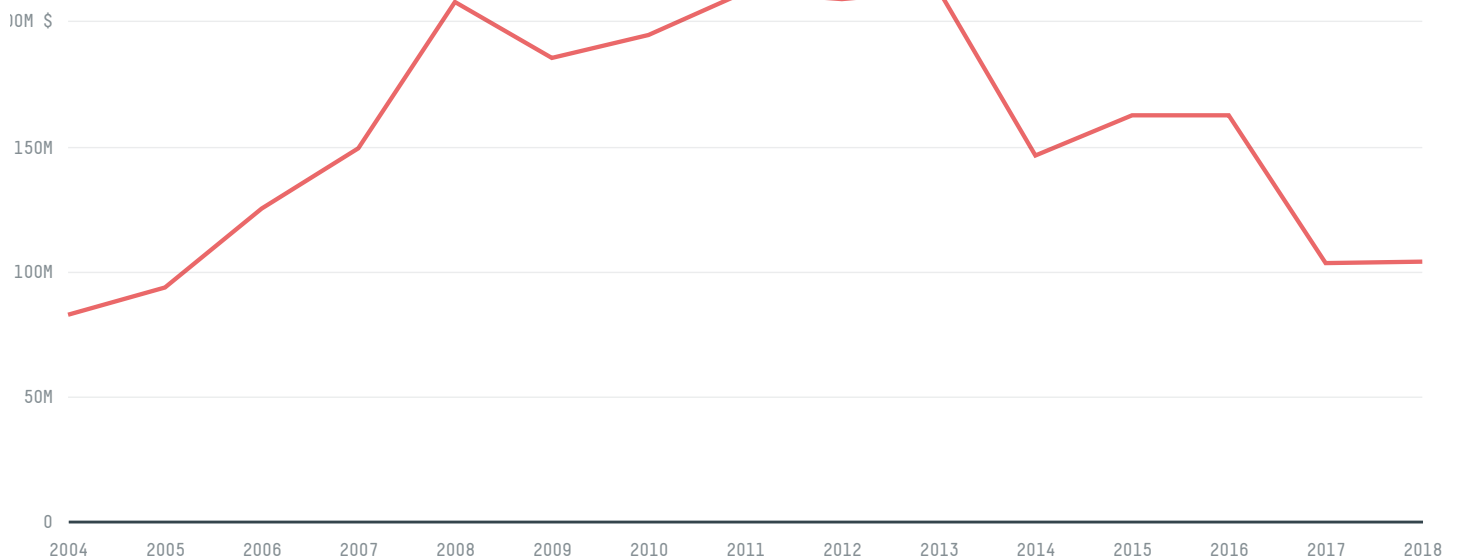

TOP IMPORTS IN 2016

COMMODITY	WORLD IMPORT RANKING	PRODUCTION	IMPORTS	VALUE
SUGARCANE	102	0	457,881,350.6	32,257,084
CORN	80	379,714	75,111,911.9	20,215,743
CHICKEN	59	12,702	32,149,985.7	30,794,522
SOY	104	664	14,244,213.5	5,729,626
COFFEE	76	0	9,095,833.3	29,154,883
PORK	67	11,424	7,182,632.5	25,909,230
BEEF	109	38,880	3,167,854.8	6,239,263
PALM OIL	109	-	2,859,780	2,394,007
SHRIMP	45	0	1,870,995	9,012,364
COCOA	106	0	147,632	534,272

IMPORT TRAJECTORY OF ALBANIA