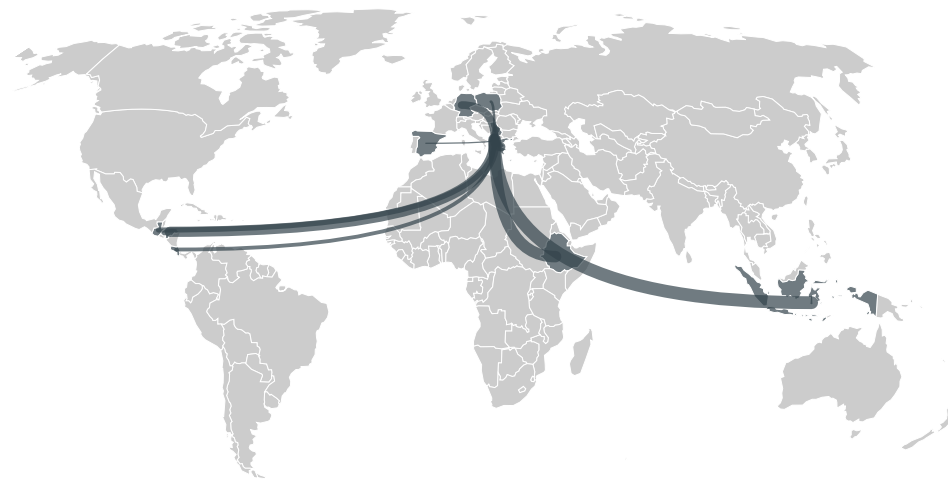

trase

ALBANIA (importer)

ACTIVITY	COMMODITY	YEAR
Importer	Coffee	2016

POPULATION	GDP	SURFACE AREA
2,876,101	11,861,200,797.5	28,750

AGRICULTURAL LAND AREA	FORESTED LAND AREA
11,817	7,705.4

ALBANIA is the world's 139th largest country by area, 137th largest by population size and is the world's 129th largest economy (by GDP). Forests make up 27% of its area, and agriculture 41%. It's placement in the Human Development Index is 0.788. ALBANIA is a signatory to NYDF ENDORSER and ADP SIGNATORY.

TOP IMPORTS IN 2016

COMMODITY	WORLD IMPORT RANKING	PRODUCTION	IMPORTS	VALUE
SUGARCANE	102	0	457,881,350.6	32,257,084
CORN	80	379,714	75,111,911.9	20,215,743
CHICKEN	59	12,702	32,149,985.7	30,794,522
SOY	104	664	14,244,213.5	5,729,626
COFFEE	76	0	9,095,833.3	29,154,883
PORK	67	11,424	7,182,632.5	25,909,230
BEEF	109	38,880	3,167,854.8	6,239,263
PALM OIL	109	-	2,859,780	2,394,007
SHRIMP	45	0	1,870,995	9,012,364
COCOA	106	0	147,632	534,272

IMPORT TRAJECTORY OF ALBANIA

TOP EXPORT TRADERS OF COFFEE IN ALBANIA IN 2016

TOP EXPORT COUNTRIES OF COFFEE TO ALBANIA IN 2016

DEFORESTATION ALERTS IN COLOMBIA

There were **1,446** GLAD alerts reported in the week of the **18th of January 2021**. This was **unusually low** compared to the same week in previous years.