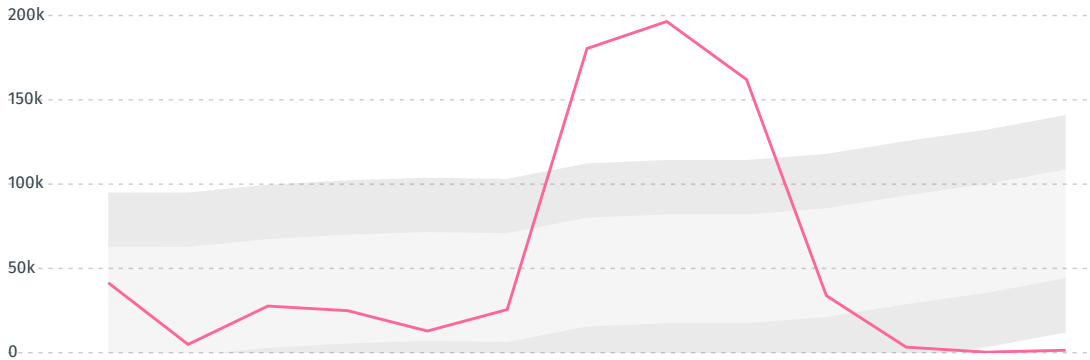

IMPORT TRAJECTORY OF ALBANIA

TOP EXPORT TRADERS OF COFFEE IN ALBANIA IN 2016

TOP EXPORT COUNTRIES OF COFFEE TO ALBANIA IN 2016

DEFORESTATION ALERTS IN COLOMBIA

There were **1,446** GLAD alerts reported in the week of the **18th of January 2021**. This was **unusually low** compared to the same week in previous years.