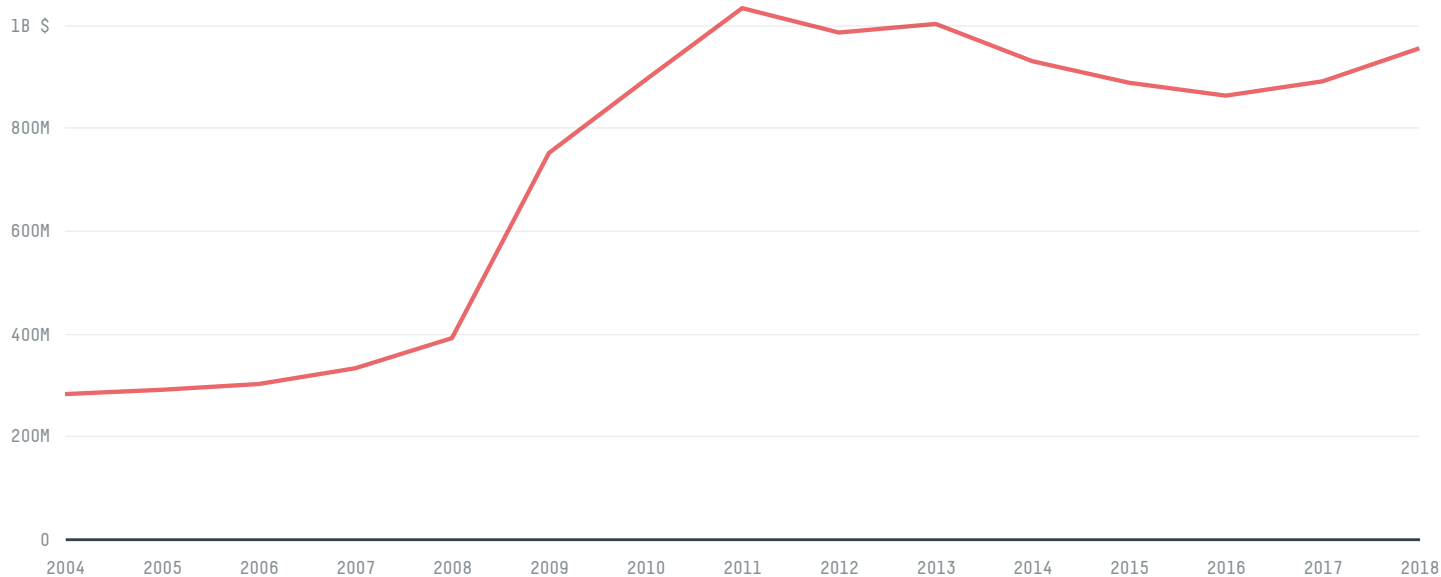

TOP IMPORTS IN 2016

COMMODITY	WORLD IMPORT RANKING	PRODUCTION	IMPORTS	VALUE
SUGARCANE	38	91	2,671,000,576.6	172,661,097
CORN	43	2,745	558,978,912	121,811,810
BEEF	47	45,719	37,933,101.9	418,508,128
WOOD PULP	60	-	33,065,962	18,759,236
COTTON	27	0	32,020,934.6	8,166,725
COFFEE	45	0	30,341,209.5	81,705,724
SOY	53	0	5,814,009	5,825,955
COCOA	67	0	2,333,055	9,398,079
PORK	63	619	1,898,211.3	6,215,209
SHRIMP	47	10	1,715,949	14,497,622
CHICKEN	117	125,242	5,195.2	5,162,815
PALM OIL	-	-	-	-

IMPORT TRAJECTORY OF LEBANON