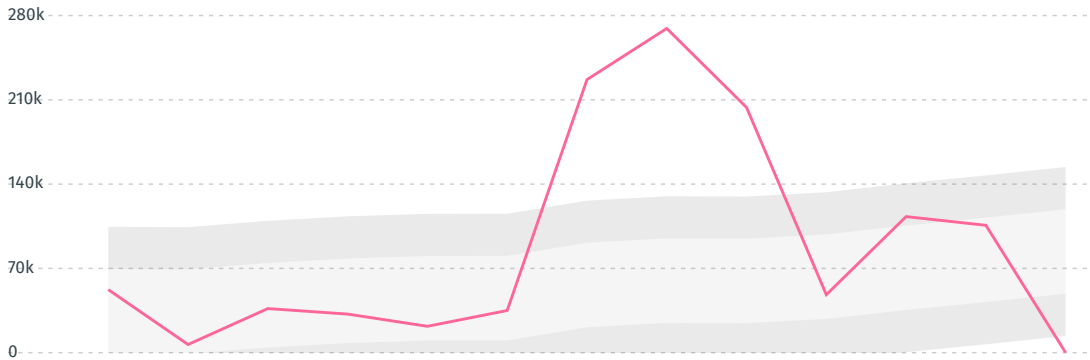

DEFORESTATION ALERTS IN COLOMBIA

There were **0** GLAD alerts reported in the week of the **18th of January 2021**. This was **unusually low** compared to the same week in previous years.

Caution: GLAD alerts from the last six months are preliminary. Revisions are made as unconfirmed alerts are removed from the data and alert totals are finalized six months after posting. Source: **Global Forest Watch**

Trase is a partnership between

In collaboration with

and many other organizations and individuals.

Donors

[Terms of Use](#) · [Privacy policy](#) · [Cookie policy](#) · [Contact us](#)