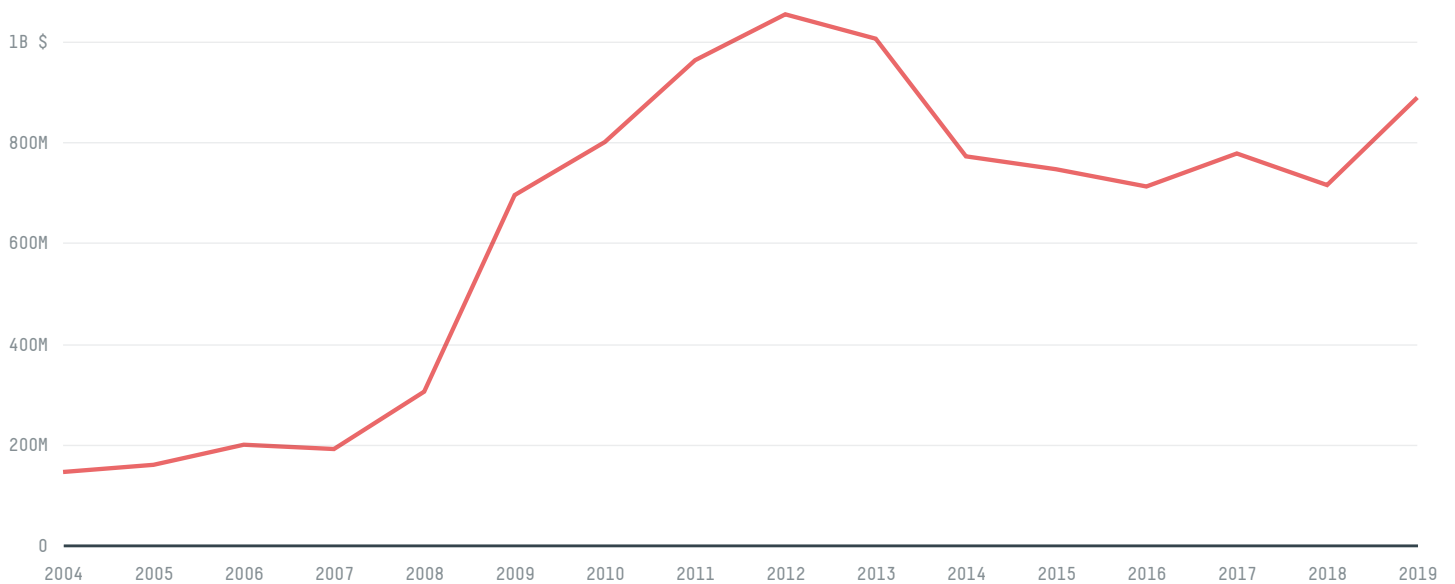

TOP IMPORTS IN 2016

COMMODITY	WORLD IMPORT RANKING	PRODUCTION	IMPORTS	VALUE
SUGARCANE	40	0	2,474,467,704.6	179,623,313
CORN	33	25,460	846,805,703.6	209,952,969
BEEF	39	29,552	52,762,728.2	200,109,284
WOOD PULP	56	-	41,133,447	25,535,856
SOY	26	0	18,903,505.6	16,603,746
COFFEE	55	0	16,546,608	59,927,736
COCOA	68	0	2,298,174	8,992,796
SHRIMP	66	0	602,269	6,188,048
PORK	123	0	68,849.1	359,228
PALM OIL	-	-	-	-
CHICKEN	1	191,517	-	4,270,370

IMPORT TRAJECTORY OF JORDAN