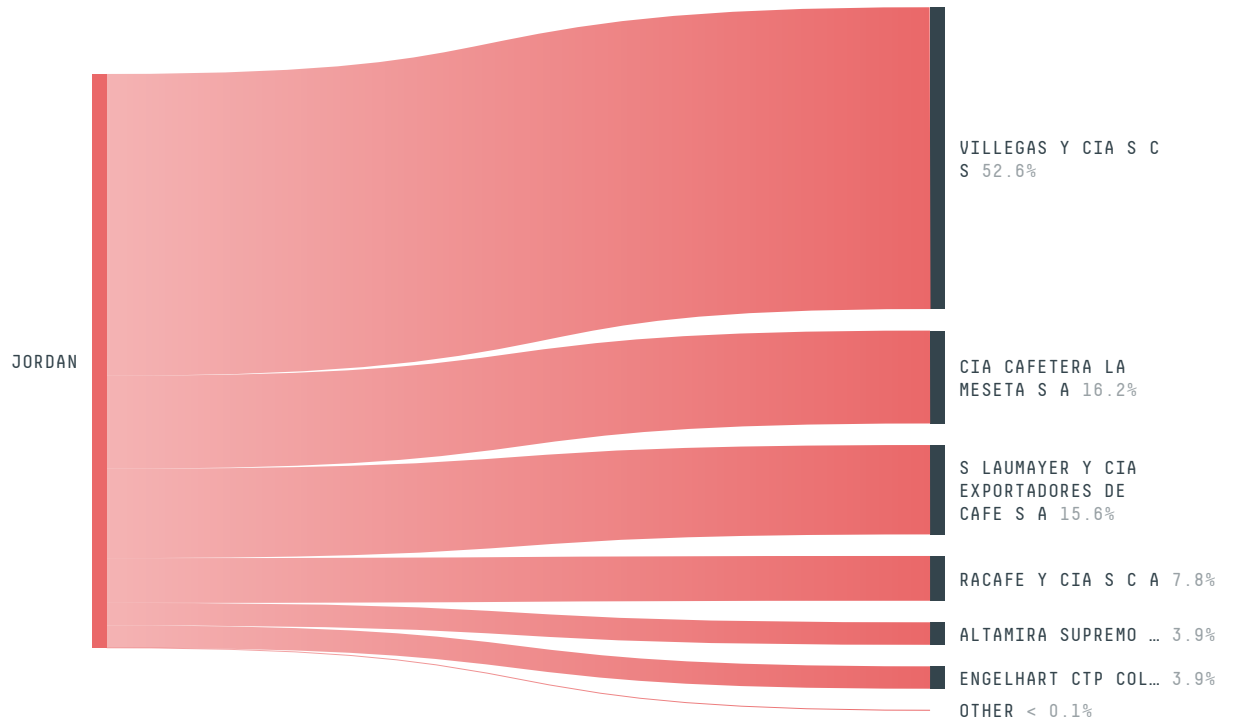

trase

JORDAN (importer)

ACTIVITY	COMMODITY	YEAR
Importer	Coffee	2016

POPULATION	GDP	LAND AREA
9,551,467	39,892,551,148.8	88,780

AGRICULTURAL LAND AREA	FORESTED LAND AREA
10,659.6	975

JORDAN is the world's 109th largest country by land mass, 91st largest by population size and is the world's 90th largest economy (by GDP). Forests make up 1% of its land mass and agricultural areas, 12%. It's placement in the Human Development Index is 0.722. JORDAN is a signatory to NYDF ENDORSER and ADP SIGNATORY.

TOP IMPORTS IN 2016

COMMODITY	WORLD IMPORT RANKING	PRODUCTION	IMPORTS	VALUE
SUGARCANE	40	0	2,474,467,704.6	179,623,313
CORN	33	25,460	846,805,703.6	209,952,969
BEEF	39	29,552	52,762,728.2	200,109,284
WOOD PULP	56	-	41,133,447	25,535,856
SOY	26	0	18,903,505.6	16,603,746
COFFEE	55	0	16,546,608	59,927,736
COCOA	68	0	2,298,174	8,992,796
SHRIMP	66	0	602,269	6,188,048
PORK	123	0	68,849.1	359,228
PALM OIL	-	-	-	-
CHICKEN	1	191,517	-	4,270,370

IMPORT TRAJECTORY OF JORDAN

TOP EXPORT TRADERS OF COFFEE IN JORDAN IN 2016

TOP EXPORT COUNTRIES OF COFFEE TO JORDAN IN 2016

YEMEN	22.4%
CZECH REPUBLIC	20.8%
CHINA (MAINLAND)	11%
BELGIUM	11%
AUSTRIA	10.5%
TURKEY	9.5%
ECUADOR	8.9%
PHILIPPINES	2.5%
MEXICO	2.3%
NORWAY	1.3%