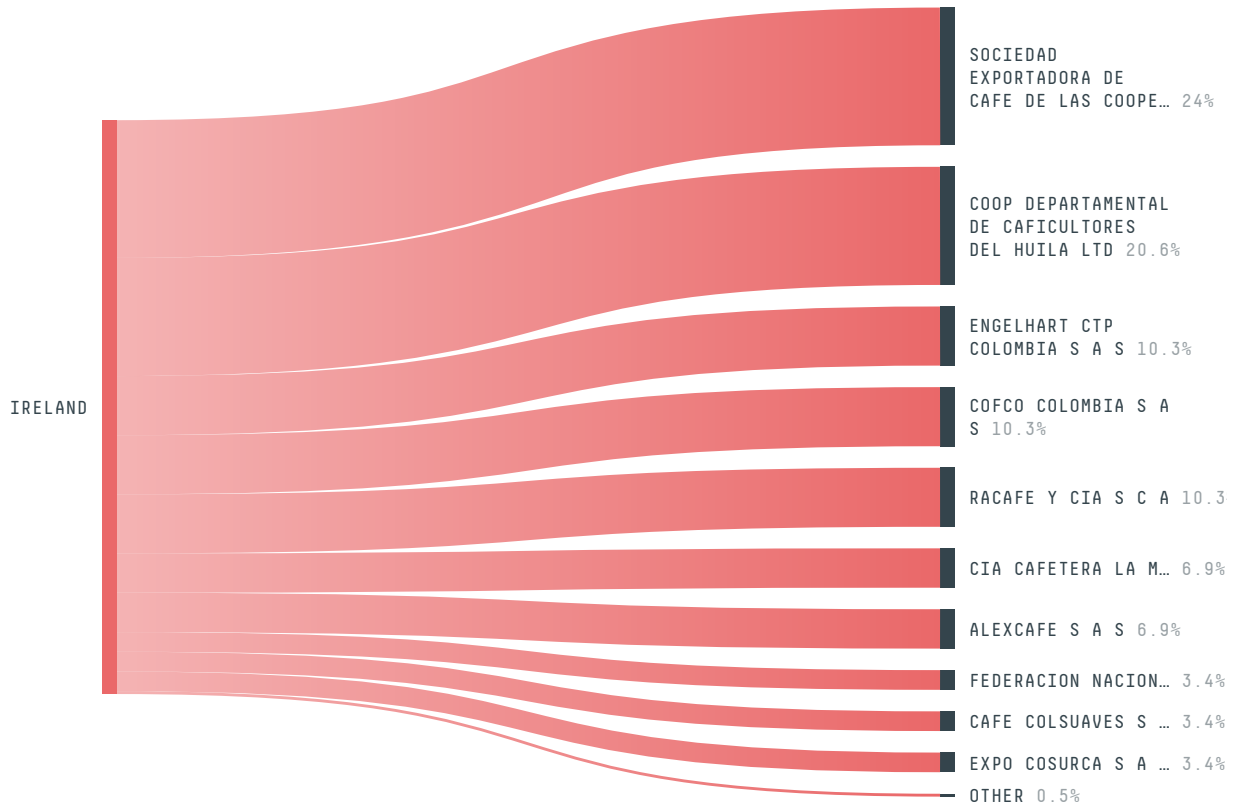

TOP EXPORT TRADERS OF COFFEE IN IRELAND IN 2016