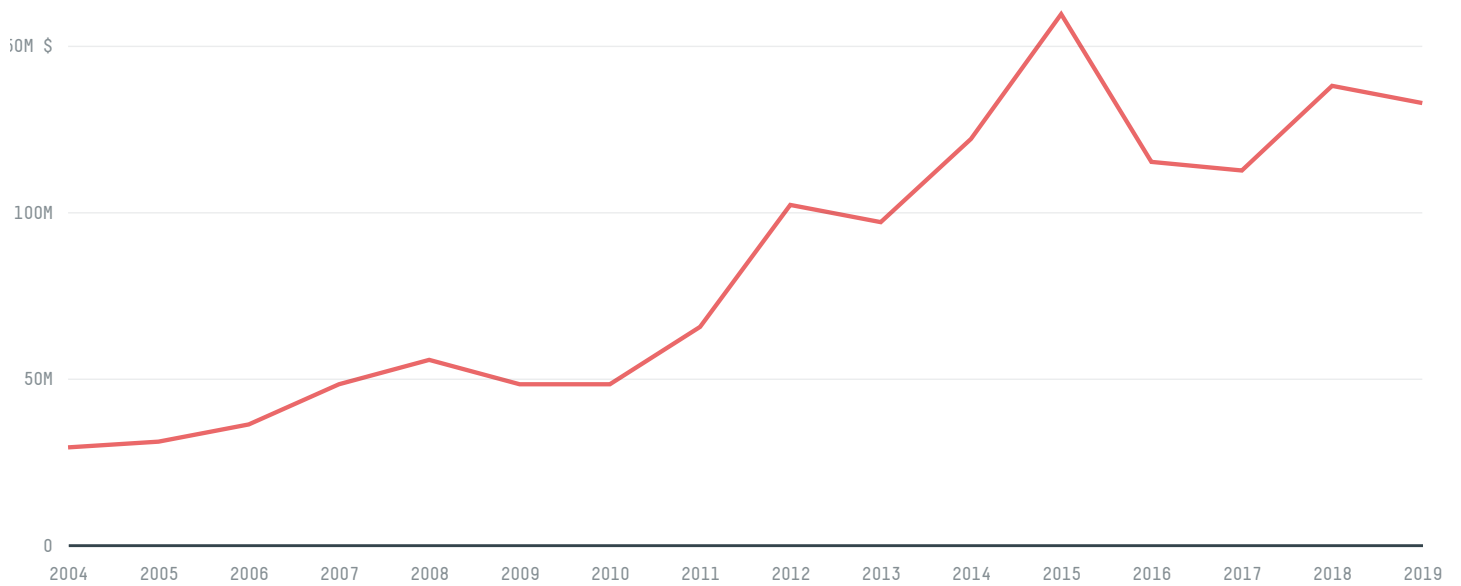

IMPORT TRAJECTORY OF ICELAND