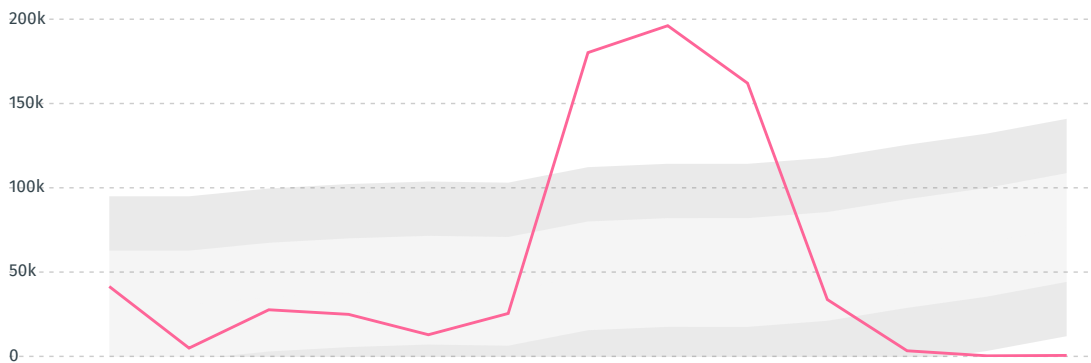

BULGARIA 3.4%

CHINA (HONG KONG)
1.1%

INDIA 1.1%

DEFORESTATION ALERTS IN COLOMBIA

There were **562** GLAD alerts reported in the week of the **18th of January 2021**. This was **unusually low** compared to the same week in previous years.