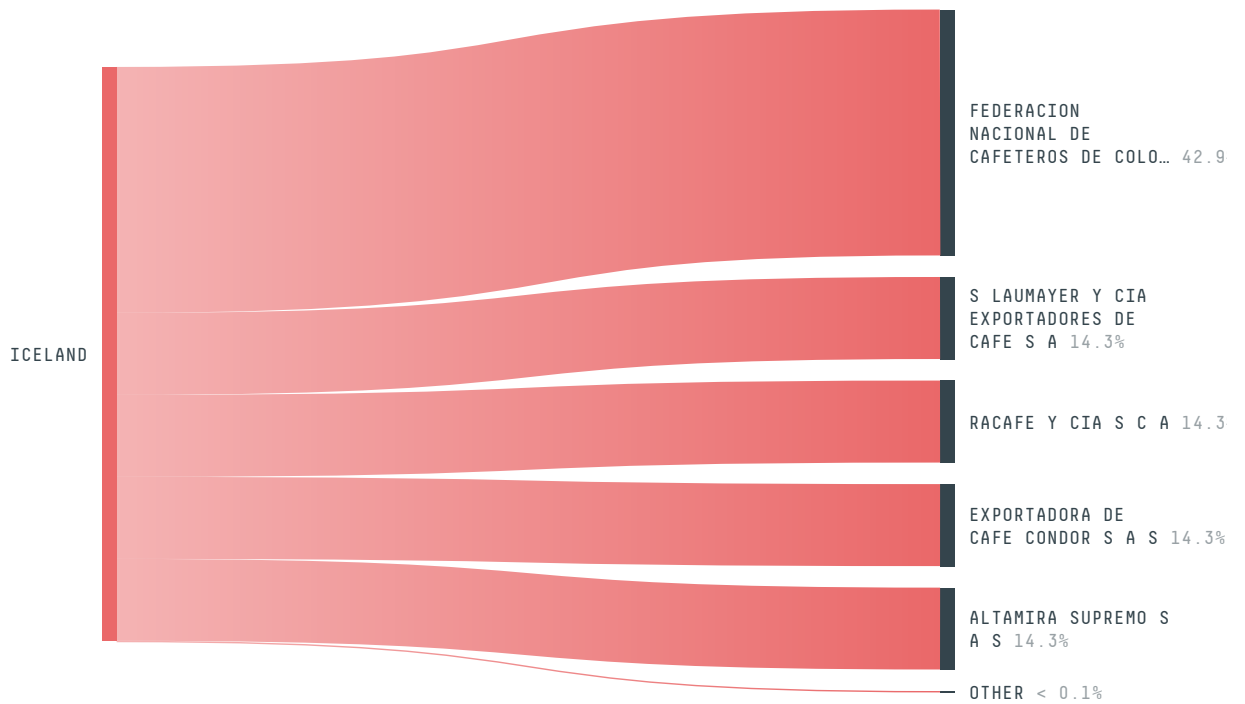

TOP EXPORT TRADERS OF COFFEE IN ICELAND IN 2016