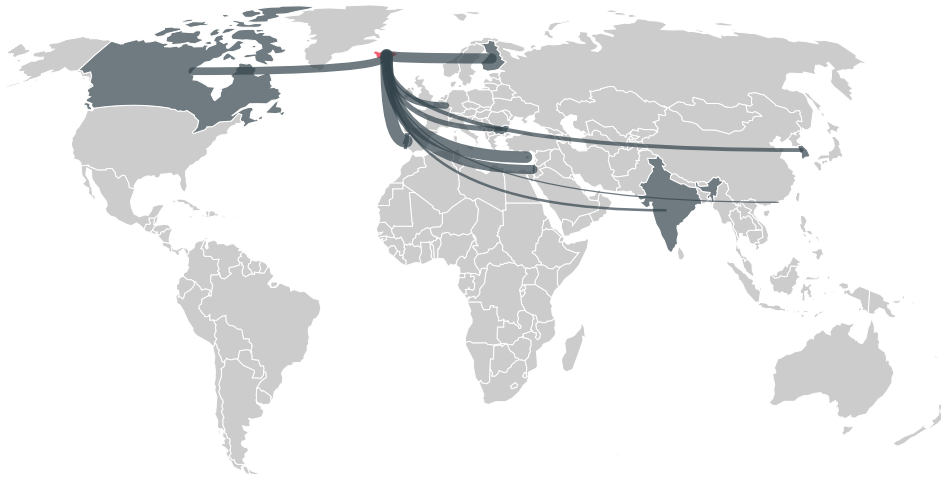

TOP EXPORT COUNTRIES OF COFFEE TO ICELAND IN 2016

PORTUGAL 33.1%

CYPRUS 29.5%

FINLAND 9.1%

ISRAEL 7.9%

CANADA 6.8%

LUXEMBOURG 4.5%

SOUTH KOREA 3.4%

BULGARIA 3.4%

CHINA (HONG KONG)
1.1%

INDIA 1.1%

DEFORESTATION ALERTS IN COLOMBIA

There were **562** GLAD alerts reported in the week of the **18th of January 2021**. This was **unusually low** compared to the same week in previous years.