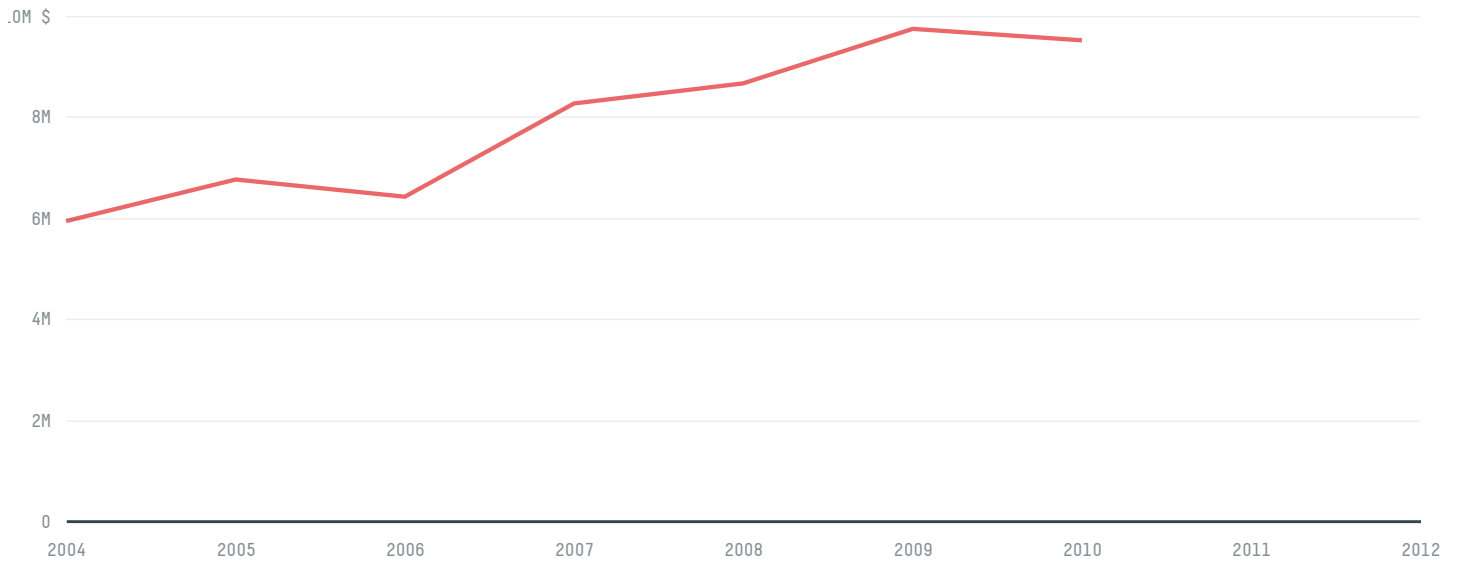

IMPORT TRAJECTORY OF DOMINICA ISLAND