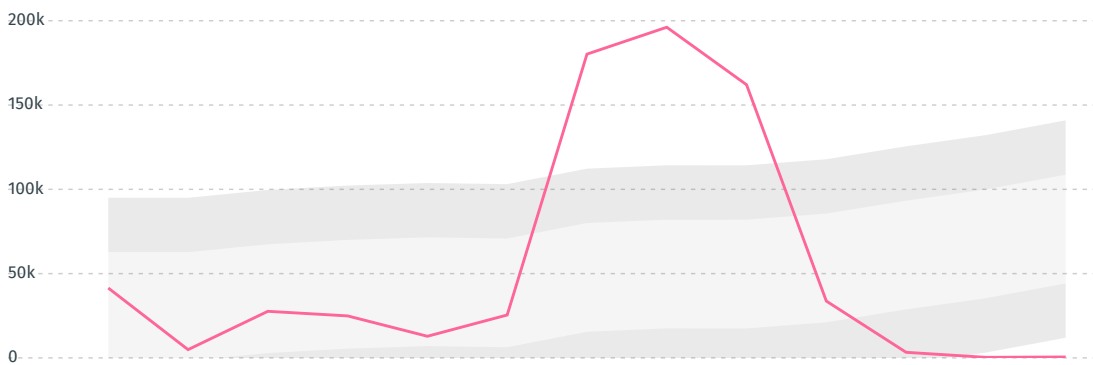

Caution: GLAD alerts from the last six months are preliminary. Revisions are made as unconfirmed alerts are removed from the data and alert totals are finalized six months after posting. Source: **Global Forest Watch**