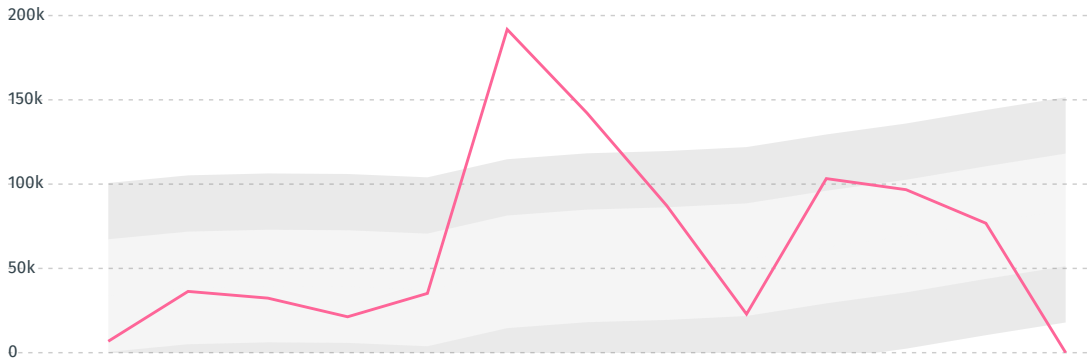

DEFORESTATION ALERTS IN COLOMBIA

There were **0** GLAD alerts reported in the week of the **25th of January 2021**. This was **unusually low** compared to the same week in previous years.

Caution: GLAD alerts from the last six months are preliminary. Revisions are made as unconfirmed alerts are removed from the data and alert totals are finalized six months after posting. Source: **Global Forest Watch**

Trase is a partnership between

In collaboration with

and many other organizations and individuals.

Donors

[Terms of Use](#) · [Privacy policy](#) · [Cookie policy](#) · [Contact us](#)