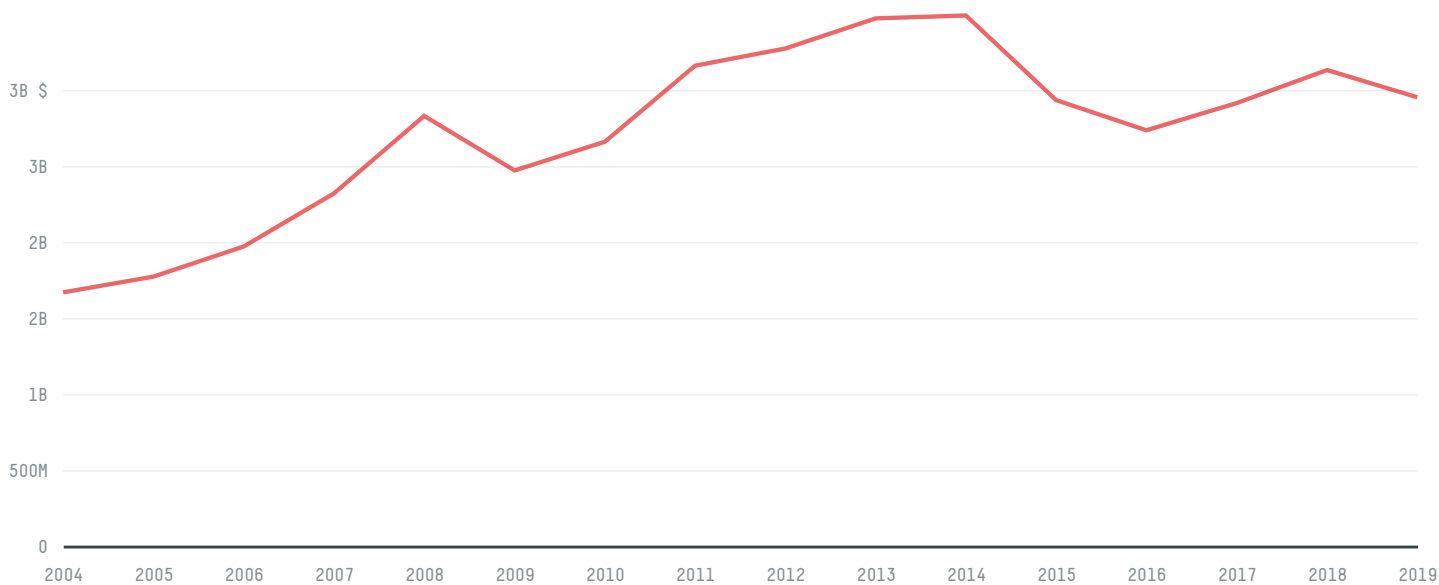

TOP IMPORTS IN 2016

COMMODITY	WORLD IMPORT RANKING	PRODUCTION	IMPORTS	VALUE
SUGARCANE	53	0	2,147,544,802	120,330,987
SOY	26	0	1,745,817,591.7	690,063,037
CORN	56	43,800	198,015,491.9	79,206,131
PALM OIL	34	-	181,928,720.5	134,568,931
BEEF	23	129,340	146,064,691.3	616,277,000
PORK	25	1,579,405	143,510,202.4	388,338,720
CHICKEN	39	154,109	83,135,177.6	212,582,657
COFFEE	33	0	52,130,251.5	226,340,146
SHRIMP	7	0	50,905,099	237,951,734
COCOA	56	0	6,123,741	23,730,169

IMPORT TRAJECTORY OF DENMARK