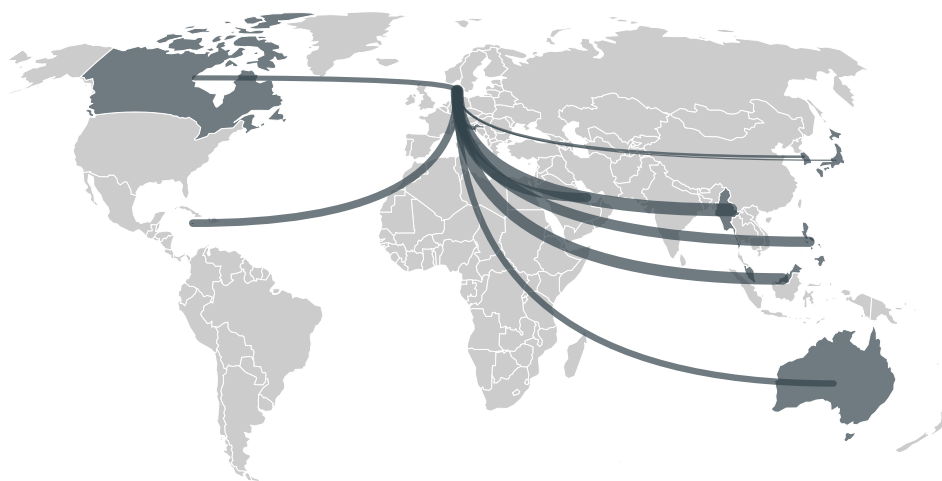

trase

DENMARK (importer)

ACTIVITY	COMMODITY	YEAR
Importer	Coffee	2016

POPULATION	GDP	SURFACE AREA
5,728,010	313,115,929,314.3	42,920

AGRICULTURAL LAND AREA	FORESTED LAND AREA
26,040	6,172.2

DENMARK is the world's 129th largest country by area, 112th largest by population size and is the world's 36th largest economy (by GDP). Forests make up 14% of its area, and agriculture 61%. It's placement in the Human Development Index is 0.928. DENMARK is a signatory to NYDF ENDORSER and ADP SIGNATORY.

TOP IMPORTS IN 2016

COMMODITY	WORLD IMPORT RANKING	PRODUCTION	IMPORTS	VALUE
SUGARCANE	53	0	2,147,544,802	120,330,987
SOY	26	0	1,745,817,591.7	690,063,037
CORN	56	43,800	198,015,491.9	79,206,131
PALM OIL	34	-	181,928,720.5	134,568,931
BEEF	23	129,340	146,064,691.3	616,277,000
PORK	25	1,579,405	143,510,202.4	388,338,720
CHICKEN	39	154,109	83,135,177.6	212,582,657
COFFEE	33	0	52,130,251.5	226,340,146
SHRIMP	7	0	50,905,099	237,951,734
COCOA	56	0	6,123,741	23,730,169

IMPORT TRAJECTORY OF DENMARK

TOP EXPORT TRADERS OF COFFEE IN DENMARK IN 2016

TOP EXPORT COUNTRIES OF COFFEE TO DENMARK IN 2016

MYANMAR	39.1%
MALAYSIA	20%
PHILIPPINES	13.7%
QATAR	10%
JAMAICA	6%
AUSTRALIA	4%
CANADA	3.2%
CROATIA	2.8%
SOUTH KOREA	0.8%
JAPAN	0.4%