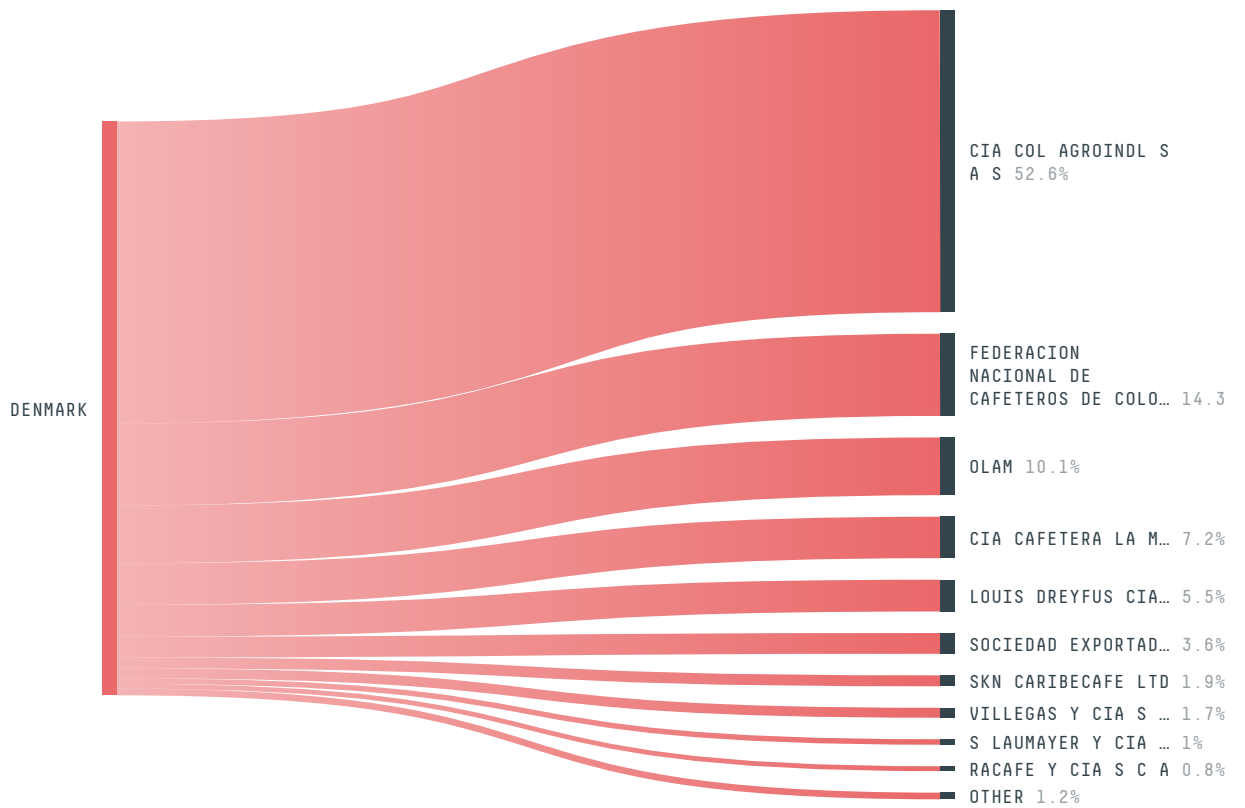

trase

DENMARK (importer)

ACTIVITY	COMMODITY	YEAR
Importer	Coffee	2016

POPULATION	GDP	SURFACE AREA
5,728,010	313,115,929,314.3	42,920

AGRICULTURAL LAND AREA	FORESTED LAND AREA
26,040	6,172.2

DENMARK is the world's 129th largest country by area, 112th largest by population size and is the world's 36th largest economy (by GDP). Forests make up 14% of its area, and agriculture 61%. It's placement in the Human Development Index is 0.928. DENMARK is a signatory to NYDF ENDORSER and ADP SIGNATORY.

TOP IMPORTS IN 2016

COMMODITY	WORLD IMPORT RANKING	PRODUCTION	IMPORTS	VALUE
SUGARCANE	53	0	2,147,544,802	120,330,987
SOY	26	0	1,745,817,591.7	690,063,037
CORN	56	43,800	198,015,491.9	79,206,131
PALM OIL	34	-	181,928,720.5	134,568,931
BEEF	23	129,340	146,064,691.3	616,277,000
PORK	25	1,579,405	143,510,202.4	388,338,720
CHICKEN	39	154,109	83,135,177.6	212,582,657
COFFEE	33	0	52,130,251.5	226,340,146
SHRIMP	7	0	50,905,099	237,951,734
COCOA	56	0	6,123,741	23,730,169

IMPORT TRAJECTORY OF DENMARK

TOP EXPORT TRADERS OF COFFEE IN DENMARK IN 2016

TOP EXPORT COUNTRIES OF COFFEE TO DENMARK IN 2016

MYANMAR	39.1%
MALAYSIA	20%
PHILIPPINES	13.7%
QATAR	10%
JAMAICA	6%
AUSTRALIA	4%
CANADA	3.2%
CROATIA	2.8%
SOUTH KOREA	0.8%
JAPAN	0.4%