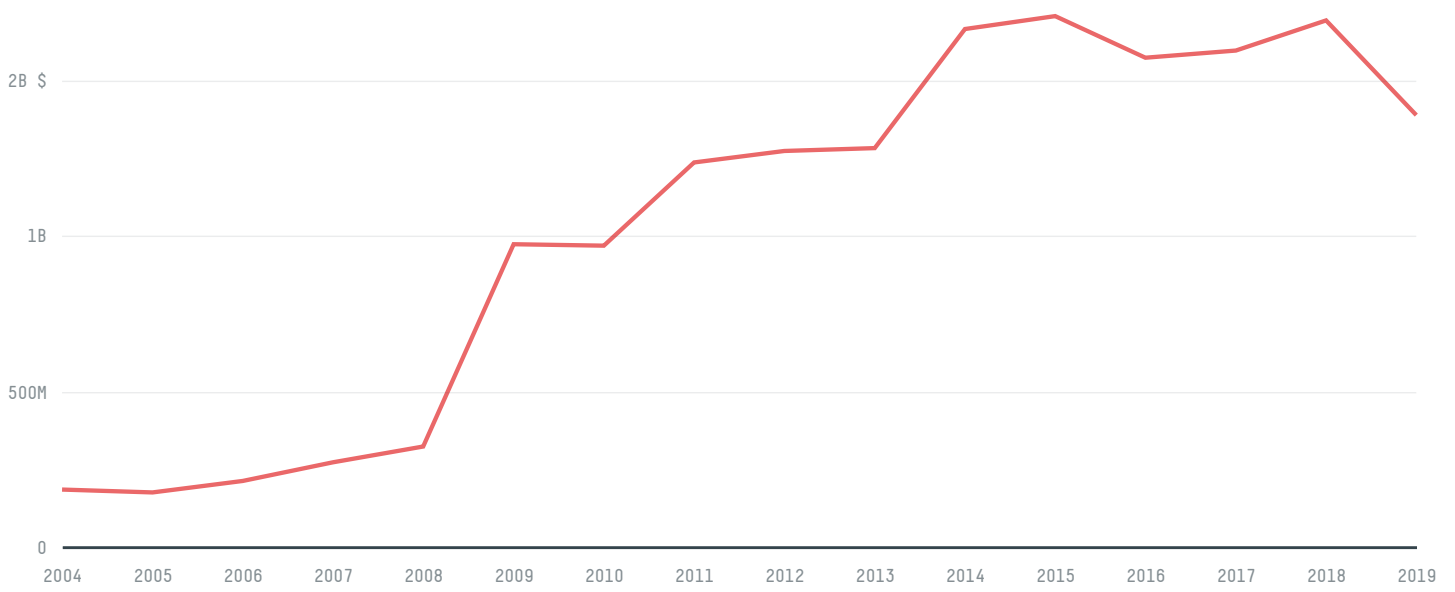

IMPORT TRAJECTORY OF CZECH REPUBLIC