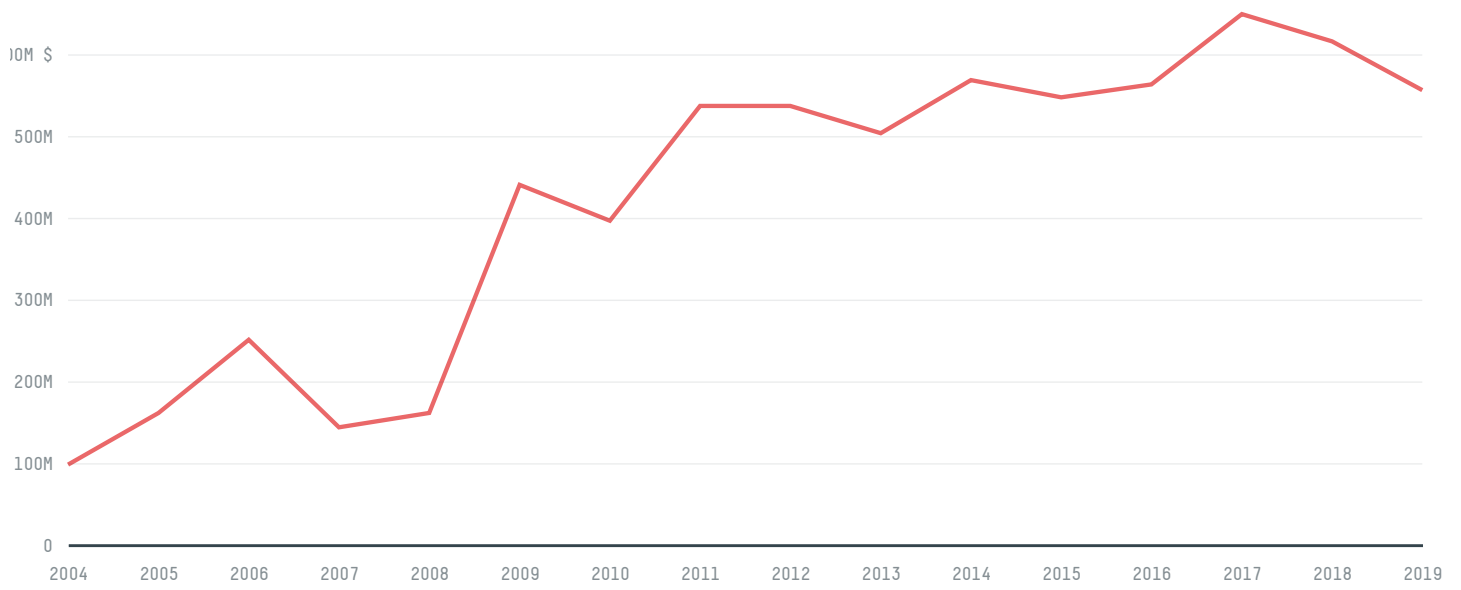

IMPORT TRAJECTORY OF CROATIA