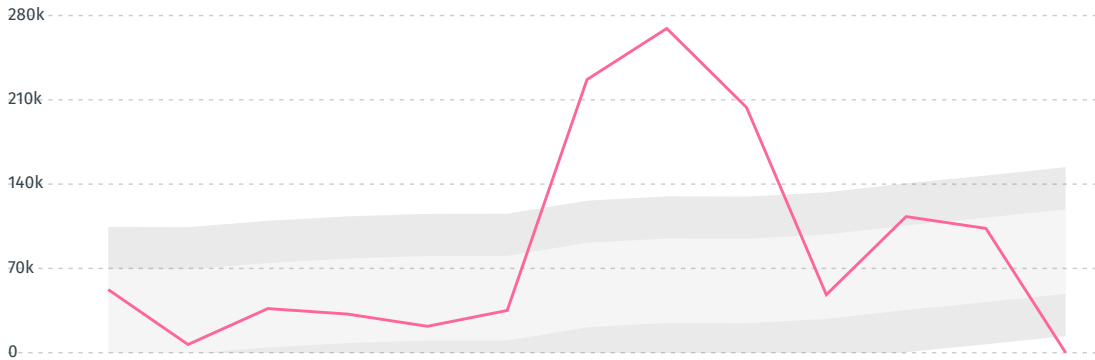

I AGREE

IMPORT TRAJECTORY OF CROATIA

TOP EXPORT TRADERS OF COFFEE IN CROATIA IN 2013

DEFORESTATION ALERTS IN COLOMBIA

There were **0** GLAD alerts reported in the week of the **18th of January 2021**. This was **unusually low** compared to the same week in previous years.