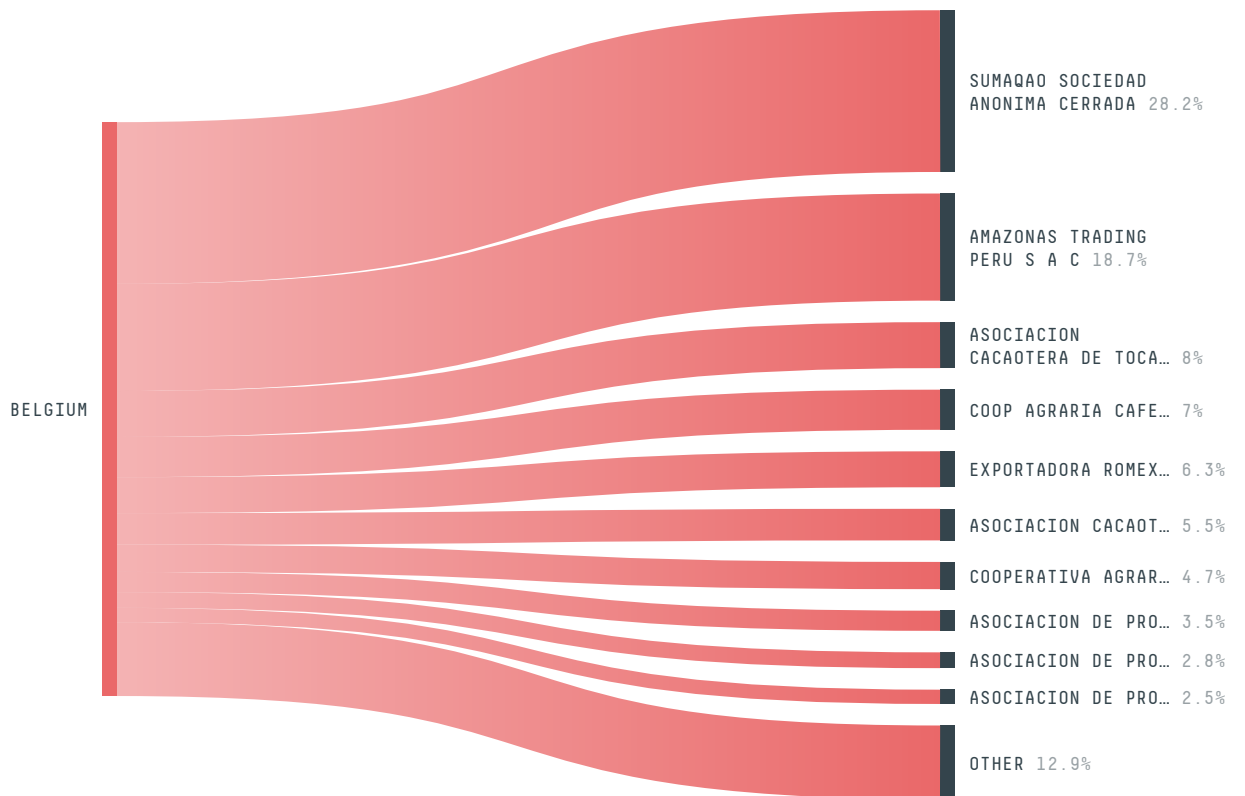

TOP EXPORT TRADERS OF COCOA IN BELGIUM IN 2018