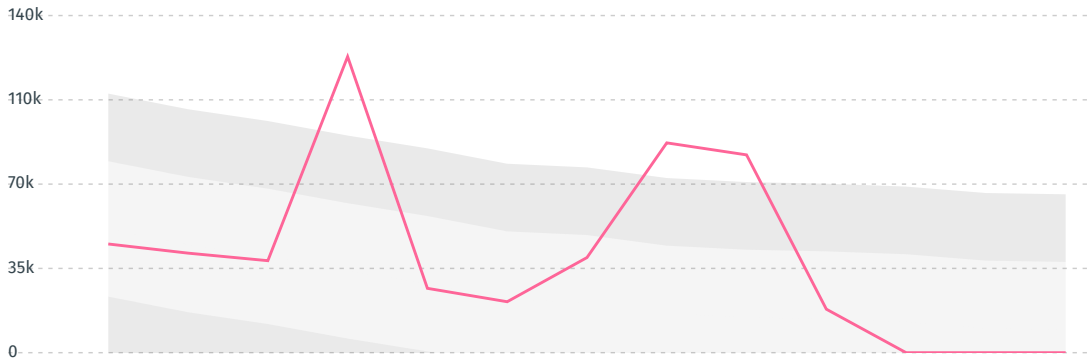

PHILIPPINES 3.3%

SAUDI ARABIA 0.9%

BELIZE 0.5%

ALBANIA 0.5%

AUSTRALIA 0.5%

DEFORESTATION ALERTS IN PERU

There were **0** GLAD alerts reported in the week of the **18th of January 2021**. This was **normal** compared to the same week in previous years.