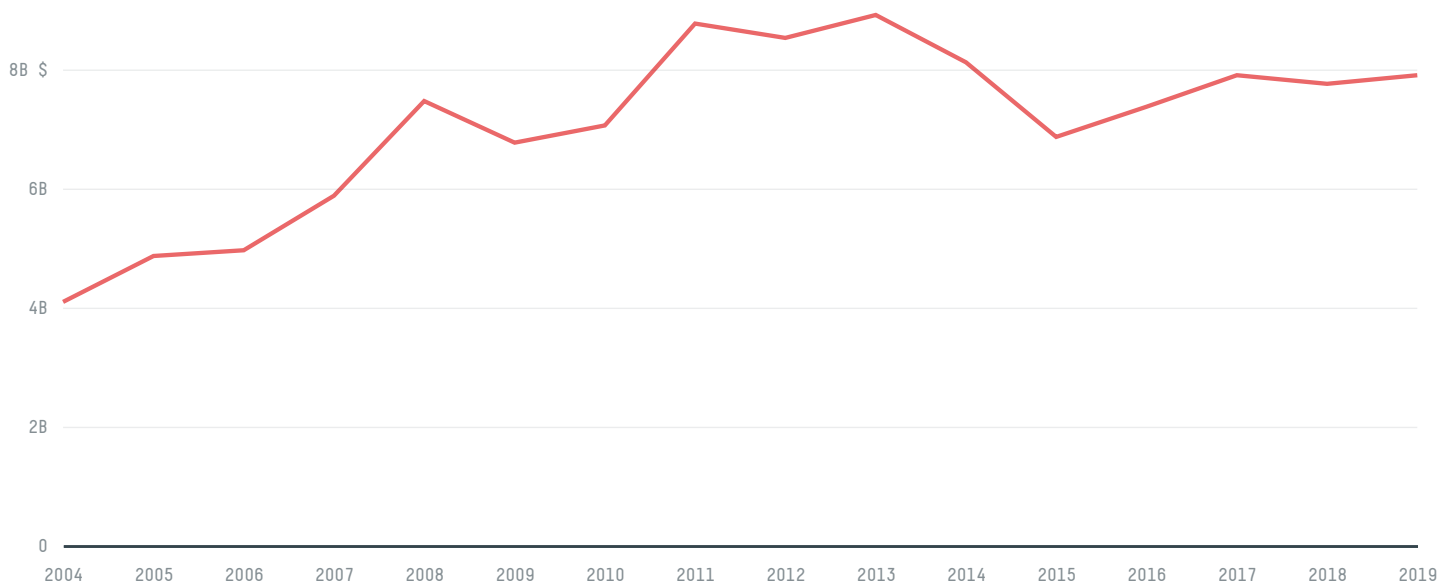

TOP IMPORTS IN 2018

COMMODITY	WORLD IMPORT RANKING	PRODUCTION	IMPORTS	VALUE
SUGARCANE	15	0	10,260,768,898.2	594,616,688
CORN	17	442,995	2,145,335,715	505,579,557
SOY	23	0	2,048,773,467.9	820,651,451
PALM OIL	18	-	525,412,557.9	416,331,664
COCOA	4	0	458,722,131	1,564,976,998
CHICKEN	13	461,606	354,879,138.5	752,048,812
COFFEE	6	0	344,559,606.3	1,151,472,282
PORK	16	1,073,121	237,003,318.2	630,752,747
BEEF	29	277,311	121,572,043.1	686,318,392
WOOD PULP	14	-	109,407,296	110,981,604
SHRIMP	14	0	40,153,706	466,079,391
PALM KERNEL	16	-	34,264,244	51,994,421
COTTON	43	0	7,102,007.7	12,447,784

IMPORT TRAJECTORY OF BELGIUM