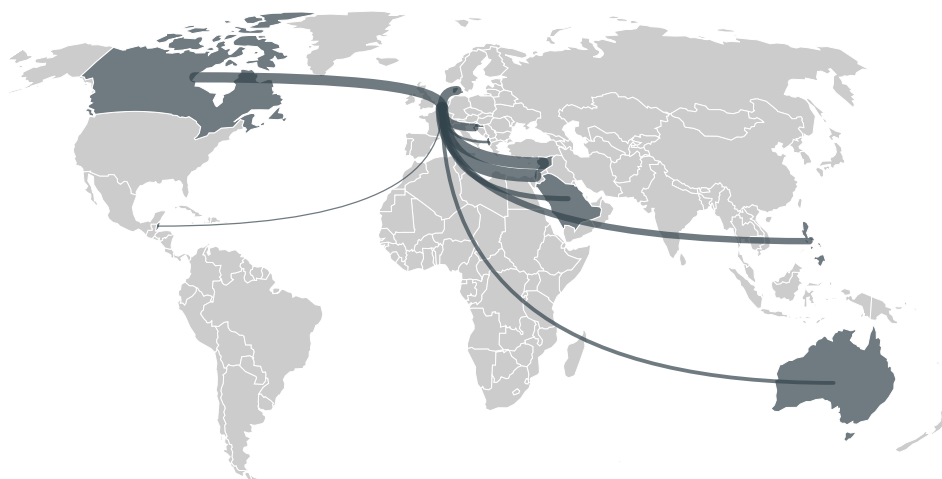

trase

BELGIUM (importer)

ACTIVITY	COMMODITY	YEAR
Importer	Cocoa	2018

POPULATION	GDP	SURFACE AREA
11,427,054	543,734,366,831.2	30,530

AGRICULTURAL LAND AREA	FORESTED LAND AREA
13,508	6,838.4

BELGIUM is the world's 135th largest country by area, 78th largest by population size and is the world's 23rd largest economy (by GDP). Forests make up 22% of its area, and agriculture 44%. It's placement in the Human Development Index is 0.919. BELGIUM is a signatory to NYDF ENDORSER and ADP SIGNATORY.

TOP IMPORTS IN 2018

COMMODITY	WORLD IMPORT RANKING	PRODUCTION	IMPORTS	VALUE
SUGARCANE	15	0	10,260,768,898.2	594,616,688
CORN	17	442,995	2,145,335,715	505,579,557
SOY	23	0	2,048,773,467.9	820,651,451
PALM OIL	18	-	525,412,557.9	416,331,664
COCOA	4	0	458,722,131	1,564,976,998
CHICKEN	13	461,606	354,879,138.5	752,048,812
COFFEE	6	0	344,559,606.3	1,151,472,282
PORK	16	1,073,121	237,003,318.2	630,752,747
BEEF	29	277,311	121,572,043.1	686,318,392
WOOD PULP	14	-	109,407,296	110,981,604
SHRIMP	14	0	40,153,706	466,079,391
PALM KERNEL	16	-	34,264,244	51,994,421
COTTON	43	0	7,102,007.7	12,447,784

IMPORT TRAJECTORY OF BELGIUM

TOP EXPORT TRADERS OF COCOA IN BELGIUM IN 2018

TOP EXPORT COUNTRIES OF COCOA TO BELGIUM IN 2018

ISRAEL 27%

SYRIA 23.3%

CANADA 18.2%

DENMARK 14.7%

CROATIA 11.2%