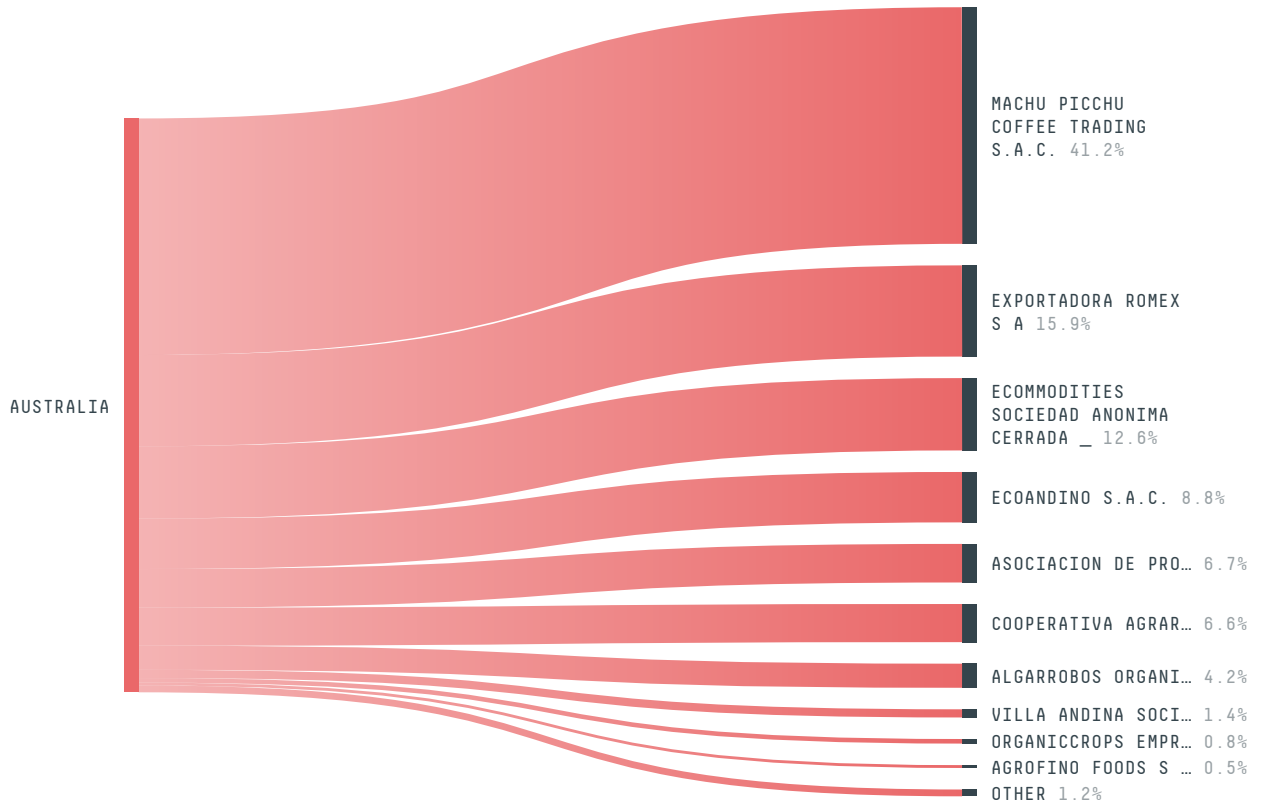

trase

AUSTRALIA (importer)

ACTIVITY	COMMODITY	YEAR
Importer	Cocoa	2018

POPULATION	GDP	SURFACE AREA
24,982,688	1,432,881,172,002.2	7,741,220

AGRICULTURAL LAND AREA	FORESTED LAND AREA
3,710,780	1,250,590

AUSTRALIA is the world's 6th largest country by area, 55th largest by population size and is the world's 13th largest economy (by GDP). Forests make up 16% of its area, and agriculture 4.8%. It's placement in the Human Development Index is 0.938. AUSTRALIA is a signatory to NYDF ENDORSER and ADP SIGNATORY.

TOP IMPORTS IN 2018

COMMODITY	WORLD IMPORT RANKING	PRODUCTION	IMPORTS	VALUE
SOY	33	63,000	909,297,997	361,989,853
PORK	20	417,426	168,324,404.1	525,290,660
SUGARCANE	110	33,506,830	165,096,270	20,722,026
PALM OIL	41	-	145,464,905.9	98,336,139
COFFEE	17	0	115,798,423.8	624,128,832
COCOA	21	0	54,016,665	218,902,367
WOOD PULP	22	-	51,115,216	46,169,966
CORN	104	387,240	29,957,041.6	23,596,725
BEEF	62	2,219,103	22,435,889.6	93,471,281
COTTON	30	2,500,000	17,745,819.2	16,261,049
SHRIMP	24	4,205.4	17,010,145	206,753,358
CHICKEN	84	1,193,467	13,144,010.9	46,334,084
PALM KERNEL	33	-	6,965,482	11,318,857

IMPORT TRAJECTORY OF AUSTRALIA

TOP EXPORT TRADERS OF COCOA IN AUSTRALIA IN 2018

TOP EXPORT COUNTRIES OF COCOA TO AUSTRALIA IN 2018

NICARAGUA	22.3%
JORDAN	17.9%
TANZANIA	17.3%
SAUDI ARABIA	16.8%
MEXICO	6.9%
INDIA	6.2%
VIETNAM	4.5%
PAKISTAN	4.3%
COLOMBIA	2.2%
VENEZUELA	1.6%