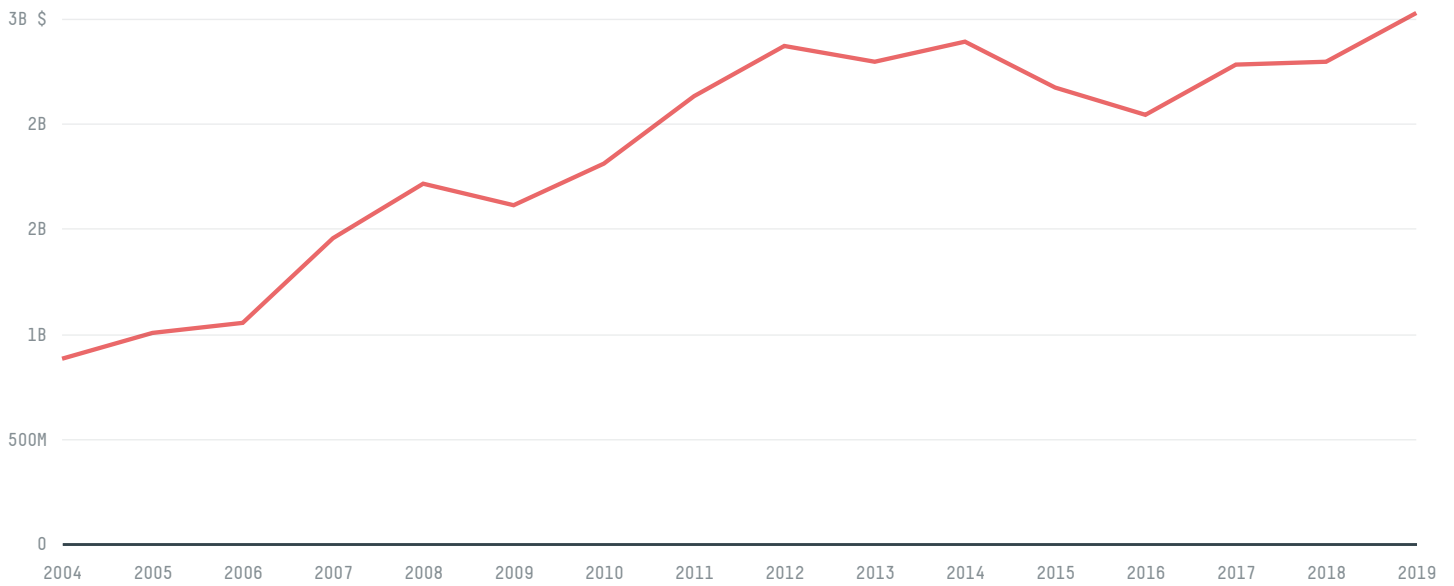

TOP IMPORTS IN 2018

COMMODITY	WORLD IMPORT RANKING	PRODUCTION	IMPORTS	VALUE
SOY	33	63,000	909,297,997	361,989,853
PORK	20	417,426	168,324,404.1	525,290,660
SUGARCANE	110	33,506,830	165,096,270	20,722,026
PALM OIL	41	-	145,464,905.9	98,336,139
COFFEE	17	0	115,798,423.8	624,128,832
COCOA	21	0	54,016,665	218,902,367
WOOD PULP	22	-	51,115,216	46,169,966
CORN	104	387,240	29,957,041.6	23,596,725
BEEF	62	2,219,103	22,435,889.6	93,471,281
COTTON	30	2,500,000	17,745,819.2	16,261,049
SHRIMP	24	4,205.4	17,010,145	206,753,358
CHICKEN	84	1,193,467	13,144,010.9	46,334,084
PALM KERNEL	33	-	6,965,482	11,318,857

IMPORT TRAJECTORY OF AUSTRALIA