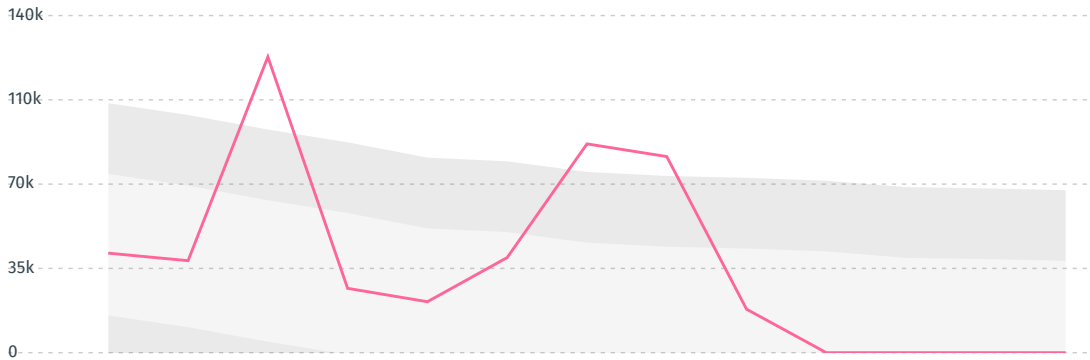

IMPORT TRAJECTORY OF AUSTRALIA

TOP EXPORT TRADERS OF COCOA IN AUSTRALIA IN 2018

TOP EXPORT COUNTRIES OF COCOA TO AUSTRALIA IN 2018

NICARAGUA	22.3%
JORDAN	17.9%
TANZANIA	17.3%
SAUDI ARABIA	16.8%
MEXICO	6.9%
INDIA	6.2%
VIETNAM	4.5%
PAKISTAN	4.3%
COLOMBIA	2.2%
VENEZUELA	1.6%

DEFORESTATION ALERTS IN PERU

There were **0** GLAD alerts reported in the week of the **25th of January 2021**. This was **normal** compared to the same week in previous years.

Caution: GLAD alerts from the last six months are preliminary. Revisions are made as unconfirmed alerts are removed from the data and alert totals are finalized six months after posting. Source: **Global Forest Watch**