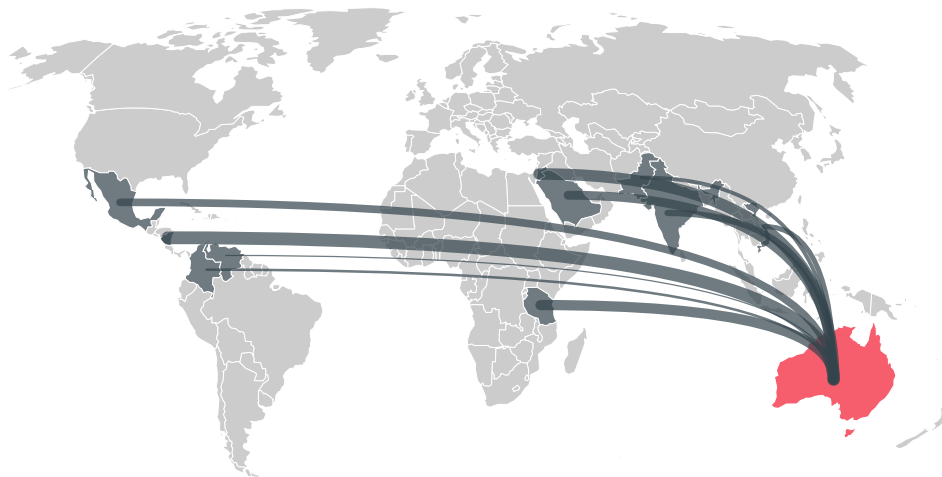

trase

AUSTRALIA (importer)

ACTIVITY	COMMODITY	YEAR
Importer	Cocoa	2018

POPULATION	GDP	SURFACE AREA
24,982,688	1,432,881,172,002.2	7,741,220

AGRICULTURAL LAND AREA	FORESTED LAND AREA
3,710,780	1,250,590

AUSTRALIA is the world's 6th largest country by area, 55th largest by population size and is the world's 13th largest economy (by GDP). Forests make up 16% of its area, and agriculture 4.8%. It's placement in the Human Development Index is 0.938. AUSTRALIA is a signatory to NYDF ENDORSER and ADP SIGNATORY.

TOP IMPORTS IN 2018

COMMODITY	WORLD IMPORT RANKING	PRODUCTION	IMPORTS	VALUE
SOY	33	63,000	909,297,997	361,989,853
PORK	20	417,426	168,324,404.1	525,290,660
SUGARCANE	110	33,506,830	165,096,270	20,722,026
PALM OIL	41	-	145,464,905.9	98,336,139
COFFEE	17	0	115,798,423.8	624,128,832
COCOA	21	0	54,016,665	218,902,367
WOOD PULP	22	-	51,115,216	46,169,966
CORN	104	387,240	29,957,041.6	23,596,725
BEEF	62	2,219,103	22,435,889.6	93,471,281
COTTON	30	2,500,000	17,745,819.2	16,261,049
SHRIMP	24	4,205.4	17,010,145	206,753,358
CHICKEN	84	1,193,467	13,144,010.9	46,334,084
PALM KERNEL	33	-	6,965,482	11,318,857

IMPORT TRAJECTORY OF AUSTRALIA

TOP EXPORT TRADERS OF COCOA IN AUSTRALIA IN 2018

TOP EXPORT COUNTRIES OF COCOA TO AUSTRALIA IN 2018

NICARAGUA	22.3%
JORDAN	17.9%
TANZANIA	17.3%
SAUDI ARABIA	16.8%
MEXICO	6.9%
INDIA	6.2%
VIETNAM	4.5%
PAKISTAN	4.3%
COLOMBIA	2.2%
VENEZUELA	1.6%