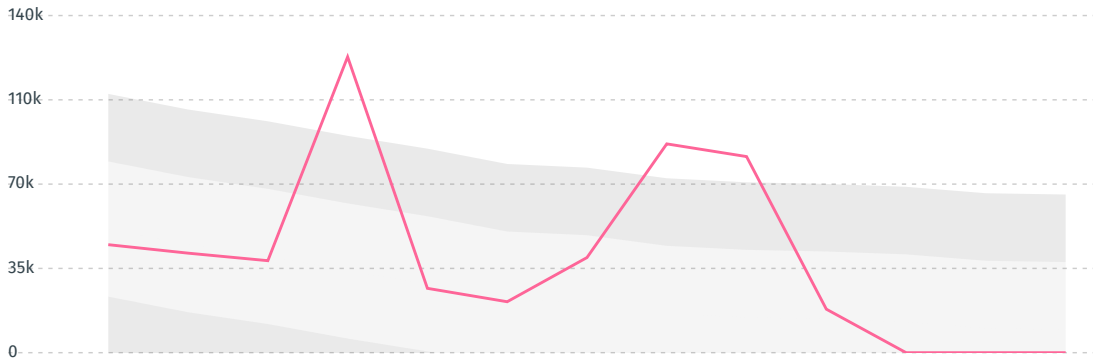

DEFORESTATION ALERTS IN PERU

There were **0** GLAD alerts reported in the week of the **18th of January 2021**. This was **normal** compared to the same week in previous years.

Caution: GLAD alerts from the last six months are preliminary. Revisions are made as unconfirmed alerts are removed from the data and alert totals are finalized six months after posting. Source: **Global Forest Watch**