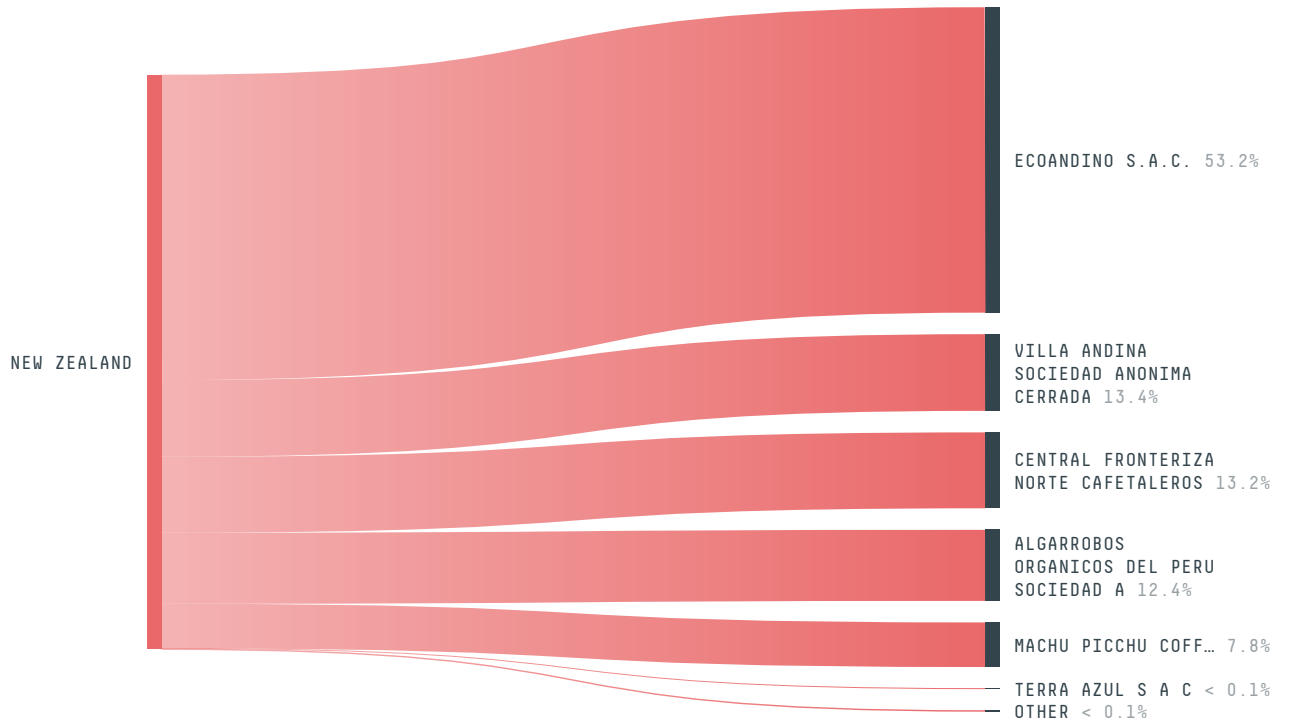

TOP EXPORT TRADERS OF COCOA IN NEW ZEALAND IN 2018