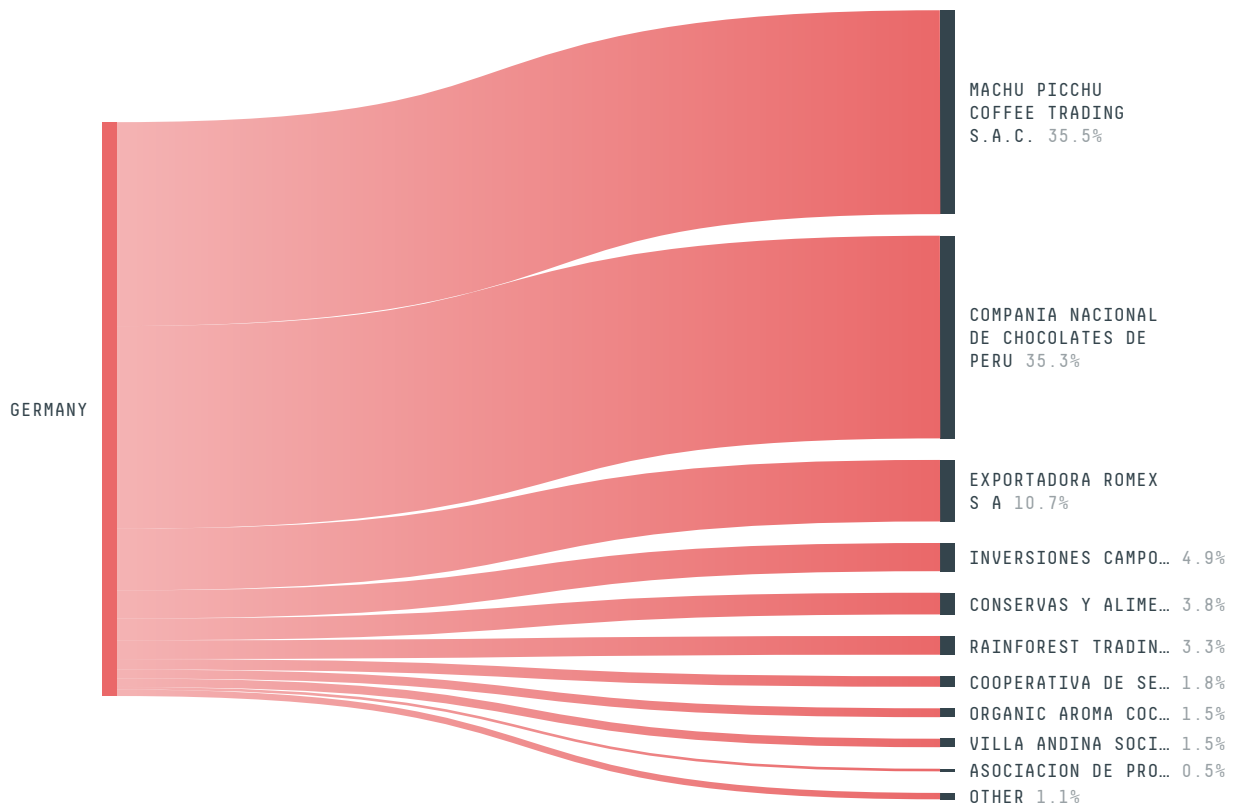

TOP EXPORT TRADERS OF COCOA IN GERMANY IN 2018