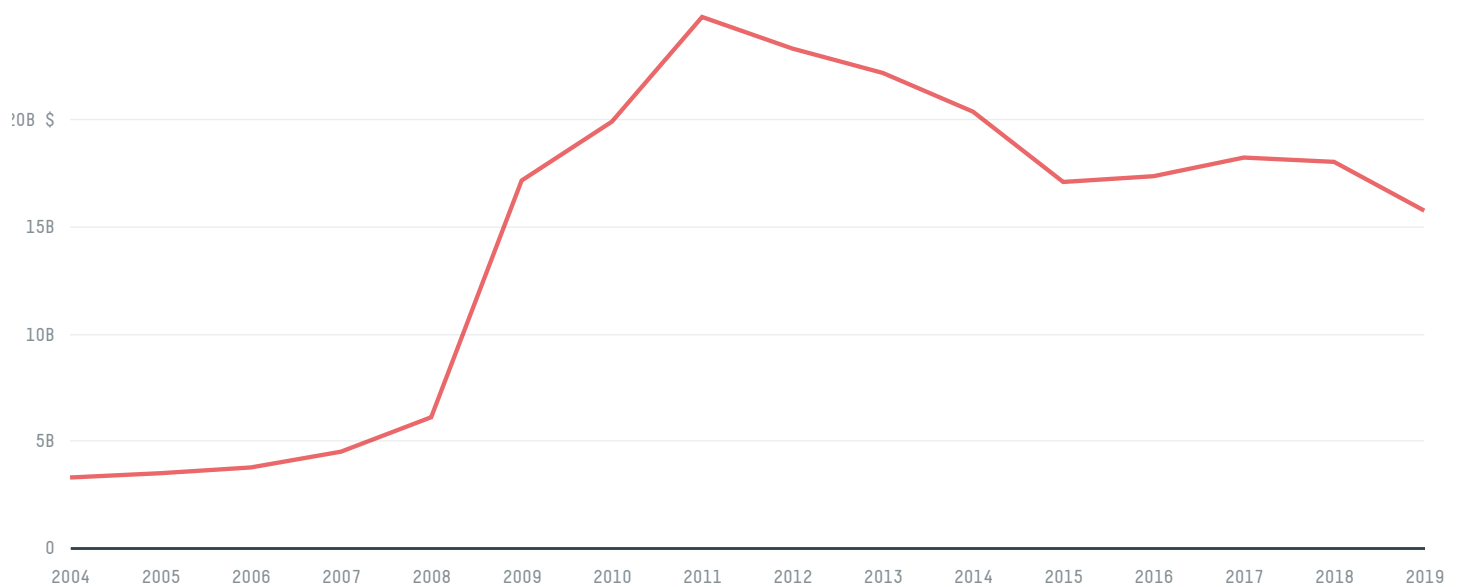

TOP IMPORTS IN 2018

COMMODITY	WORLD IMPORT RANKING	PRODUCTION	IMPORTS	VALUE
SUGARCANE	17	0	7,040,225,140.2	469,890,285
WOOD PULP	2	-	4,488,257,368	3,426,404,092
CORN	9	3,344,000	3,801,700,853.1	1,125,324,941
COFFEE	2	0	1,211,549,689	3,381,961,398
PORK	1	5,369,944	1,037,750,026.1	3,234,703,479
BEEF	6	1,123,452	621,939,468.7	3,153,505,347
COCOA	3	0	616,052,509	2,081,392,536
PALM KERNEL	2	-	368,950,037	433,802,649
CHICKEN	2	1,063,251	123,656,514.5	182,820,783
SHRIMP	16	0	38,263,590	422,882,452
COTTON	25	0	30,188,898.7	59,328,187
SOY	25	59,000	21,895,598	24,181,748
PALM OIL	-	-	-	-

IMPORT TRAJECTORY OF GERMANY