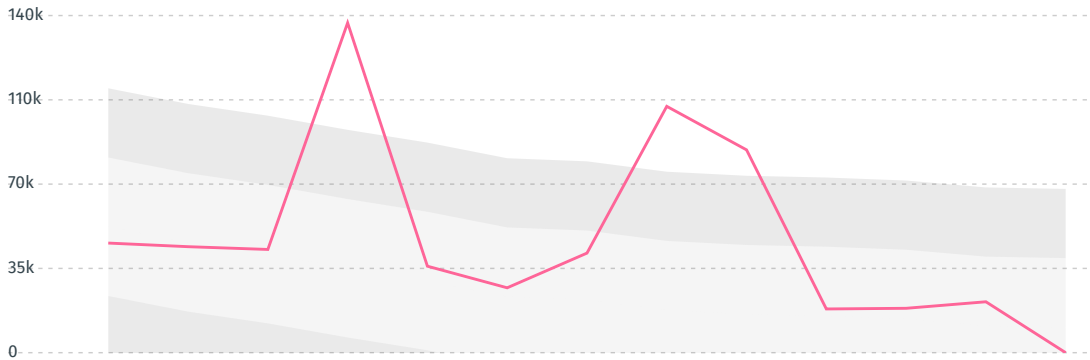

DEFORESTATION ALERTS IN PERU

There were **0** GLAD alerts reported in the week of the **18th of January 2021**. This was **normal** compared to the same week in previous years.

Caution: GLAD alerts from the last six months are preliminary. Revisions are made as unconfirmed alerts are removed from the data and alert totals are finalized six months after posting. Source: **Global Forest Watch**