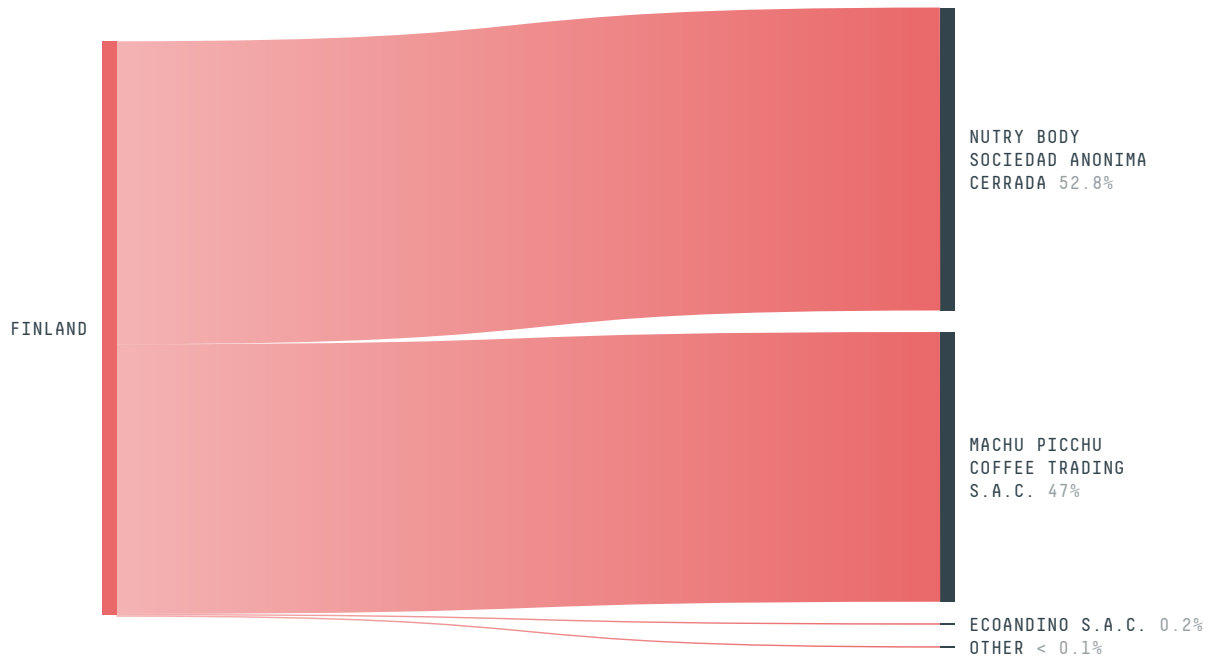

TOP EXPORT TRADERS OF COCOA IN FINLAND IN 2018