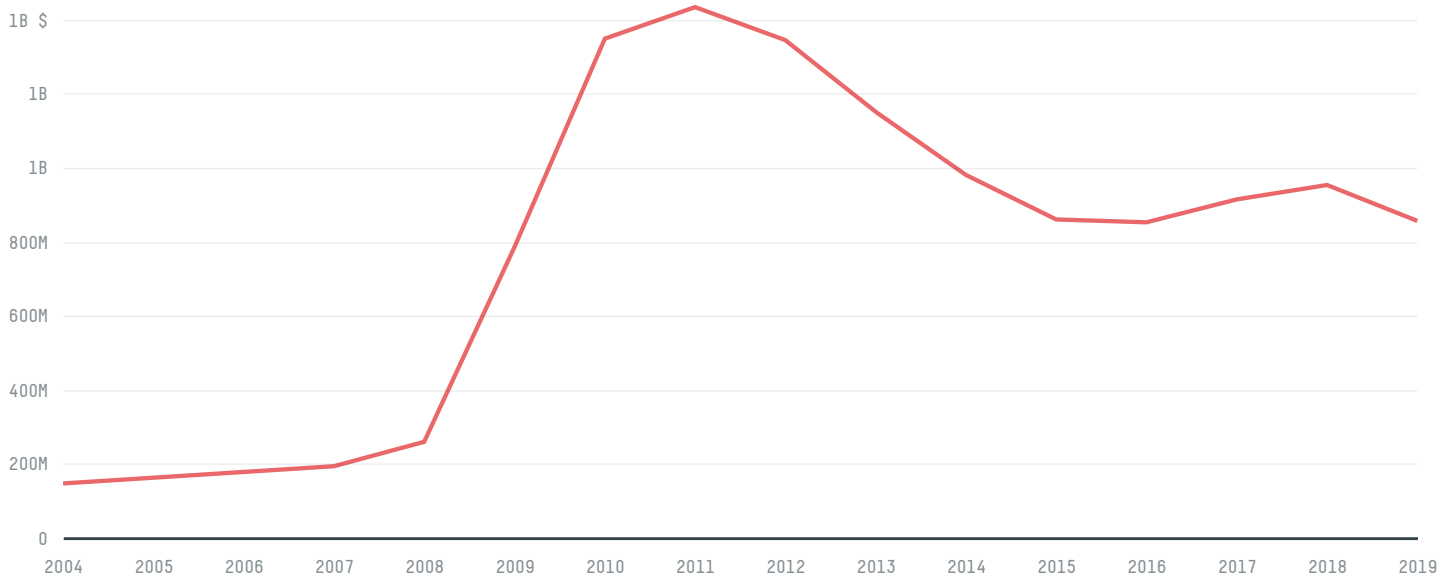

IMPORT TRAJECTORY OF FINLAND