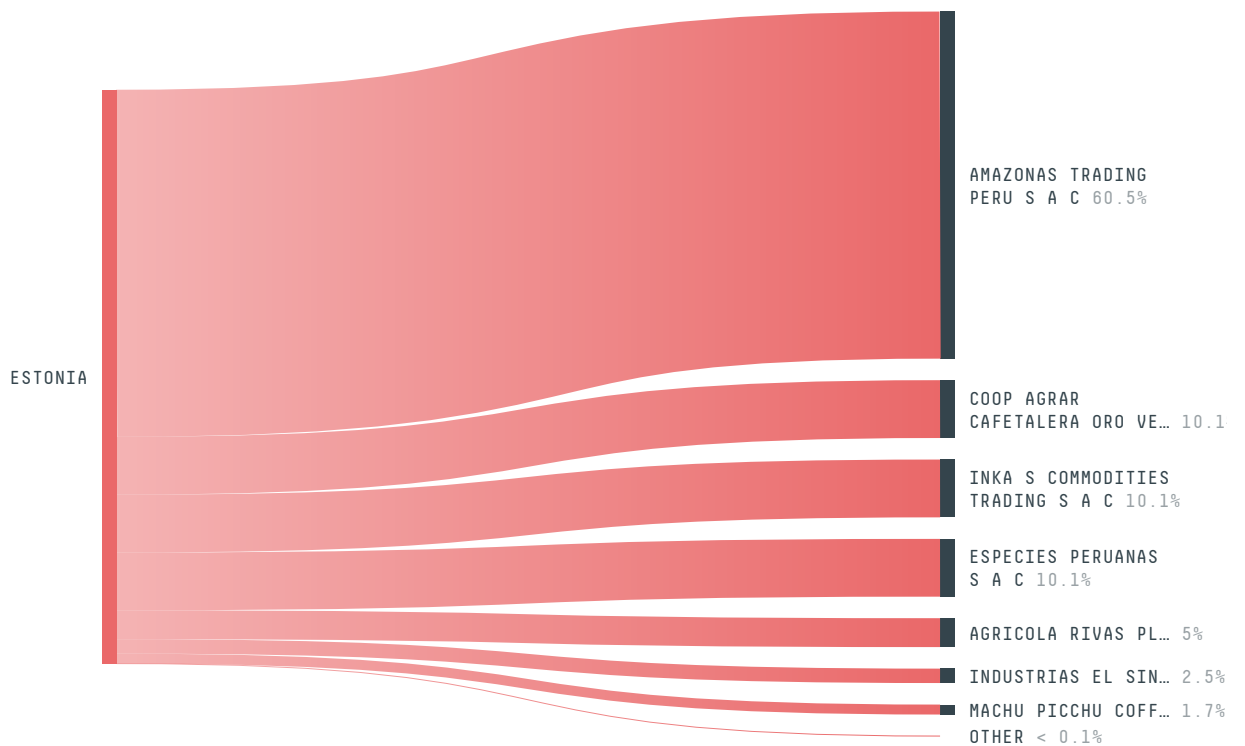

TOP EXPORT TRADERS OF COCOA IN ESTONIA IN 2018