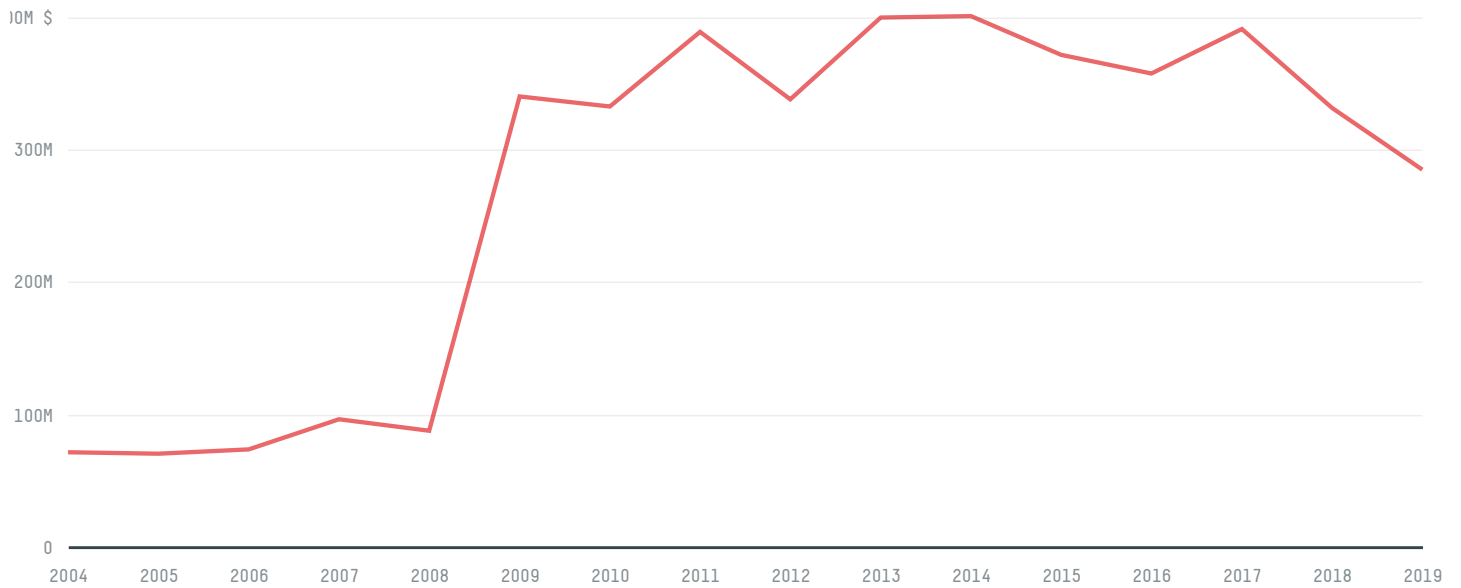

IMPORT TRAJECTORY OF ESTONIA