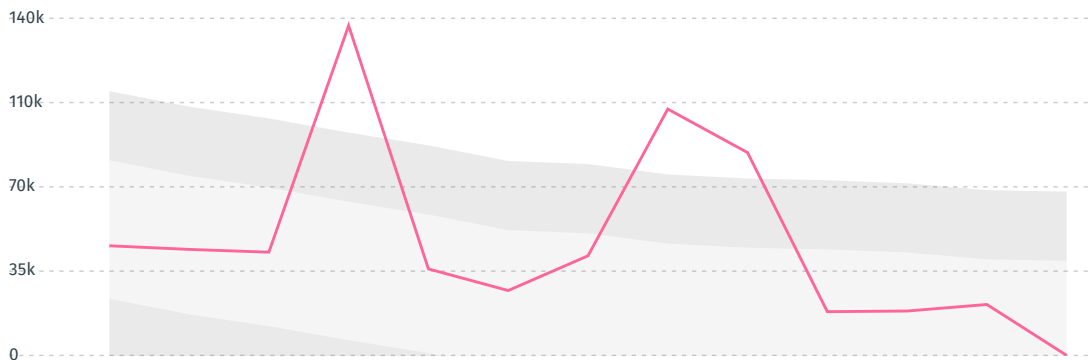

DEFORESTATION ALERTS IN PERU

There were **0** GLAD alerts reported in the week of the 18th of January 2021. This was **normal** compared to the same week in previous years.

Caution: GLAD alerts from the last six months are preliminary. Revisions are made as unconfirmed alerts are removed from the data and alert totals are finalized six months after posting. Source: **Global Forest Watch**