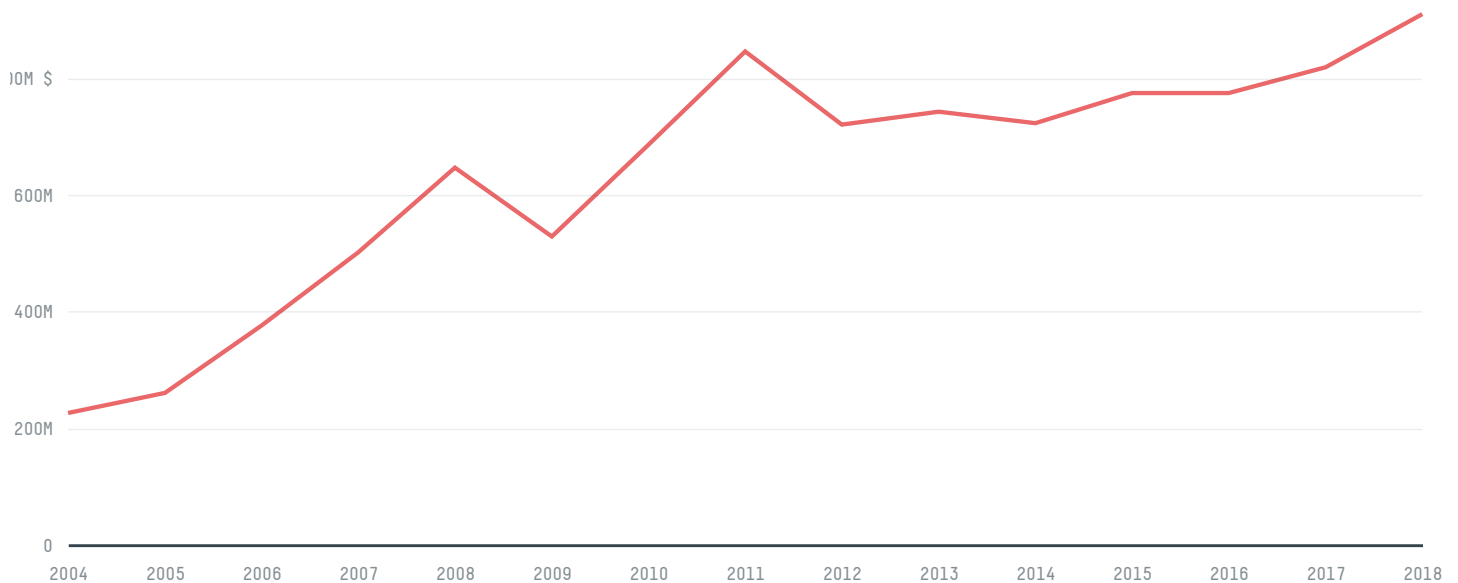

TOP IMPORTS IN 2017

COMMODITY	WORLD IMPORT RANKING	PRODUCTION	IMPORTS	VALUE
CORN	24	44,007	1,236,619,624.8	263,979,193
SUGARCANE	98	5,460,761	391,509,403.2	22,188,714
SOY	50	0	368,987,574	264,781,945
PALM OIL	68	-	41,652,500.2	32,452,590
PORK	44	76,859	29,769,017.9	82,472,967
CHICKEN	65	339,110	22,394,464	45,958,145
COFFEE	65	15,241	12,456,230	43,042,434
PALM KERNEL	50	-	1,601,281	2,170,698
COCOA	83	86,599	763,891	2,013,804
SHRIMP	73	415	505,749	4,518,859
WOOD PULP	84	-	81,507	33,472
COTTON	122	0	20,532.9	6,337

IMPORT TRAJECTORY OF DOMINICAN REPUBLIC