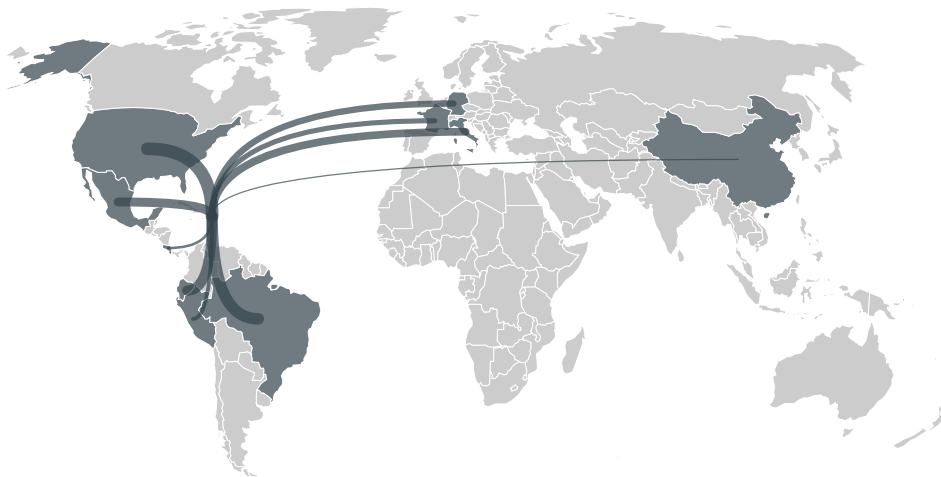

trase

DOMINICAN REPUBLIC (importer)

ACTIVITY	COMMODITY	YEAR
Importer	Cocoa	2017

POPULATION	GDP	SURFACE AREA
10,513,131	79,997,975,622.8	48,670

AGRICULTURAL LAND AREA	FORESTED LAND AREA
23,520	20,162

DOMINICAN REPUBLIC is the world's 127th largest country by area, 86th largest by population size and is the world's 67th largest economy (by GDP). Forests make up 41% of its area, and agriculture 48%. It's placement in the Human Development Index is 0.741. DOMINICAN REPUBLIC is a signatory to NYDF ENDORSER and ADP SIGNATORY.

IMPORT TRAJECTORY OF DOMINICAN REPUBLIC

TOP EXPORT TRADERS OF COCOA IN DOMINICAN REPUBLIC IN 2017

DOMINICAN REPUBLIC

MACHU PICCHU
COFFEE TRADING
S.A.C. 100%

OTHER < 0.1%

TOP EXPORT COUNTRIES OF COCOA TO DOMINICAN REPUBLIC IN 2017

UNITED STATES 63.7%

BRAZIL 25.5%

ECUADOR 5.6%

MEXICO 3.5%

ITALY 1.4%

GERMANY 0.3%

FRANCE < 0.1%

PERU < 0.1%

COSTA RICA < 0.1%

CHINA (MAINLAND) < 0.1%

DEFORESTATION ALERTS IN PERU

There were **0** GLAD alerts reported in the week of the **18th of January 2021**. This was **normal** compared to the same week in previous years.