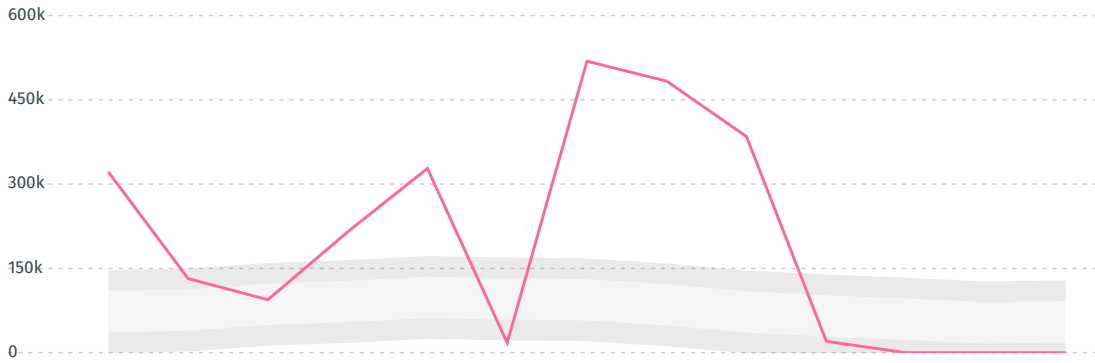

trase

REUNION (importer)

ACTIVITY COMMODITY YEAR
Importer **Soy** **2018**

REUNION is the world's largest country by area, largest by population size and is the world's largest economy (by GDP). It's placement in the Human Development Index is 0.0. REUNION is a signatory to NYDF ENDORSER and ADP SIGNATORY.

TOP IMPORTS IN 2018

COMMODITY	WORLD IMPORT RANKING	PRODUCTION	IMPORTS	VALUE
SOY	-	0	-	-
COFFEE	-	0	-	-

TOP EXPORT TRADERS OF SOY IN REUNION IN 2018

TOP EXPORT COUNTRIES OF SOY TO REUNION IN 2018

DEFORESTATION ALERTS IN PARAGUAY

There were **0** GLAD alerts reported in the week of the **18th of January 2021**. This was **low** compared to the same week in previous years.

Caution: GLAD alerts from the last six months are preliminary. Revisions are made as unconfirmed alerts are removed from the data and alert totals are finalized six months after posting. Source: **Global Forest Watch**