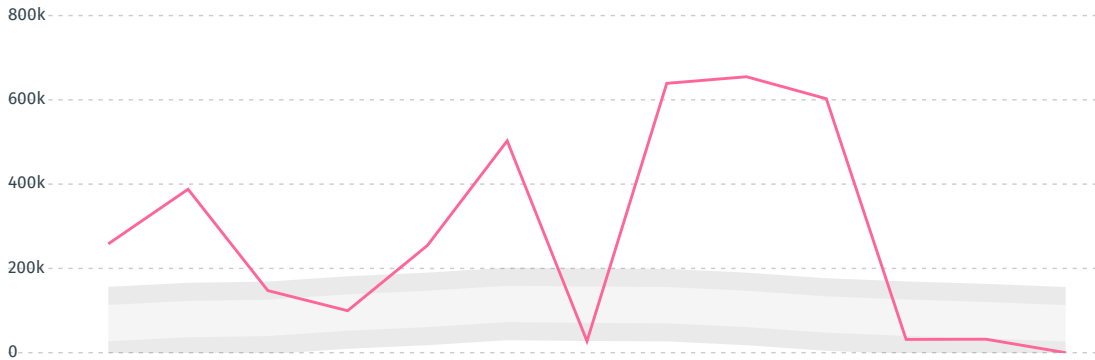

IMPORT TRAJECTORY OF POLAND

TOP EXPORT TRADERS OF SOY IN POLAND IN 2018

(

DEFORESTATION ALERTS IN PARAGUAY

There were **0** GLAD alerts reported in the week of the **11th of January 2021**. This was **low** compared to the same week in previous years.