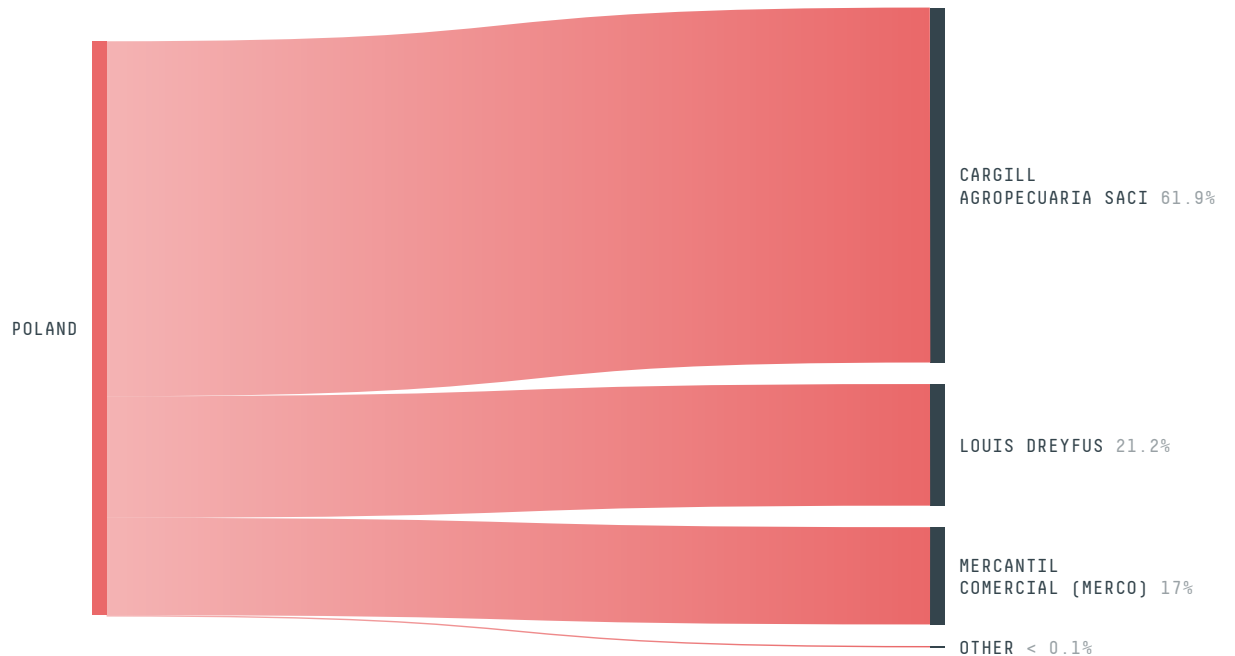

TOP EXPORT TRADERS OF SOY IN POLAND IN 2018