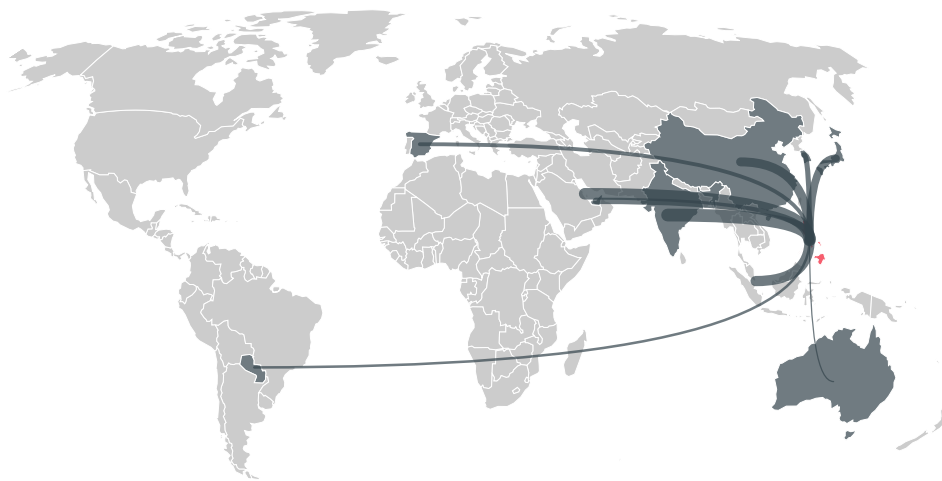

TOP IMPORTS IN 2015

COMMODITY	WORLD IMPORT RANKING	PRODUCTION	IMPORTS	VALUE
SUGARCANE	32	22,926,437	3,870,790,899.9	234,239,259
SOY	26	545	1,581,036,566.9	708,679,516
CORN	43	7,518,756	459,432,840.7	194,052,988
PORK	16	1,775,712	207,937,344.2	299,165,544
CHICKEN	19	1,185,914	168,102,983.6	171,662,336
BEEF	22	205,708	146,204,003.9	381,798,384
COFFEE	19	72,342	118,093,027.5	283,707,581
PALM KERNEL	8	-	117,330,478	84,888,992
PALM OIL	43	-	111,960,870.5	88,894,782
COCOA	31	6,023	20,518,470	44,251,074
COTTON	39	6	12,918,618	24,649,258
WOOD PULP	40	-	12,421,395	9,980,136
SHRIMP	-	60,881	-	-

IMPORT TRAJECTORY OF PHILIPPINES

TOP EXPORT TRADERS OF SOY IN PHILIPPINES IN 2015

TOP EXPORT COUNTRIES OF SOY TO PHILIPPINES IN 2015

Country	Percentage
INDIA	44.7%
BAHRAIN	15.2%
SINGAPORE	14.4%
CHINA (MAINLAND)	11.5%
JAPAN	7.4%
UNITED ARAB EMIRATES	3.3%
SOUTH KOREA	3.3%
SPAIN	< 0.1%
PARAGUAY	< 0.1%
AUSTRALIA	< 0.1%