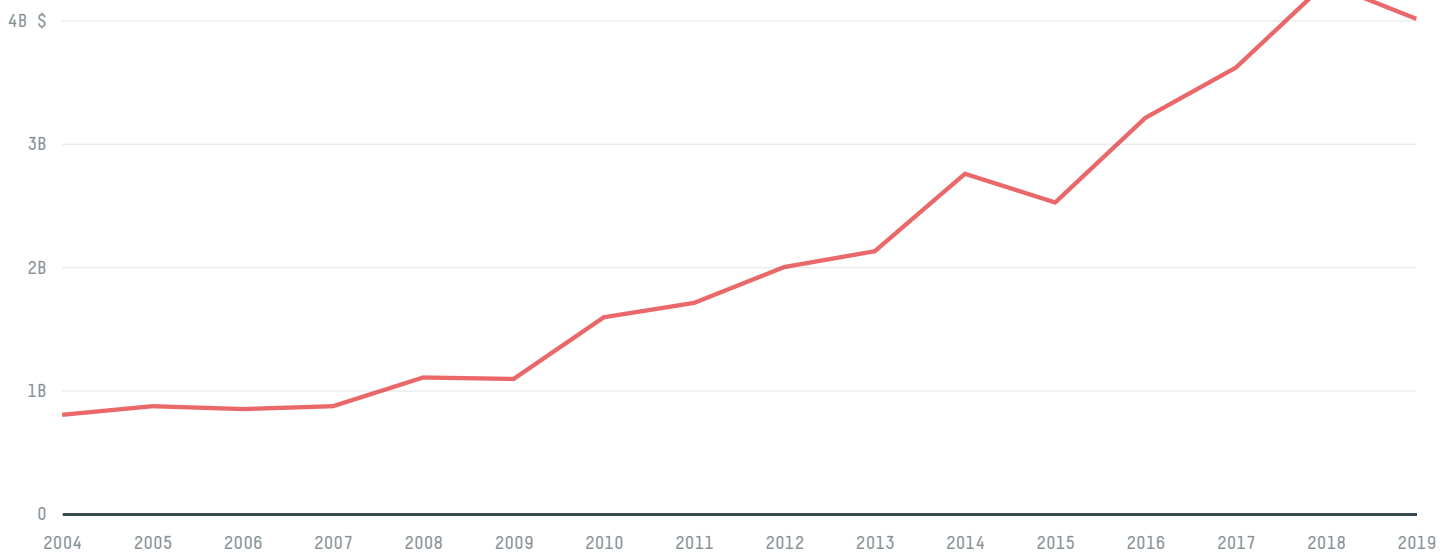

TOP IMPORTS IN 2015

COMMODITY	WORLD IMPORT RANKING	PRODUCTION	IMPORTS	VALUE
SUGARCANE	32	22,926,437	3,870,790,899.9	234,239,259
SOY	26	545	1,581,036,566.9	708,679,516
CORN	43	7,518,756	459,432,840.7	194,052,988
PORK	16	1,775,712	207,937,344.2	299,165,544
CHICKEN	19	1,185,914	168,102,983.6	171,662,336
BEEF	22	205,708	146,204,003.9	381,798,384
COFFEE	19	72,342	118,093,027.5	283,707,581
PALM KERNEL	8	-	117,330,478	84,888,992
PALM OIL	43	-	111,960,870.5	88,894,782
COCOA	31	6,023	20,518,470	44,251,074
COTTON	39	6	12,918,618	24,649,258
WOOD PULP	40	-	12,421,395	9,980,136
SHRIMP	-	60,881	-	-

IMPORT TRAJECTORY OF PHILIPPINES