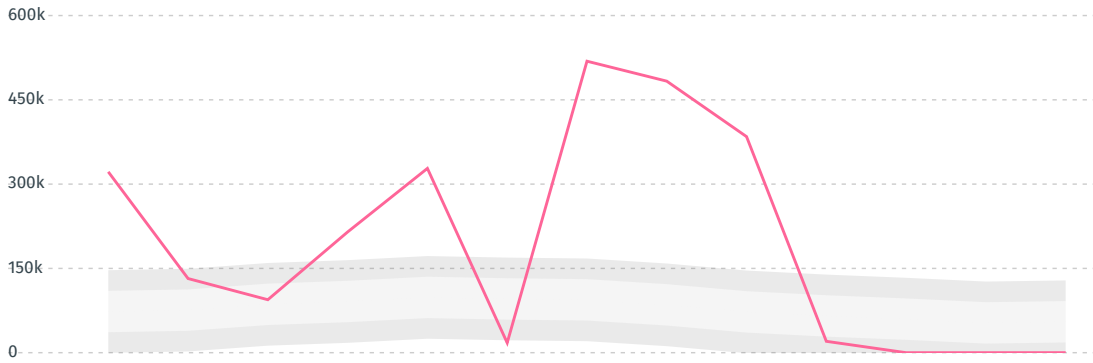

IMPORT TRAJECTORY OF PHILIPPINES

TOP EXPORT TRADERS OF SOY IN PHILIPPINES IN 2015

TOP EXPORT COUNTRIES OF SOY TO PHILIPPINES IN 2015

Country	Percentage
INDIA	44.7%
BAHRAIN	15.2%
SINGAPORE	14.4%
CHINA (MAINLAND)	11.5%
JAPAN	7.4%
UNITED ARAB EMIRATES	3.3%
SOUTH KOREA	3.3%
SPAIN	< 0.1%
PARAGUAY	< 0.1%
AUSTRALIA	< 0.1%

DEFORESTATION ALERTS IN PARAGUAY

There were **61** GLAD alerts reported in the week of the **18th of January 2021**. This was **low** compared to the same week in previous years.

Caution: GLAD alerts from the last six months are preliminary. Revisions are made as unconfirmed alerts are removed from the data and alert totals are finalized six months after posting. Source: **Global Forest Watch**