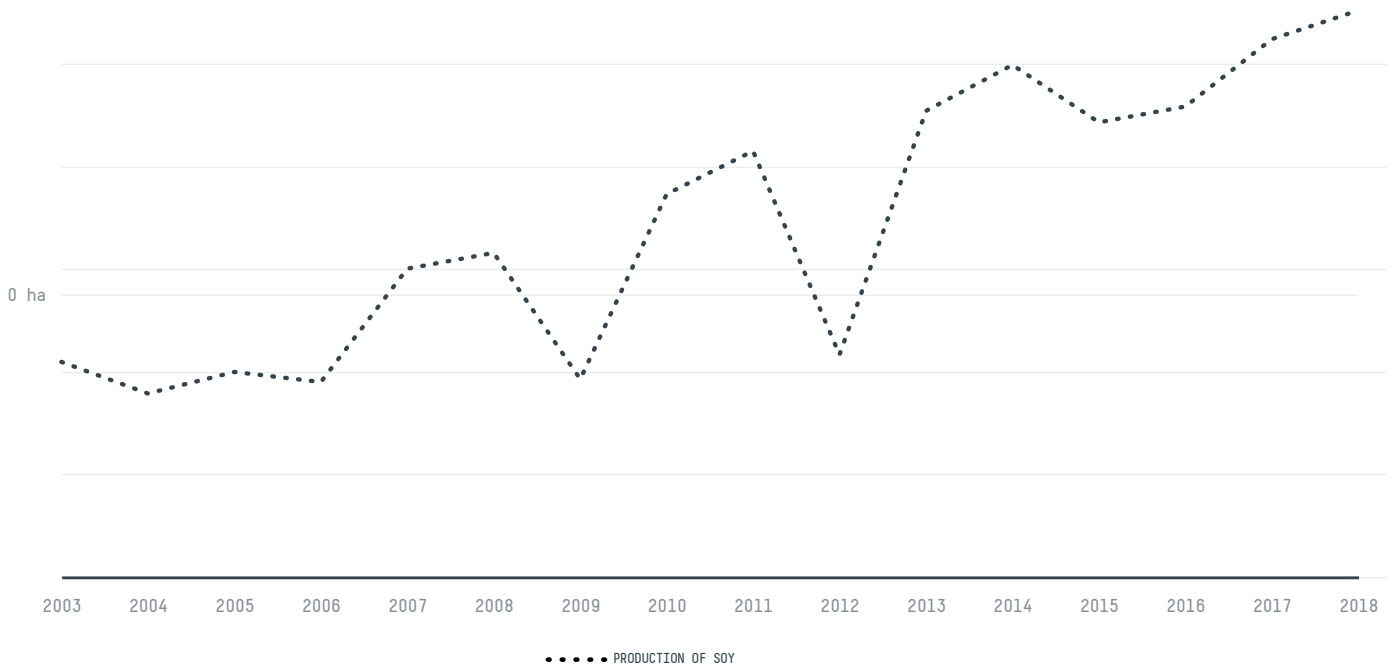

trase

Paraguay (exporter)

ACTIVITY COMMODITY YEAR
Exporter **Soy** **2018**

POPULATION GDP LAND AREA
6,956,071 **40,384,691,790.6** **397,300**

AGRICULTURAL EXPORT VALUE
5,736,715

PARAGUAY is the world's 58th largest country by land mass, 106th largest by population size and is the world's 93rd largest economy (by GDP). It's placement in the Human Development Index is 0.724. PARAGUAY is a signatory to NYDF ENDORSER and ADP SIGNATORY.

TOP EXPORTS IN 2018

COMMODITY	WORLD EXPORT RANKING	PRODUCTION	EXPORTS	VALUE
CORN	10	5,344,650	1,509,211,787.3	232,360,252
BEEF	13	495,000	404,603,577.8	1,223,205,131
SOY	7	11,045,971	107,121,125	14,078,222

DEFORESTATION TRAJECTORY OF PARAGUAY

AGRICULTURAL INDICATORS

SCORE

Production of soy 11,045,971 t

Soy yield - t/ha

ENVIRONMENTAL INDICATORS

SCORE

Territorial deforestation - ha