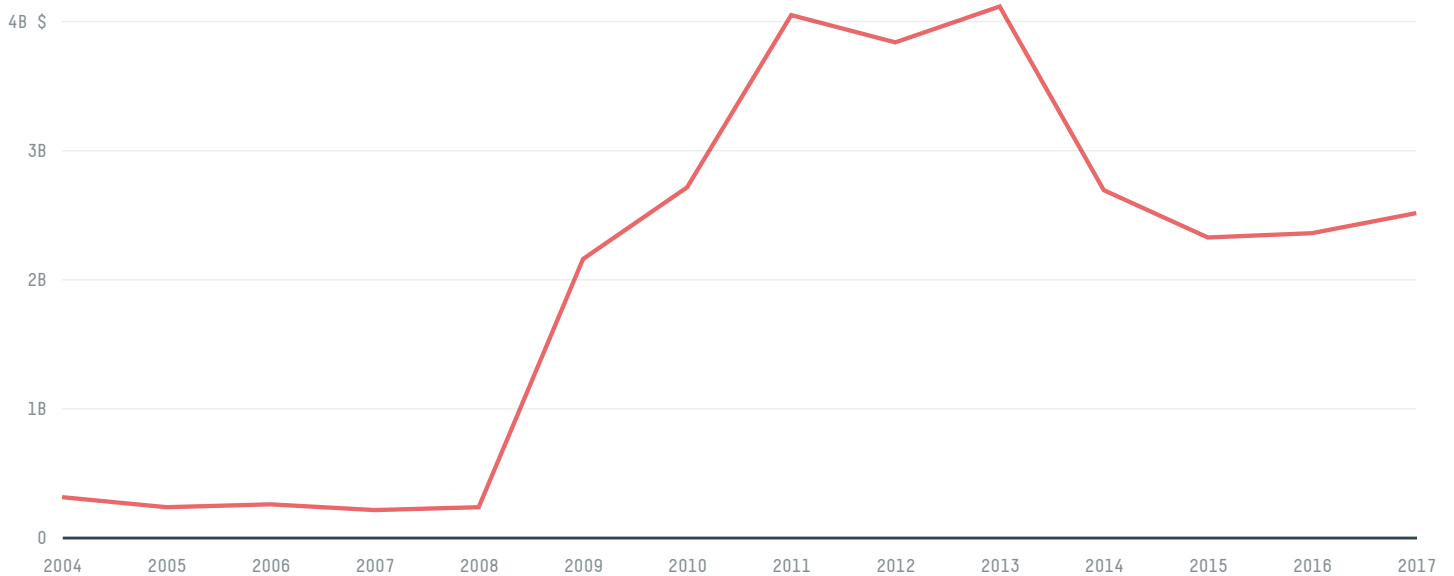

TOP IMPORTS IN 2018

COMMODITY	WORLD IMPORT RANKING	PRODUCTION	IMPORTS	VALUE
SOY	-	0	-	-
PALM OIL	-	-	-	-
BEEF	-	153,192	-	-
COCOA	-	0	-	-
COFFEE	-	0	-	-
CORN	-	4,142	-	-
CHICKEN	-	278,279	-	-
SUGARCANE	-	0	-	-
WOOD PULP	-	-	-	-
SHRIMP	-	0.1	-	-

IMPORT TRAJECTORY OF ALGERIA