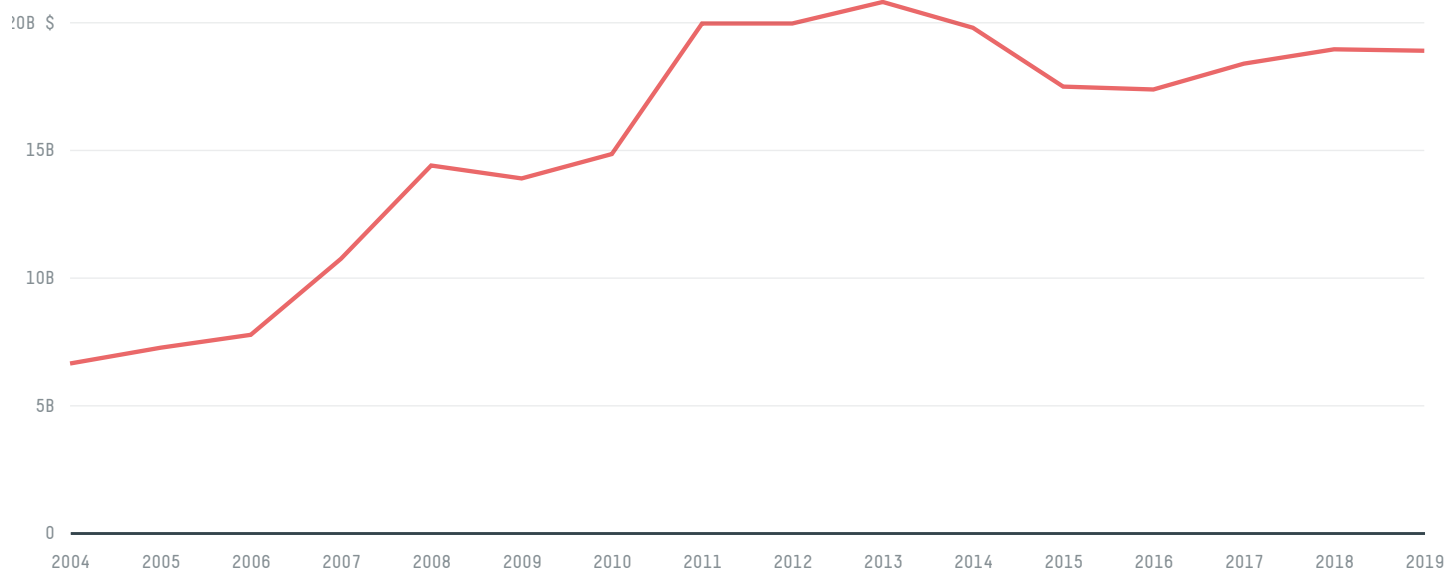

TOP IMPORTS IN 2018

COMMODITY	WORLD IMPORT RANKING	PRODUCTION	IMPORTS	VALUE
SUGARCANE	8	0	19,759,748,224.3	907,149,624
SOY	3	0	7,176,362,021.1	2,947,087,221
CORN	5	84,894	6,121,004,667	1,395,167,246
PALM OIL	4	-	2,671,246,777.8	1,824,676,988
COCOA	1	0	1,384,804,175	3,484,704,100
CHICKEN	2	1,015,336	1,049,579,299.9	2,274,600,844
BEEF	9	385,859	558,257,333.6	2,780,433,284
PORK	12	1,461,345	358,887,801.3	988,322,923
COFFEE	9	0	322,133,455	1,459,522,695
PALM KERNEL	5	-	232,475,014	261,172,085
WOOD PULP	10	-	227,794,840	127,965,508
SHRIMP	8	0	60,019,093	478,491,010
COTTON	60	0	3,755,476.6	8,607,382

IMPORT TRAJECTORY OF NETHERLANDS