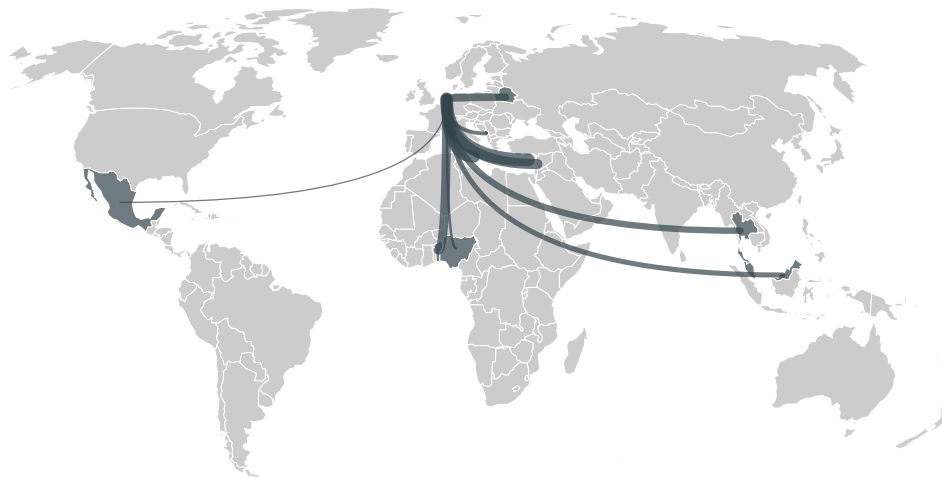

trase

NETHERLANDS (importer)

ACTIVITY	COMMODITY	YEAR
Importer	Soy	2018

POPULATION	GDP	SURFACE AREA
17,231,624	914,043,438,179.6	41,540

AGRICULTURAL LAND AREA	FORESTED LAND AREA
17,960	3,766

NETHERLANDS is the world's 130th largest country by area, 65th largest by population size and is the world's 17th largest economy (by GDP). Forests make up 9% of its area, and agriculture 43%. It's placement in the Human Development Index is 0.934. NETHERLANDS is a signatory to NYDF ENDORSER and ADP SIGNATORY.

TOP IMPORTS IN 2018

COMMODITY	WORLD IMPORT RANKING	PRODUCTION	IMPORTS	VALUE
SUGARCANE	8	0	19,759,748,224.3	907,149,624
SOY	3	0	7,176,362,021.1	2,947,087,221
CORN	5	84,894	6,121,004,667	1,395,167,246
PALM OIL	4	-	2,671,246,777.8	1,824,676,988
COCOA	1	0	1,384,804,175	3,484,704,100
CHICKEN	2	1,015,336	1,049,579,299.9	2,274,600,844
BEEF	9	385,859	558,257,333.6	2,780,433,284
PORK	12	1,461,345	358,887,801.3	988,322,923
COFFEE	9	0	322,133,455	1,459,522,695
PALM KERNEL	5	-	232,475,014	261,172,085
WOOD PULP	10	-	227,794,840	127,965,508
SHRIMP	8	0	60,019,093	478,491,010
COTTON	60	0	3,755,476.6	8,607,382

IMPORT TRAJECTORY OF NETHERLANDS

TOP EXPORT TRADERS OF SOY IN NETHERLANDS IN 2018

TOP EXPORT COUNTRIES OF SOY TO NETHERLANDS IN 2018

CYPRUS 21.4%

MALTA 20.5%

LEBANON 13.3%

BENIN 12.3%

BELARUS 9.8%

THAILAND 8.1%

MALAYSIA 6.1%

MONTENEGRO 5.3%

NIGERIA 2%

MEXICO 1.3%

DEFORESTATION ALERTS IN PARAGUAY

There were **0** GLAD alerts reported in the week of the **18th of January 2021**. This was **low** compared to the same week in previous years.