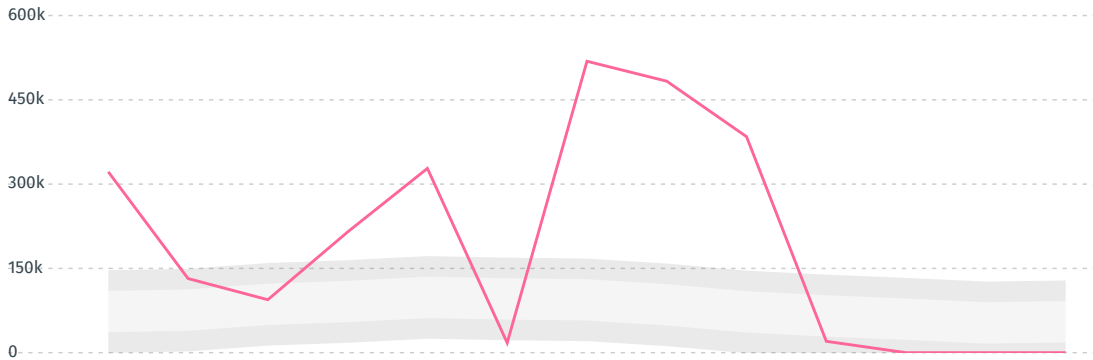

THAILAND 8.1%

MALAYSIA 6.1%

MONTENEGRO 5.3%

NIGERIA 2%

MEXICO 1.3%

DEFORESTATION ALERTS IN PARAGUAY

There were **0** GLAD alerts reported in the week of the **18th of January 2021**. This was **low** compared to the same week in previous years.