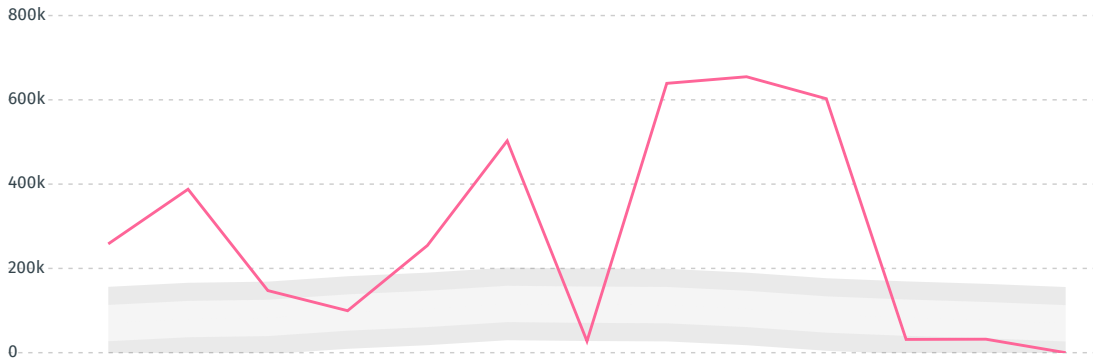

IMPORT TRAJECTORY OF MADAGASCAR

TOP EXPORT TRADERS OF SOY IN MADAGASCAR IN 2018

DEFORESTATION ALERTS IN PARAGUAY

There were **0** GLAD alerts reported in the week of the **11th of January 2021**. This was **low** compared to the same week in previous years.