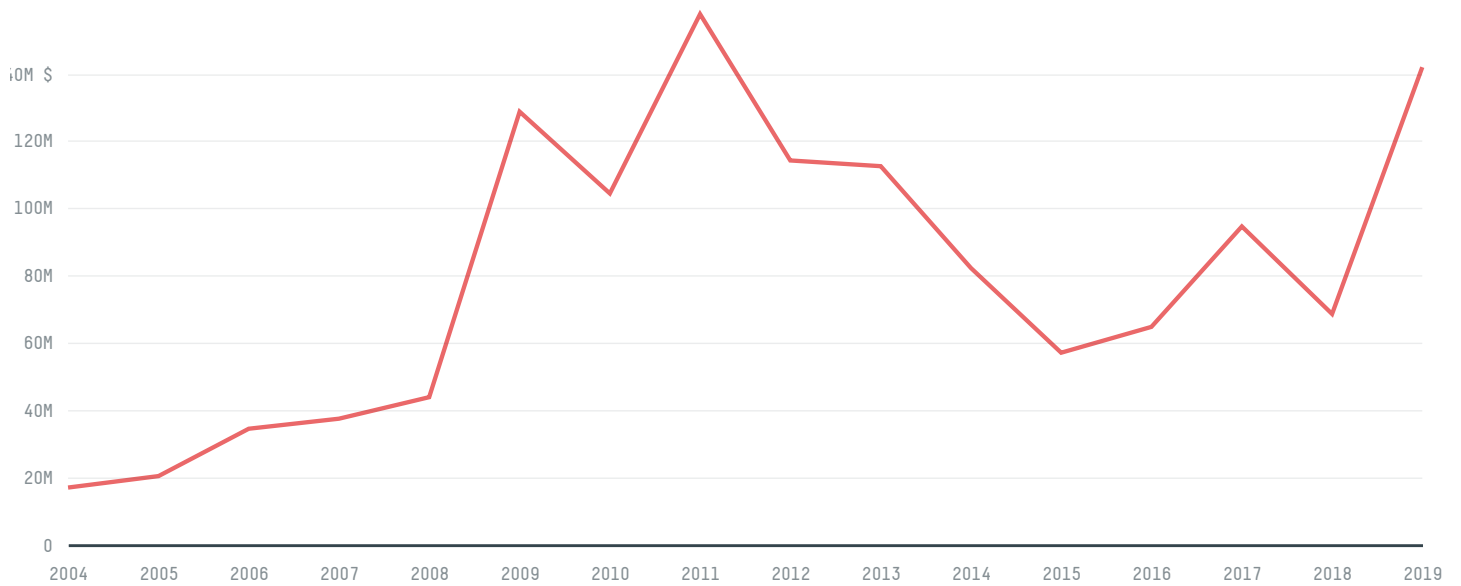

IMPORT TRAJECTORY OF MADAGASCAR