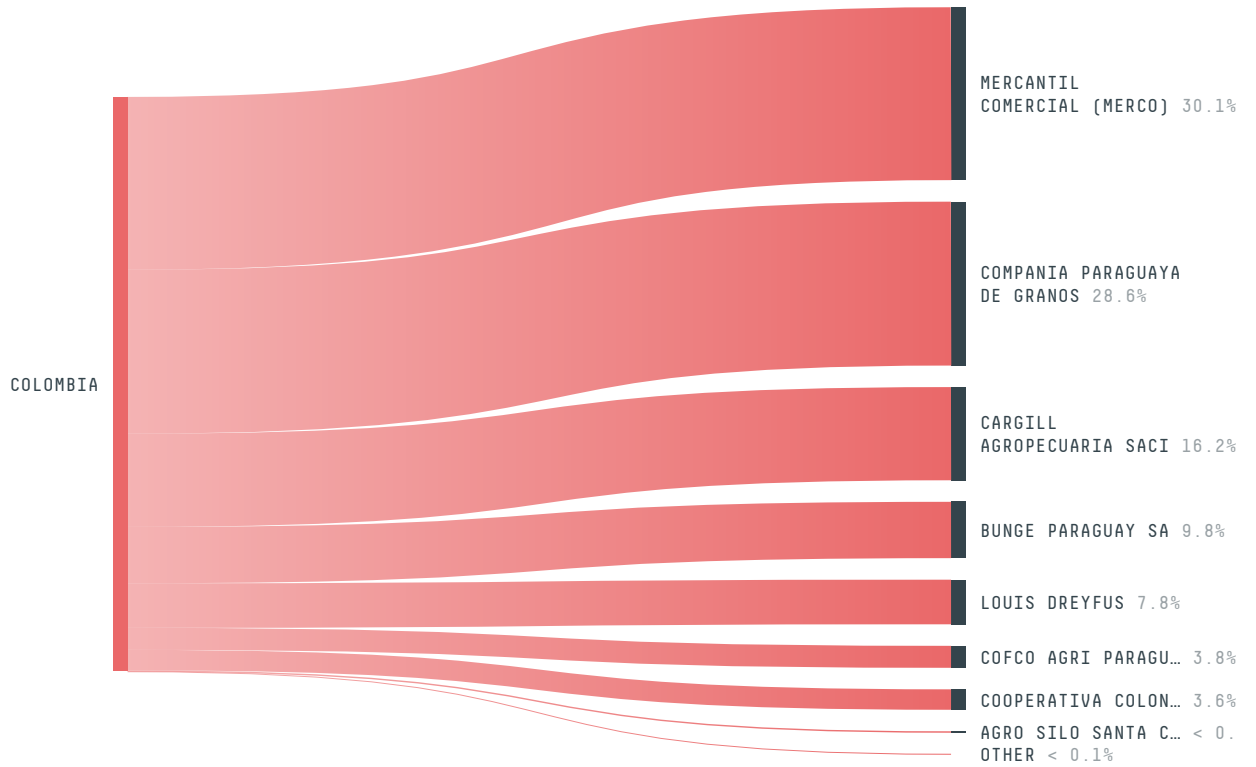

TOP EXPORT TRADERS OF SOY IN COLOMBIA IN 2014