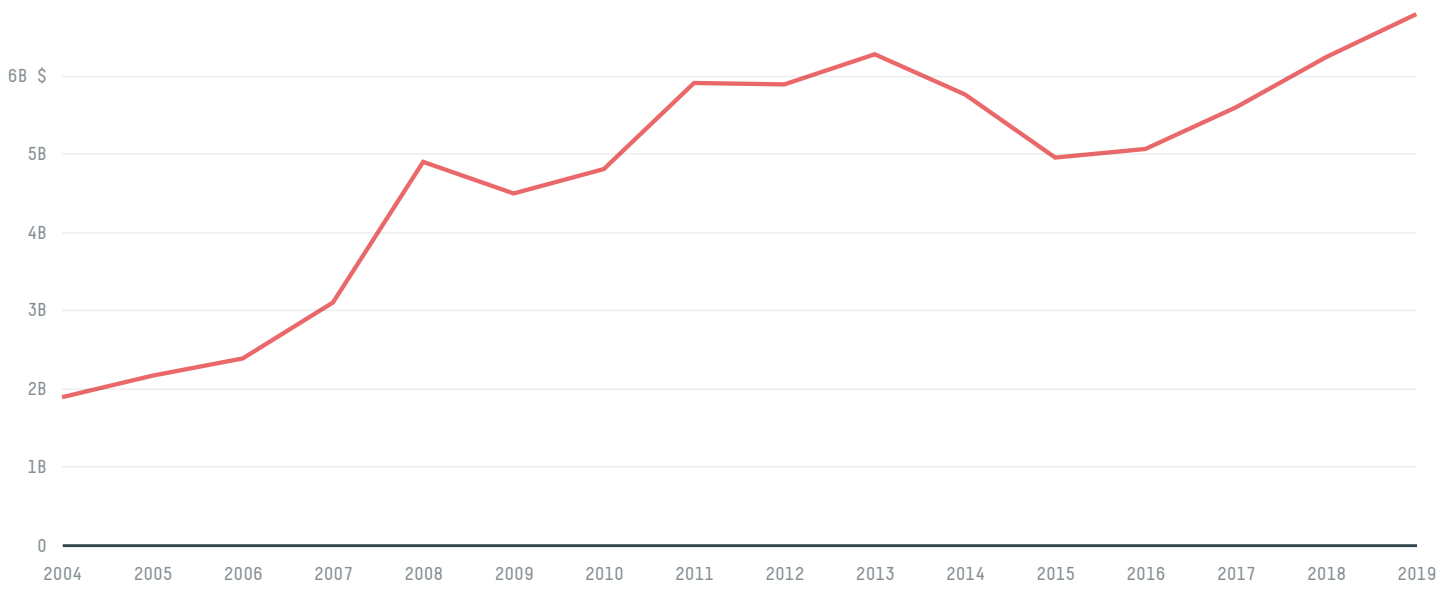

IMPORT TRAJECTORY OF POLAND