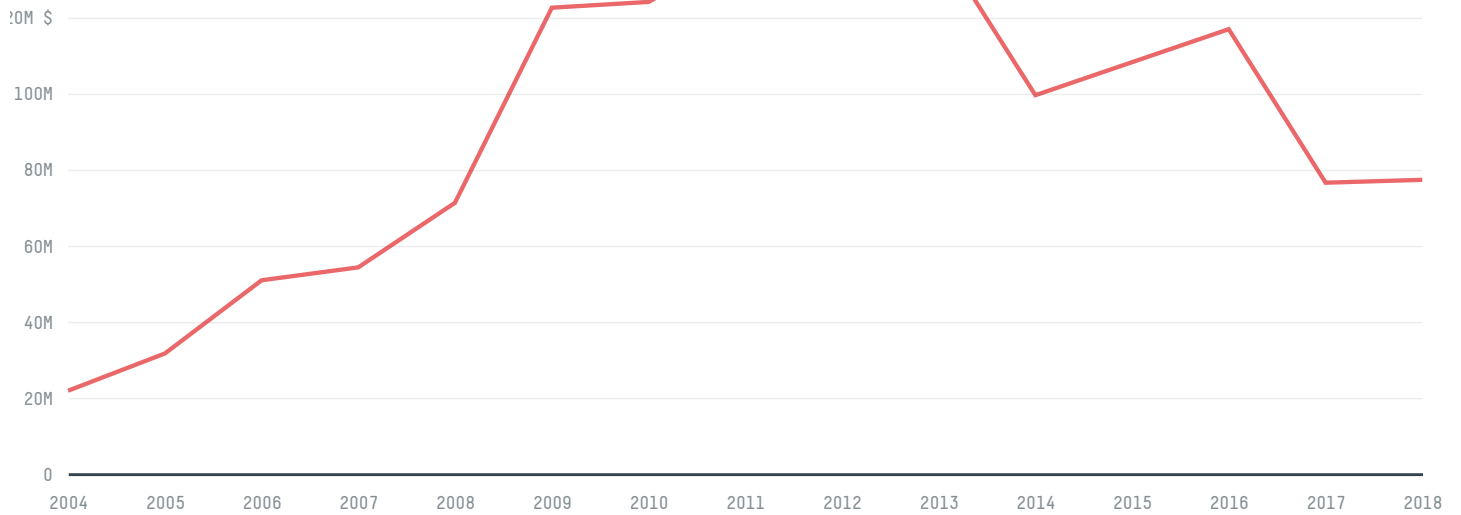

IMPORT TRAJECTORY OF ALBANIA