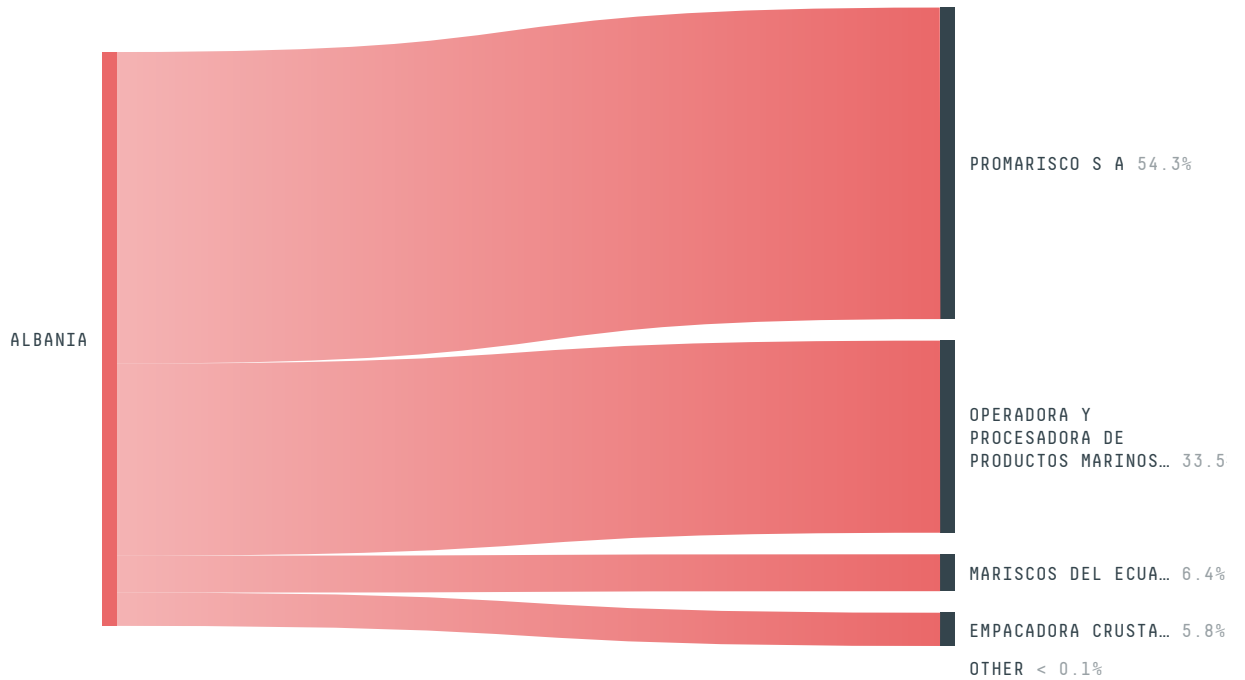

TOP EXPORT TRADERS OF SHRIMP IN ALBANIA IN 2019