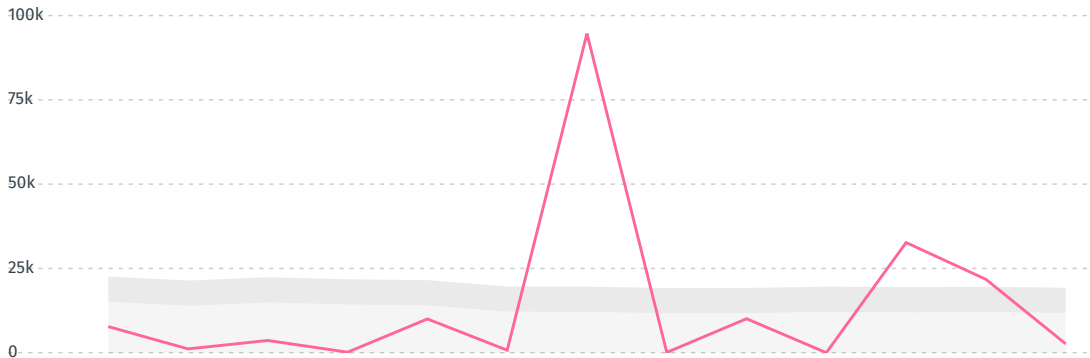

IMPORT TRAJECTORY OF CHINA (HONG KONG)

TOP EXPORT TRADERS OF SHRIMP IN CHINA (HONG KONG) IN 2019

TOP EXPORT COUNTRIES OF SHRIMP TO CHINA (HONG KONG) IN 2019

DEFORESTATION ALERTS IN ECUADOR

There were **2,627** GLAD alerts reported in the week of the **18th of January 2021**. This was **normal** compared to the same week in previous years.