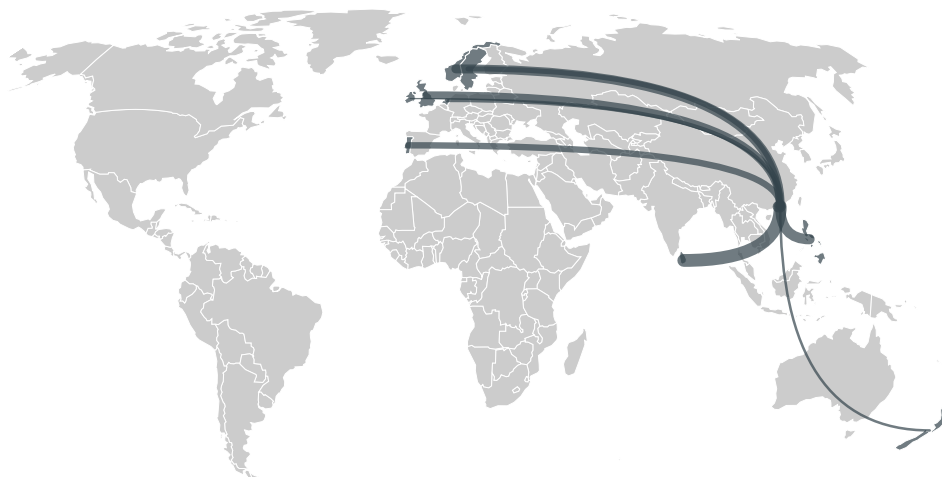

trase

CHINA (HONG KONG) (importer)

ACTIVITY	COMMODITY	YEAR
Importer	Shrimp	2019

POPULATION	GDP	AGRICULTURAL LAND AREA
7,507,400	365,711,532,816.9	50

CHINA (HONG KONG) is the world's largest country by area, 102nd largest by population size and is the world's 34th largest economy (by GDP). CHINA (HONG KONG) is a signatory to NYDF ENDORSER and ADP SIGNATORY.

TOP IMPORTS IN 2019

COMMODITY	WORLD IMPORT RANKING	PRODUCTION	IMPORTS	VALUE
SUGARCANE	43	-	1,716,037,525.1	107,321,996
BEEF	4	-	843,139,198.2	2,944,094,141
PORK	5	-	174,327,482	481,893,840
SOY	72	-	103,822,002	72,268,892
COFFEE	29	-	61,865,117	131,201,171
SHRIMP	13	-	41,606,951	390,198,031
CORN	87	-	37,858,026	19,711,282
PALM OIL	51	-	1,599,610	1,352,874
COTTON	62	-	1,255,412.6	1,899,720
COCOA	79	-	543,670	2,188,601
WOOD PULP	86	-	144,660	119,256
CHICKEN	-	-	-	-

IMPORT TRAJECTORY OF CHINA (HONG KONG)

TOP EXPORT TRADERS OF SHRIMP IN CHINA (HONG KONG) IN 2019

TOP EXPORT COUNTRIES OF SHRIMP TO CHINA (HONG KONG) IN 2019

DEFORESTATION ALERTS IN ECUADOR

There were **2,627** GLAD alerts reported in the week of the **18th of January 2021**. This was **normal** compared to the same week in previous years.