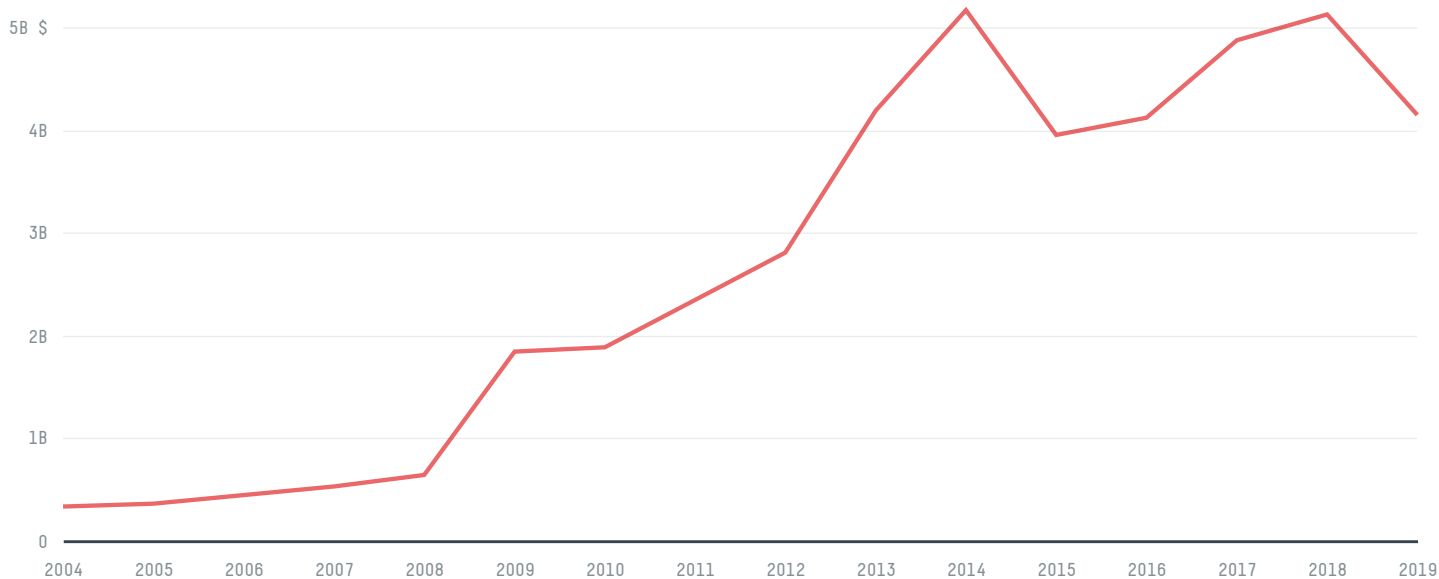

trase

CHINA (HONG KONG) (importer)

ACTIVITY	COMMODITY	YEAR
Importer	Shrimp	2019

POPULATION	GDP	AGRICULTURAL LAND AREA
7,507,400	365,711,532,816.9	50

CHINA (HONG KONG) is the world's largest country by area, 102nd largest by population size and is the world's 34th largest economy (by GDP). CHINA (HONG KONG) is a signatory to NYDF ENDORSER and ADP SIGNATORY.

TOP IMPORTS IN 2019

COMMODITY	WORLD IMPORT RANKING	PRODUCTION	IMPORTS	VALUE
SUGARCANE	43	-	1,716,037,525.1	107,321,996
BEEF	4	-	843,139,198.2	2,944,094,141
PORK	5	-	174,327,482	481,893,840
SOY	72	-	103,822,002	72,268,892
COFFEE	29	-	61,865,117	131,201,171
SHRIMP	13	-	41,606,951	390,198,031
CORN	87	-	37,858,026	19,711,282
PALM OIL	51	-	1,599,610	1,352,874
COTTON	62	-	1,255,412.6	1,899,720
COCOA	79	-	543,670	2,188,601
WOOD PULP	86	-	144,660	119,256
CHICKEN	-	-	-	-

IMPORT TRAJECTORY OF CHINA (HONG KONG)

TOP EXPORT TRADERS OF SHRIMP IN CHINA (HONG KONG) IN 2019

TOP EXPORT COUNTRIES OF SHRIMP TO CHINA (HONG KONG) IN 2019

DEFORESTATION ALERTS IN ECUADOR

There were **2,627** GLAD alerts reported in the week of the **18th of January 2021**. This was **normal** compared to the same week in previous years.