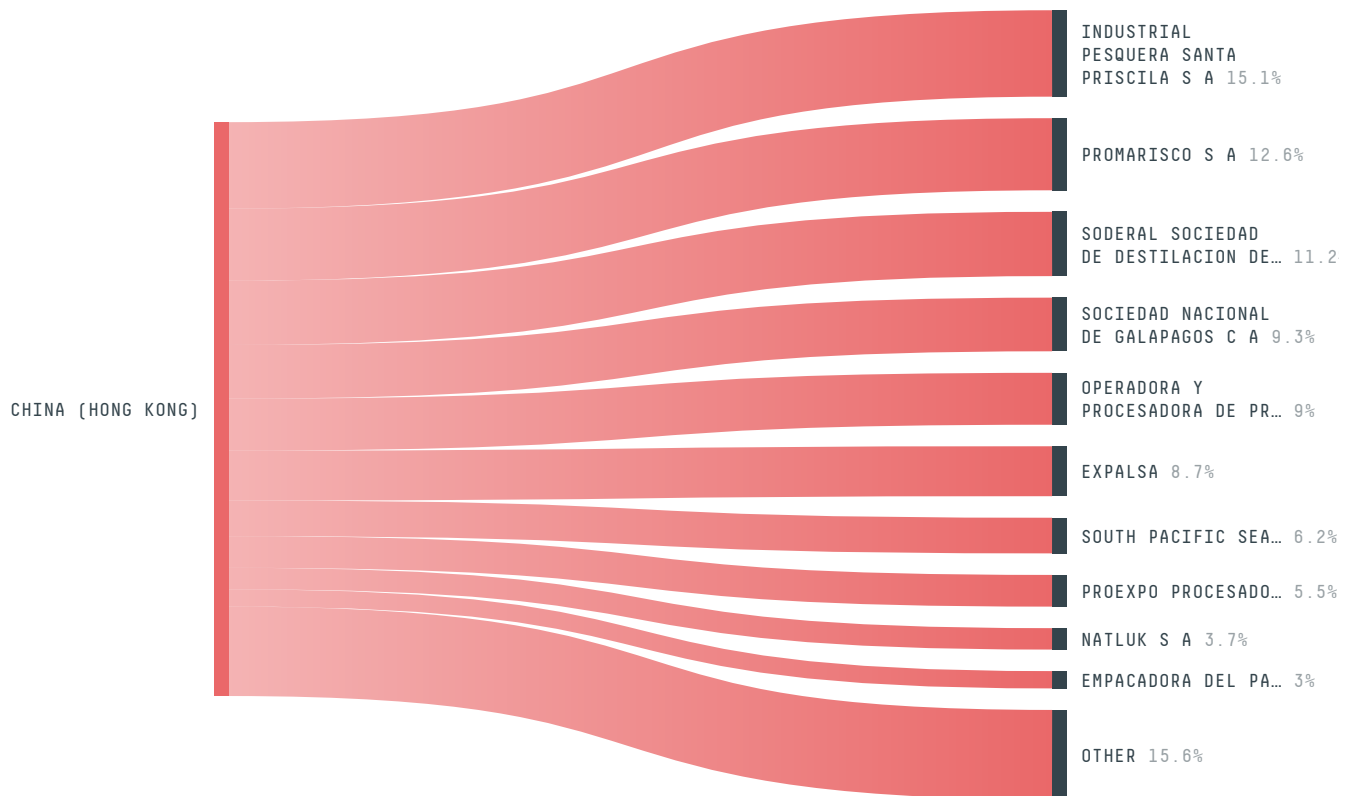

TOP EXPORT TRADERS OF SHRIMP IN CHINA (HONG KONG) IN 2019