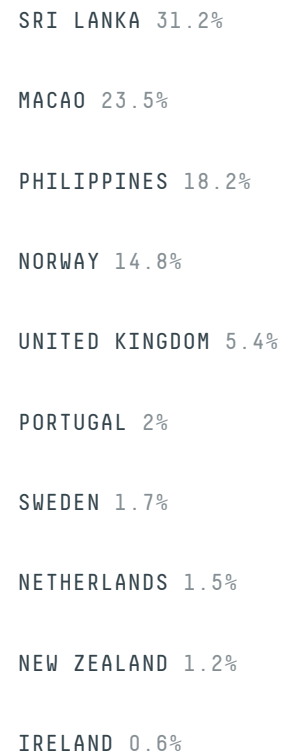

trase

CHINA (HONG KONG) (importer)

ACTIVITY	COMMODITY	YEAR
Importer	Shrimp	2019

POPULATION	GDP	AGRICULTURAL LAND AREA
7,507,400	365,711,532,816.9	50

CHINA (HONG KONG) is the world's largest country by area, 102nd largest by population size and is the world's 34th largest economy (by GDP). CHINA (HONG KONG) is a signatory to NYDF ENDORSER and ADP SIGNATORY.

TOP IMPORTS IN 2019

COMMODITY	WORLD IMPORT RANKING	PRODUCTION	IMPORTS	VALUE
SUGARCANE	43	-	1,716,037,525.1	107,321,996
BEEF	4	-	843,139,198.2	2,944,094,141
PORK	5	-	174,327,482	481,893,840
SOY	72	-	103,822,002	72,268,892
COFFEE	29	-	61,865,117	131,201,171
SHRIMP	13	-	41,606,951	390,198,031
CORN	87	-	37,858,026	19,711,282
PALM OIL	51	-	1,599,610	1,352,874
COTTON	62	-	1,255,412.6	1,899,720
COCOA	79	-	543,670	2,188,601
WOOD PULP	86	-	144,660	119,256
CHICKEN	-	-	-	-

IMPORT TRAJECTORY OF CHINA (HONG KONG)

TOP EXPORT TRADERS OF SHRIMP IN CHINA (HONG KONG) IN 2019

TOP EXPORT COUNTRIES OF SHRIMP TO CHINA (HONG KONG) IN 2019

DEFORESTATION ALERTS IN ECUADOR

There were **2,627** GLAD alerts reported in the week of the **18th of January 2021**. This was **normal** compared to the same week in previous years.