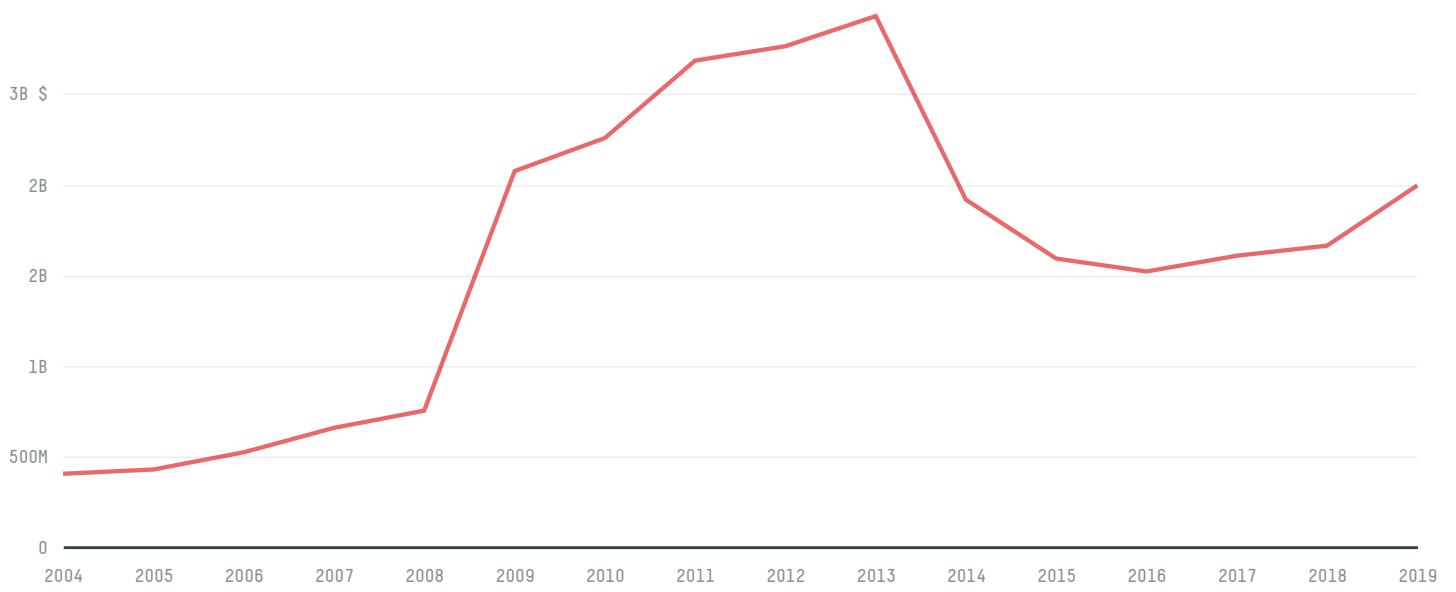

trase

Denmark (importer)

ACTIVITY
Importer

COMMODITY
Shrimp

YEAR
2019

POPULATION
5,818,553

GDP
350,104,327,658.7

DENMARK is the world's largest country by land mass, 113th largest by population size and is the world's 37th largest economy (by GDP). DENMARK is a signatory to NYDF ENDORSER and ADP SIGNATORY.

TOP IMPORTS IN 2019

COMMODITY	WORLD IMPORT RANKING	PRODUCTION	IMPORTS	VALUE
SOY	26	-	1,732,368,453.9	706,077,591
CORN	38	-	463,229,883.5	141,519,597
SUGARCANE	82	-	348,942,717.6	39,118,931
BEEF	23	-	121,021,147.1	530,277,438
SHRIMP	8	-	51,692,357	253,004,024
COFFEE	35	-	50,803,496	230,854,814
PORK	48	-	11,572,127	33,281,364
COCOA	52	-	6,715,592	22,725,478
PALM OIL	99	-	0	8,237,621
CHICKEN	-	-	-	-

IMPORT TRAJECTORY OF DENMARK

TOP EXPORT TRADERS OF SHRIMP IN DENMARK IN 2019

Trase is a partnership between

 Stockholm Environment Institute

 Global Canopy Programme

In collaboration with

 vizzuality

 The European Forest Institute