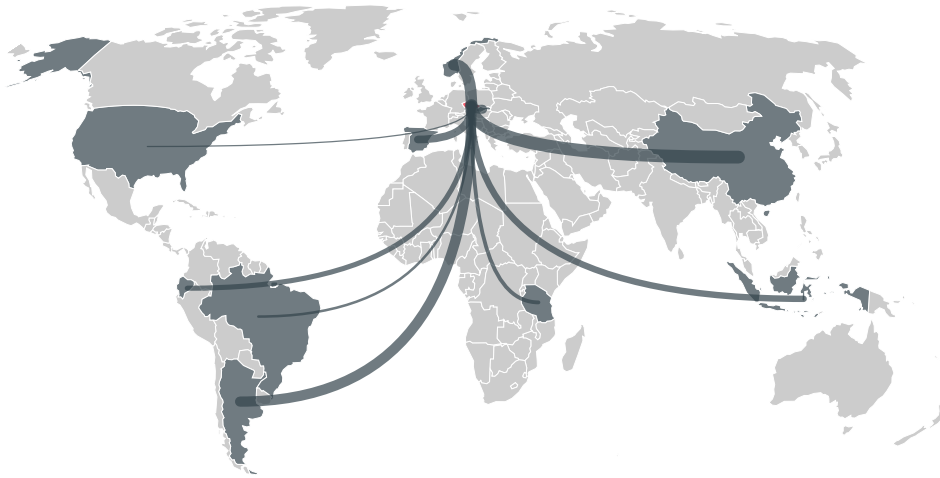

IMPORT TRAJECTORY OF CZECH REPUBLIC

TOP EXPORT TRADERS OF SHRIMP IN CZECH REPUBLIC IN 2013

TOP EXPORT COUNTRIES OF SHRIMP TO CZECH REPUBLIC IN 2013

CHINA (MAINLAND) 39.3%

NORWAY 23.9%

ARGENTINA 10.2%

SLOVAKIA 9.1%

SPAIN 7.4%

INDONESIA 5.1%

ECUADOR 2.7%

BRAZIL 0.9%

TANZANIA 0.9%

UNITED STATES 0.5%

DEFORESTATION ALERTS IN ECUADOR

There were GLAD alerts reported in the week of the .
This was compared to the same week in previous years.