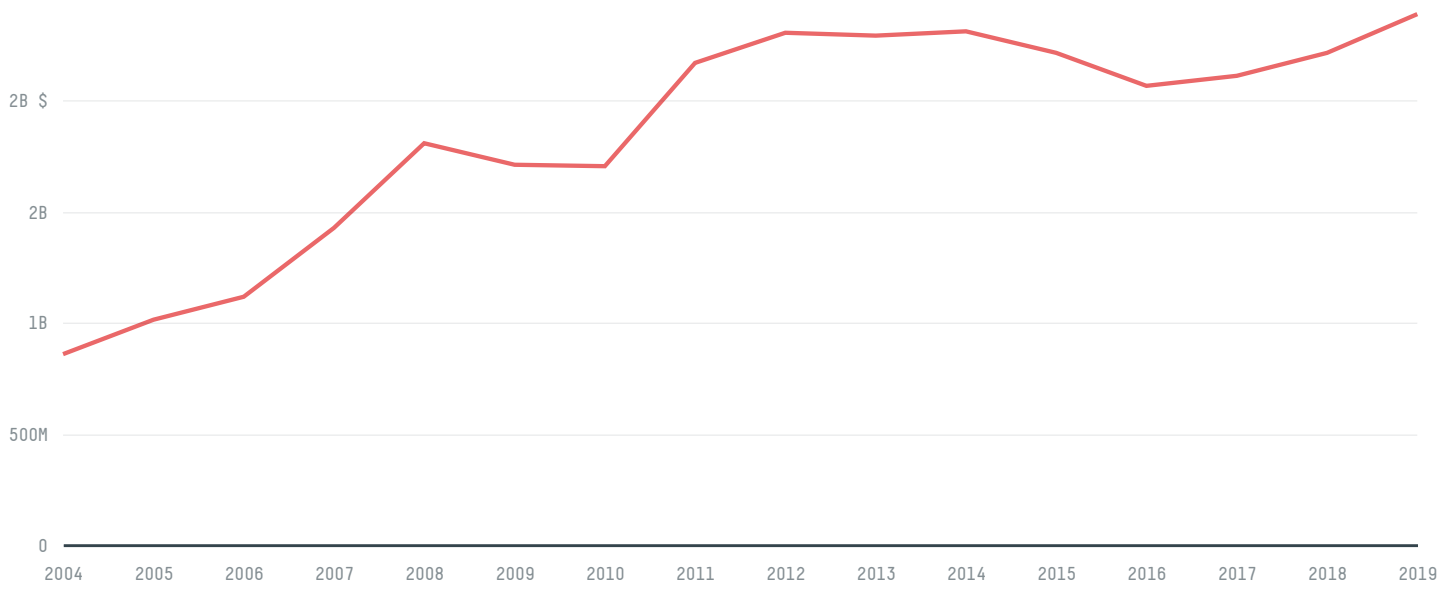

IMPORT TRAJECTORY OF CZECH REPUBLIC