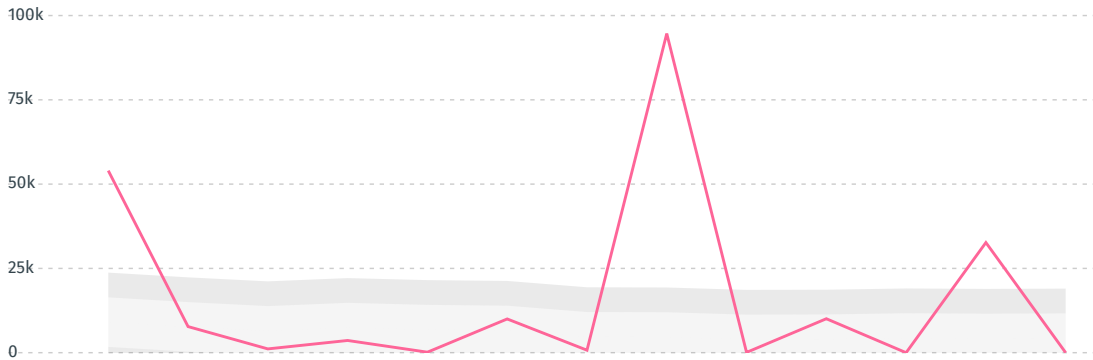

IMPORT TRAJECTORY OF CROATIA

TOP EXPORT TRADERS OF SHRIMP IN CROATIA IN 2017

DEFORESTATION ALERTS IN ECUADOR

There were **0** GLAD alerts reported in the week of the **11th of January 2021**. This was **normal** compared to the same week in previous years.