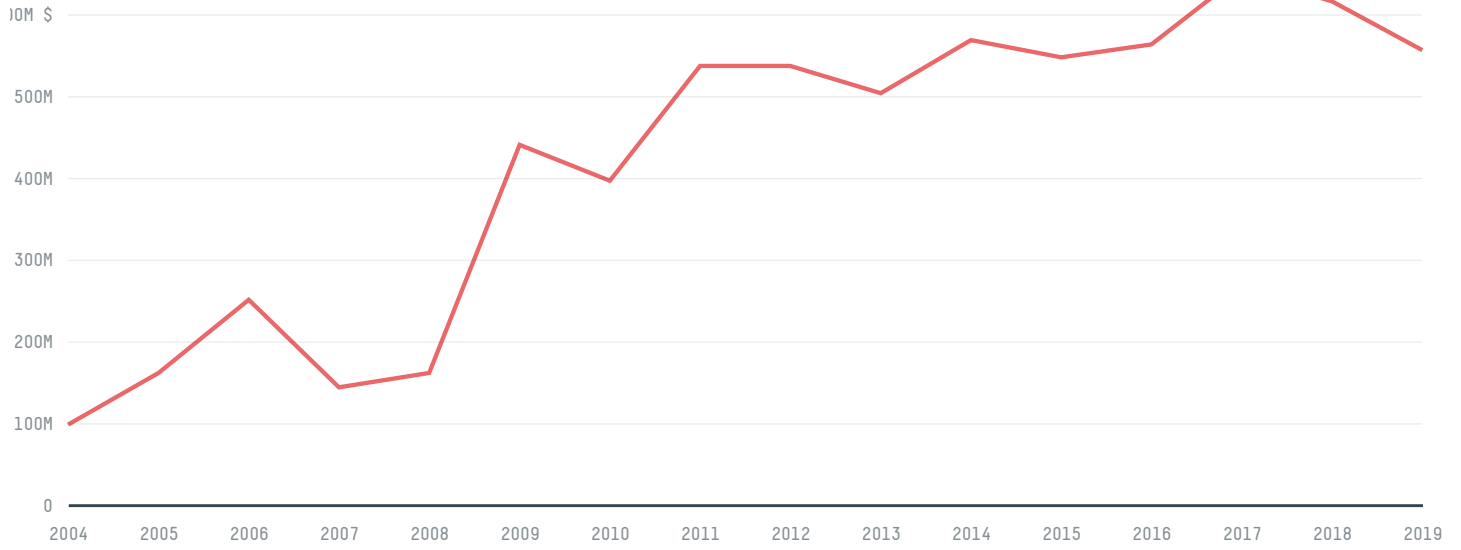

IMPORT TRAJECTORY OF CROATIA