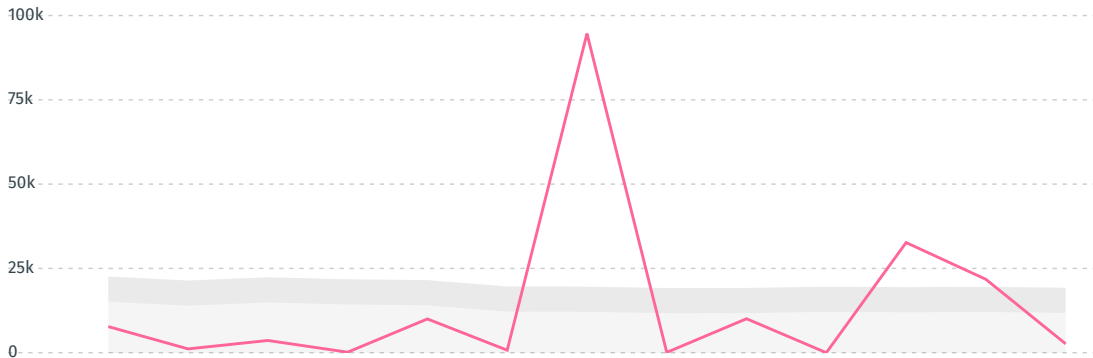

TOP EXPORT TRADERS OF SHRIMP IN TAIWAN IN 2019

TOP EXPORT COUNTRIES OF SHRIMP TO TAIWAN IN 2019

DEFORESTATION ALERTS IN ECUADOR

There were **2,627** GLAD alerts reported in the week of the **18th of January 2021**. This was **normal** compared to the same week in previous years.