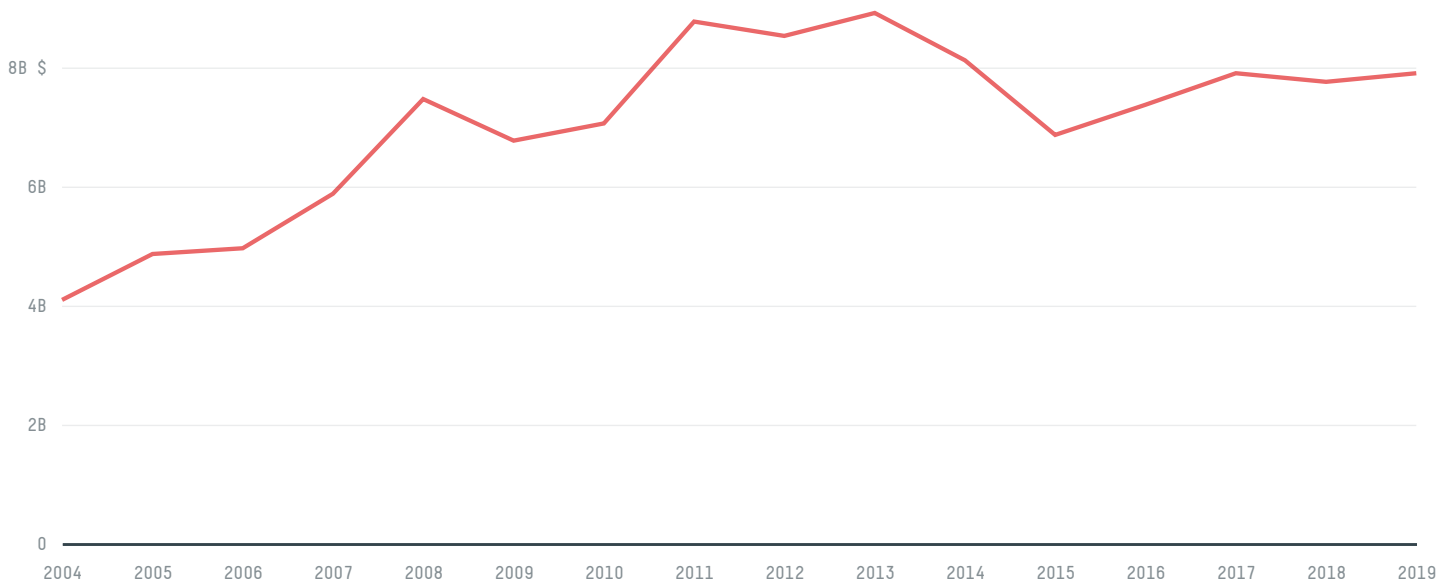

TOP IMPORTS IN 2018

COMMODITY	WORLD IMPORT RANKING	PRODUCTION	IMPORTS	VALUE
SUGARCANE	15	0	10,260,768,898.2	594,616,688
CORN	17	442,995	2,145,335,715	505,579,557
SOY	23	0	2,048,773,467.9	820,651,451
PALM OIL	18	-	525,412,557.9	416,331,664
COCOA	4	0	458,722,131	1,564,976,998
CHICKEN	13	461,606	354,879,138.5	752,048,812
COFFEE	6	0	344,559,606.3	1,151,472,282
PORK	16	1,073,121	237,003,318.2	630,752,747
BEEF	29	277,311	121,572,043.1	686,318,392
WOOD PULP	14	-	109,407,296	110,981,604
SHRIMP	14	0	40,153,706	466,079,391
PALM KERNEL	16	-	34,264,244	51,994,421
COTTON	43	0	7,102,007.7	12,447,784

IMPORT TRAJECTORY OF BELGIUM