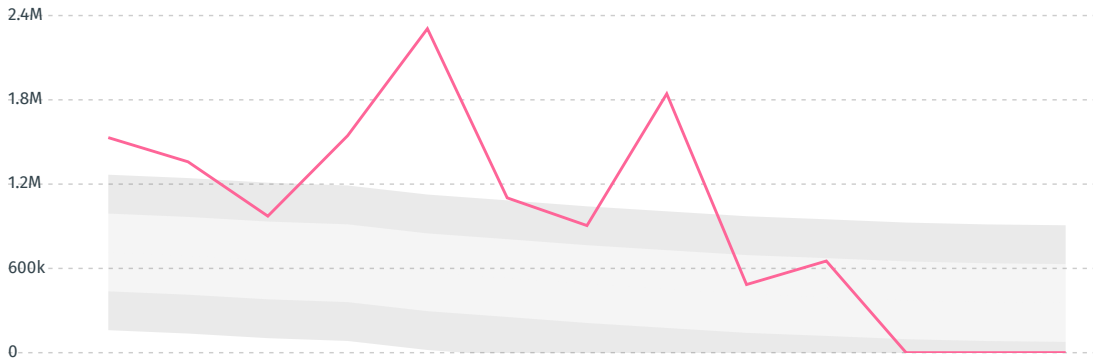

IMPORT TRAJECTORY OF BELGIUM

TOP EXPORT TRADERS OF SOY IN BELGIUM IN 2018

TOP EXPORT COUNTRIES OF SOY TO BELGIUM IN 2018

MOROCCO	58.8%
INDONESIA	23.1%
BULGARIA	11.2%
SWEDEN	4.3%
EGYPT	1.8%
JAPAN	0.4%
MALAYSIA	0.3%
POLAND	< 0.1%
MALTA	< 0.1%
NIGERIA	< 0.1%

DEFORESTATION ALERTS IN BRAZIL

There were **506** GLAD alerts reported in the week of the **18th of January 2021**. This was **low** compared to the same week in previous years.

Caution: GLAD alerts from the last six months are preliminary. Revisions are made as unconfirmed alerts are removed from the data and alert totals are finalized six months after posting. Source: **Global Forest Watch**