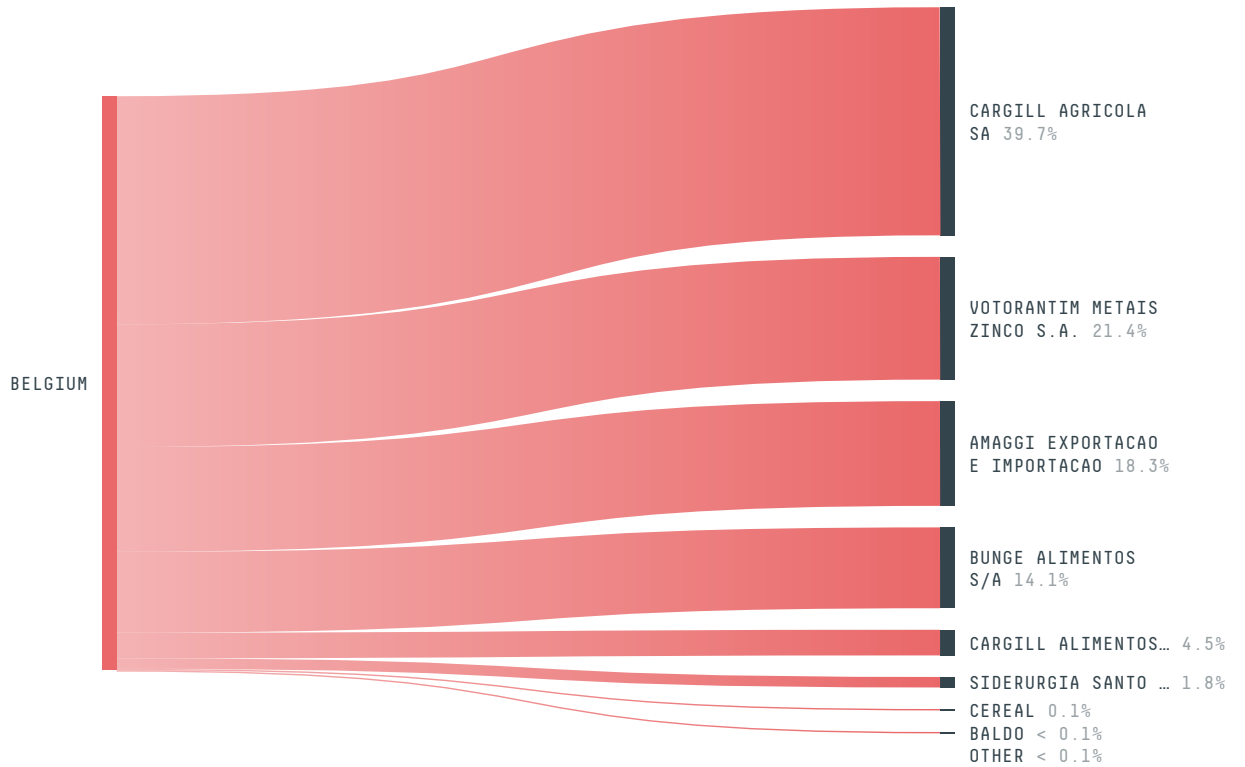

trase

BELGIUM (importer)

ACTIVITY	COMMODITY	YEAR
Importer	Soy	2018

POPULATION	GDP	SURFACE AREA
11,427,054	543,734,366,831.2	30,530

AGRICULTURAL LAND AREA	FORESTED LAND AREA
13,508	6,838.4

BELGIUM is the world's 135th largest country by area, 78th largest by population size and is the world's 23rd largest economy (by GDP). Forests make up 22% of its area, and agriculture 44%. It's placement in the Human Development Index is 0.919. BELGIUM is a signatory to NYDF ENDORSER and ADP SIGNATORY.

TOP IMPORTS IN 2018

COMMODITY	WORLD IMPORT RANKING	PRODUCTION	IMPORTS	VALUE
SUGARCANE	15	0	10,260,768,898.2	594,616,688
CORN	17	442,995	2,145,335,715	505,579,557
SOY	23	0	2,048,773,467.9	820,651,451
PALM OIL	18	-	525,412,557.9	416,331,664
COCOA	4	0	458,722,131	1,564,976,998
CHICKEN	13	461,606	354,879,138.5	752,048,812
COFFEE	6	0	344,559,606.3	1,151,472,282
PORK	16	1,073,121	237,003,318.2	630,752,747
BEEF	29	277,311	121,572,043.1	686,318,392
WOOD PULP	14	-	109,407,296	110,981,604
SHRIMP	14	0	40,153,706	466,079,391
PALM KERNEL	16	-	34,264,244	51,994,421
COTTON	43	0	7,102,007.7	12,447,784

IMPORT TRAJECTORY OF BELGIUM

TOP EXPORT TRADERS OF SOY IN BELGIUM IN 2018

TOP EXPORT COUNTRIES OF SOY TO BELGIUM IN 2018

MOROCCO	58.8%
INDONESIA	23.1%
BULGARIA	11.2%
SWEDEN	4.3%
EGYPT	1.8%
JAPAN	0.4%
MALAYSIA	0.3%
POLAND	< 0.1%
MALTA	< 0.1%
NIGERIA	< 0.1%

DEFORESTATION ALERTS IN BRAZIL

There were **506** GLAD alerts reported in the week of the **18th of January 2021**. This was **low** compared to the same week in previous years.

Caution: GLAD alerts from the last six months are preliminary. Revisions are made as unconfirmed alerts are removed from the data and alert totals are finalized six months after posting. Source: **Global Forest Watch**