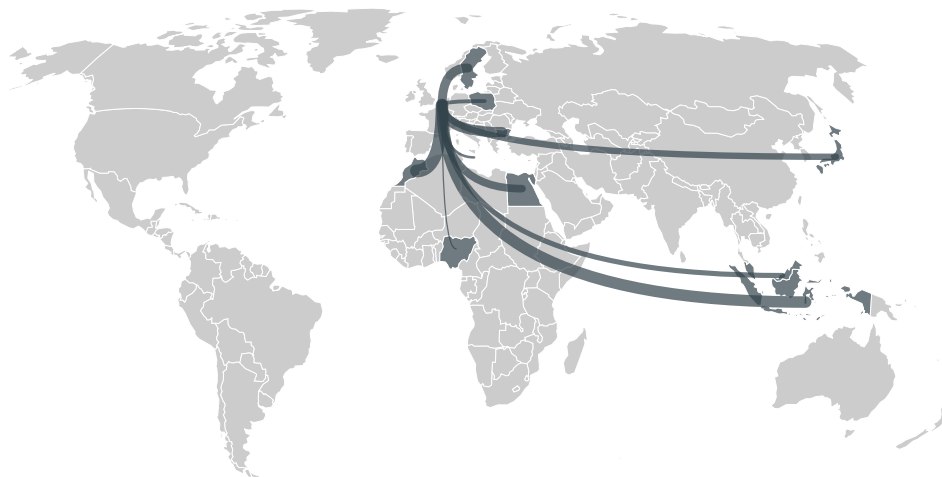

trase

BELGIUM (importer)

ACTIVITY	COMMODITY	YEAR
Importer	Soy	2018

POPULATION	GDP	SURFACE AREA
11,427,054	543,734,366,831.2	30,530

AGRICULTURAL LAND AREA	FORESTED LAND AREA
13,508	6,838.4

BELGIUM is the world's 135th largest country by area, 78th largest by population size and is the world's 23rd largest economy (by GDP). Forests make up 22% of its area, and agriculture 44%. It's placement in the Human Development Index is 0.919. BELGIUM is a signatory to NYDF ENDORSER and ADP SIGNATORY.

TOP IMPORTS IN 2018

COMMODITY	WORLD IMPORT RANKING	PRODUCTION	IMPORTS	VALUE
SUGARCANE	15	0	10,260,768,898.2	594,616,688
CORN	17	442,995	2,145,335,715	505,579,557
SOY	23	0	2,048,773,467.9	820,651,451
PALM OIL	18	-	525,412,557.9	416,331,664
COCOA	4	0	458,722,131	1,564,976,998
CHICKEN	13	461,606	354,879,138.5	752,048,812
COFFEE	6	0	344,559,606.3	1,151,472,282
PORK	16	1,073,121	237,003,318.2	630,752,747
BEEF	29	277,311	121,572,043.1	686,318,392
WOOD PULP	14	-	109,407,296	110,981,604
SHRIMP	14	0	40,153,706	466,079,391
PALM KERNEL	16	-	34,264,244	51,994,421
COTTON	43	0	7,102,007.7	12,447,784

IMPORT TRAJECTORY OF BELGIUM

TOP EXPORT TRADERS OF SOY IN BELGIUM IN 2018

TOP EXPORT COUNTRIES OF SOY TO BELGIUM IN 2018

MOROCCO	58.8%
INDONESIA	23.1%
BULGARIA	11.2%
SWEDEN	4.3%
EGYPT	1.8%
JAPAN	0.4%
MALAYSIA	0.3%
POLAND	< 0.1%
MALTA	< 0.1%
NIGERIA	< 0.1%

DEFORESTATION ALERTS IN BRAZIL

There were **506** GLAD alerts reported in the week of the **18th of January 2021**. This was **low** compared to the same week in previous years.

Caution: GLAD alerts from the last six months are preliminary. Revisions are made as unconfirmed alerts are removed from the data and alert totals are finalized six months after posting. Source: **Global Forest Watch**